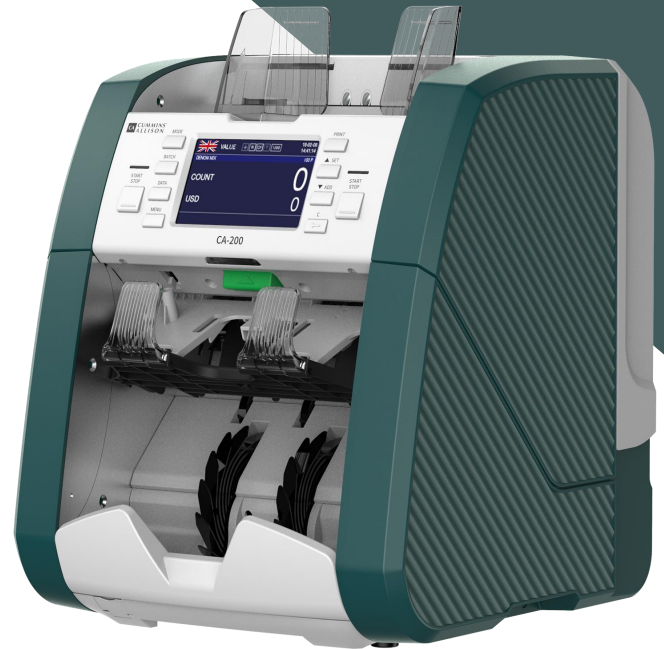

CA-200

Premium 1.5 Pkt Currency Scanner

The CA-200 is the clear choice for all your cash handling requirements. With its advanced counterfeit detection, multi-currency handling, large full colour touch display, simple to use operation, and large range of features and flexibility, cash processing has never been easier!

The Ideal Choice for:

- Financial Institutions
- Currency Exchanges
- Retail Operations
- Transit Authorities
- Cash Centers

Optional

Remote Display
Thermal Printer

CA-200 | efficient | easy to use | accurate | versatile

**CA CUMMINS
ALLISON**
A cji brand

CA-200

Premium 1.5 Pkt Currency Scanner

FEATURES

- Reliable, adjustable high-speed performance (800, 1000, 1200, 1500 notes/min)
- Full colour 4.3" touch screen display, w/sleep mode for extended screen life.
- Rugged construction for smoother, quieter, stable and jam free operation.
- Multi currency loading up to 24 currencies. (Auto recognition up to 16, mixed currencies 10).*
- Real-time Serial Number OCR Recognition under high speed (1,200note/min)*
- Full colour image processing Dual CIS Recognition
- Precise Authentication - Precise MG detection with Multi-channel (18ch) MR system
- Adjustable batch/strap settings
- Multi-language user interface.
- Full clamshell design provides access to the entire note path, allowing for easy maintenance and rapid jam recovery

**Optional feature*

SPECIFICATIONS

Dimension (H x W x D) Weight
340mm x 306mm x 341mm Approximately 13kg
Hopper Capacity: 500 notes
Stacker Capacity: 200 notes
Reject Capacity: 100 notes
Counting Speeds:
1,500 notes/min (Piece Count)
1,200 notes/min (Value/Authentication) 1,200
notes/min (Serial Number)