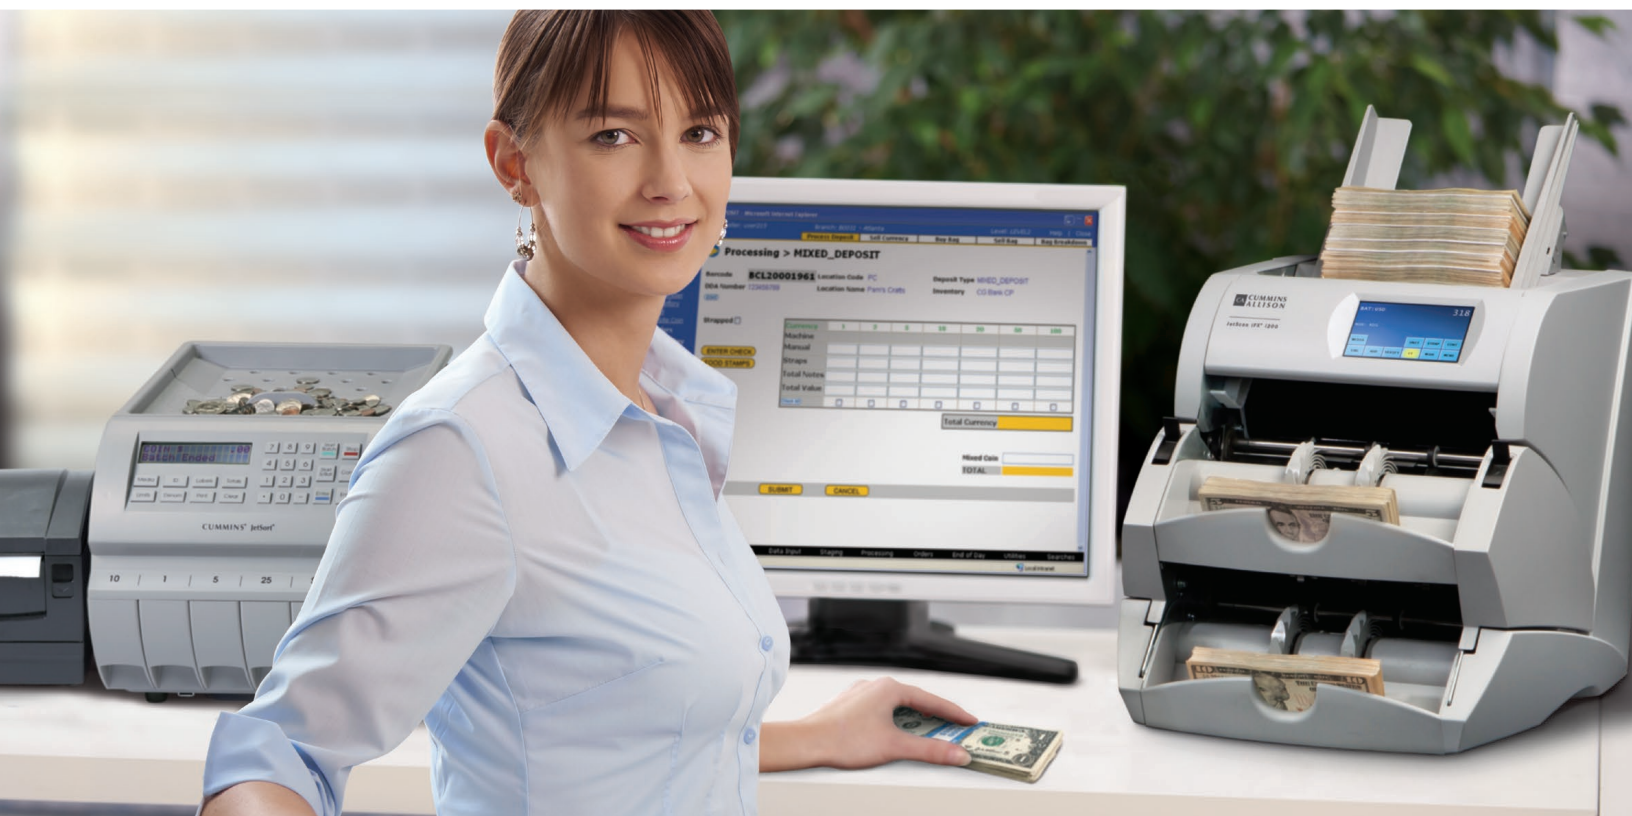

# JetWedge<sup>®</sup> Connection Software

Connect your JetScan or JetSort machine to your POS system and automate data entry

## Save time, minimize errors

JetWedge® software eliminates manual data entry, automatically populating your POS or other accounting system with coin and cash information. This does away with manual entry errors and provides you with instant access to coin and currency totals from your Cummins Allison processing equipment.

### Auto-populating data eliminates keystroke errors

Processed information you currently type into the computer is entered automatically using JetWedge.

Advantages include:

- Save time by automating manual entry
- Increase accuracy by removing processing errors
- Increase employee productivity

**No manual key strokes needed. Data is sent to your POS or accounting system from JetScan iFX, JetScan, JetScan MPS and JetSort machines via the JetWedge application. Use with coins, cash, checks or casino tickets.**