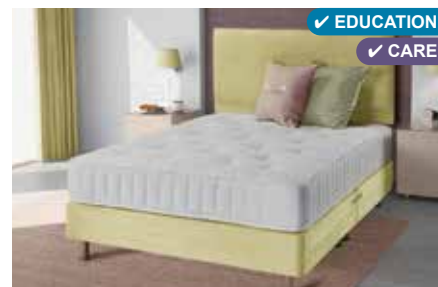

Base

- Upholstered to match mattress
- Breathable fabric
- Divan base (A) with drawer options
- Shallow base (B)
- Castor or Fixed leg options

Available Sizes: Single: 3' x 6'3
3/4: 4' x 6'3, Double: 4'6 x 6'3