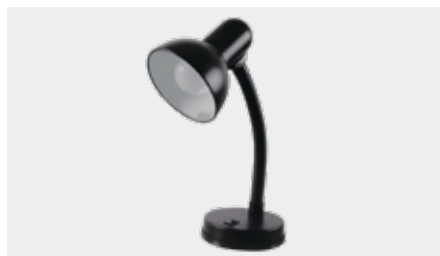

Black Desk Lamp

Black desk lamp with adjustable head.

10000377