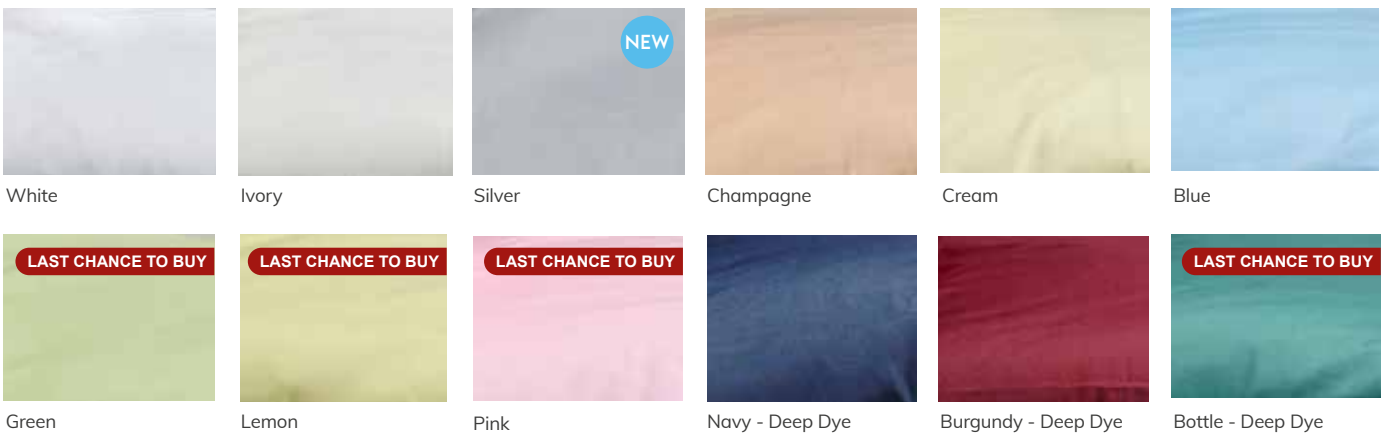

Please Note: Each product is marked for sector suitability with our coded system, find out more on pages 6-7

- EDUCATION
- LEISURE
- HOTELS
- CARE