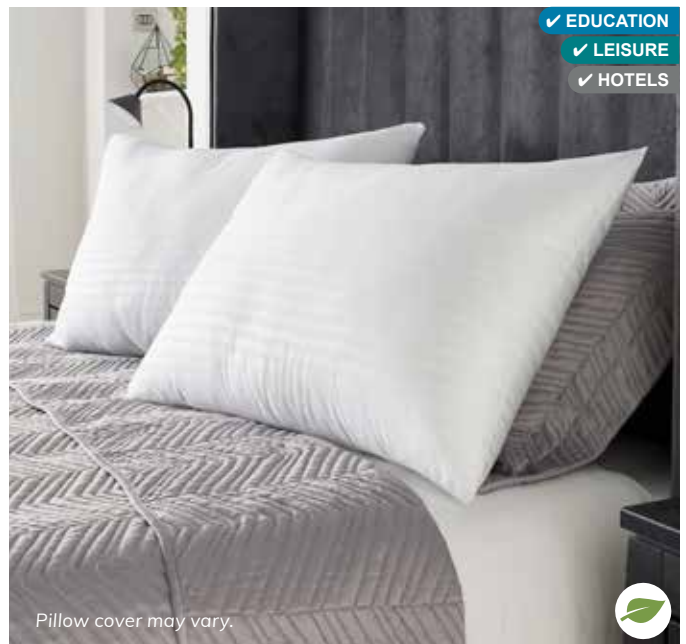

- ✓ EDUCATION
- ✓ LEISURE
- ✓ HOTELS

Pillow cover may vary.

Eco Microfibre Pillow - Soft/Firm

The eco friendly pillow is filled with 100% recycled plastic bottles and covered with a microfibre fabric. Available in two weights, 600g soft or 800g firm.

- **Filling:** Recycled plastic bottles

10001623   600g - Soft

10001625   800g - Firm

Please Note: Each product is marked for sector suitability with our coded system, find out more on pages 6-7

- ✓ EDUCATION
- ✓ LEISURE
- ✓ HOTELS
- ✓ CARE