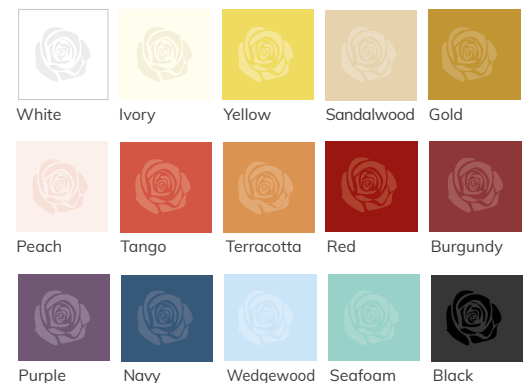

Table Linen

Polyester Table Cloths

Our 100% polyester tablecloths are the perfect choice for any environment due to their easy care and durable construction. These tablecloths come in a variety of colours to complement any surroundings. Available in Plain or Woven Rose design.

- 92% as absorbent as cotton
- Durability of polyester
- Colour fastness of polyester
- Will not lint or shrink like cotton
- Excellent soil release
- Easy laundering
- Inherent stain resistance properties

Plain - Neutrals

Napkins:
20x20"

Table Cloths:
35x35", 45x45", 52x52", 52x70", 52 x90" 63x63",
70x70", 70x108", 70x144", 90x90"

Circular Table Cloths
88", 108", 118", 130"

- ✓ HOTELS
- ✓ CARE

Plain - Colours

Napkins:
20x20"

Table Cloths:
35x35", 45x45"
52x52", 52x70"

- ✓ CARE

Pattern - Woven Rose

Napkins -
16x16" & 22x22" (packs of 50)

Table cloths
36x36" & 45x45" (packs of 10)
54x54", 54x70", 54x90"
70x70", 70x108" (packs of 5)

Circular Table Cloths
54", 60", 70" & 90"

Did you know?

We can supply table linen in ready-made sizes or to your bespoke sizes. Please contact our team for more details.

100% Cotton Linen Plain or Satin Band Design

100% cotton table linen is the ideal choice for enhancing any hotel dining experience. Our best-selling pure white option offers elegant simplicity, whilst our satin band design offers stylish detail.

- ✓ HOTELS

Please Note: Each product is marked for sector suitability with our coded system, find out more on pages 6-7

- ✓ EDUCATION
- ✓ LEISURE
- ✓ HOTELS
- ✓ CARE