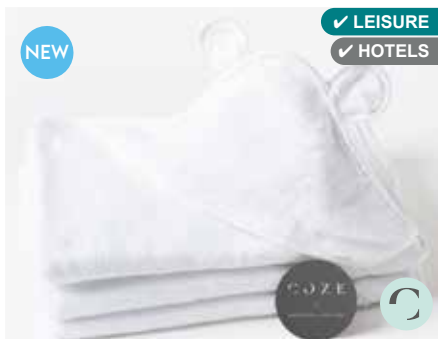

Our ever popular 100% cotton towelling shawl collar bathrobe, adds a touch of luxury for any style of establishment.

10000047

One size

✓ LEISURE
✓ HOTELS

Shawl Collar Bathrobe Velour 450gsm

An extremely popular bathrobe, offering a soft feel velour outer with a towelling inner. The ultimate in luxury.

10000050

One size

✓ LEISURE
✓ HOTELS

Baby Hooded Towel

These luxury hooded baby towels with ears are made from 100% Cotton, ideal for family friendly hotels. Add a hotel monogram for a bespoke look. Suitable for babies aged 0-12 months.