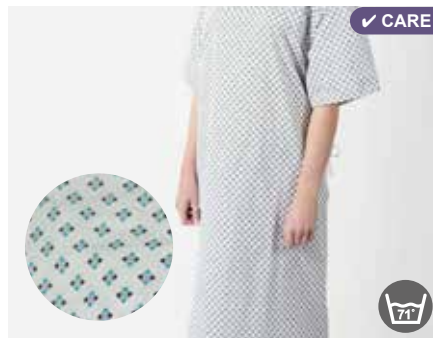

✓ CARE

Hospital Gown

Polycotton gown for hospital use. Washable up to 71°C for thermal disinfection. Blue diamond pattern. One size.

10002131 One size