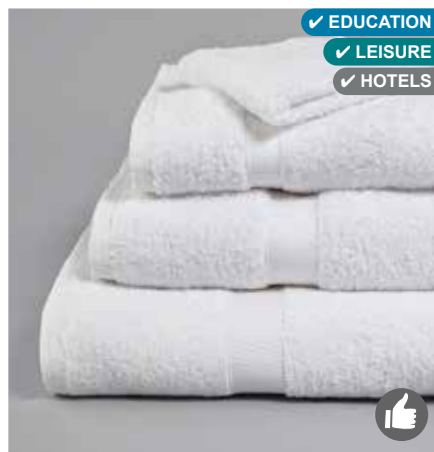

✓ HOTELS

Bathroom

✓ EDUCATION

✓ LEISURE

✓ HOTELS

Organic Luxury 600gsm Towels

These fluffy 600gsm 100% cotton towels are made from fairtrade cotton. All our organic cotton products are GOTS (The Global Organic Textile Standard) certified.

10001925	Hand Towel	50x95cm
10001924	Bath Towel	70x145cm
10001923	Bath Sheet	100x178cm

✓ EDUCATION

✓ LEISURE

✓ HOTELS

Luxury 600gsm Towels White

These classic luxury towels are the perfect addition to bathrooms. Featuring a contemporary header bar and offering comfort and absorbency, there's no wonder these are a hotel best seller!