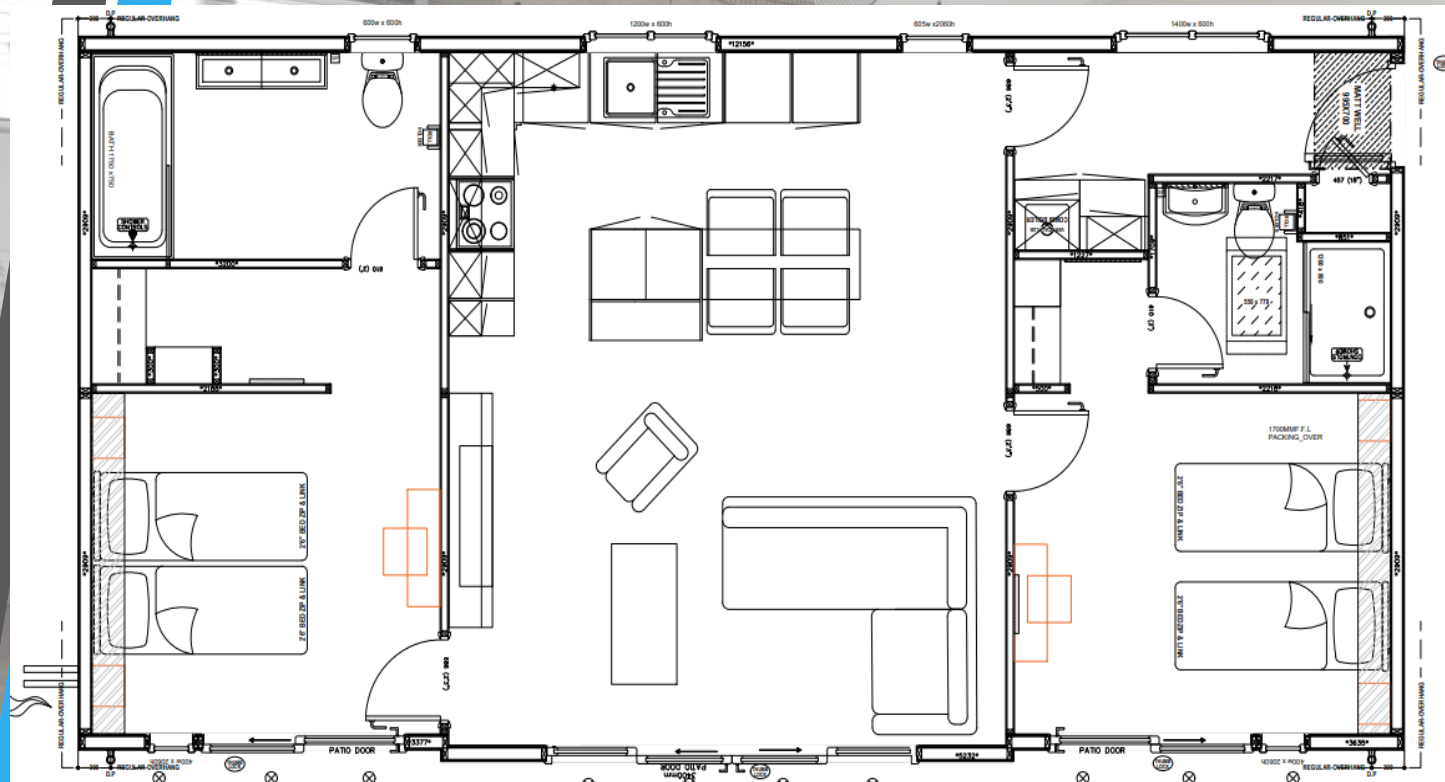

Monday, February 1, 20XX

The Astbury

Floor Plan

The Astbury

www.pathfinderhomes.co.uk

Tel: 01626 833799

sales@pathfinderhomes.co.uk

The Tenby Loft