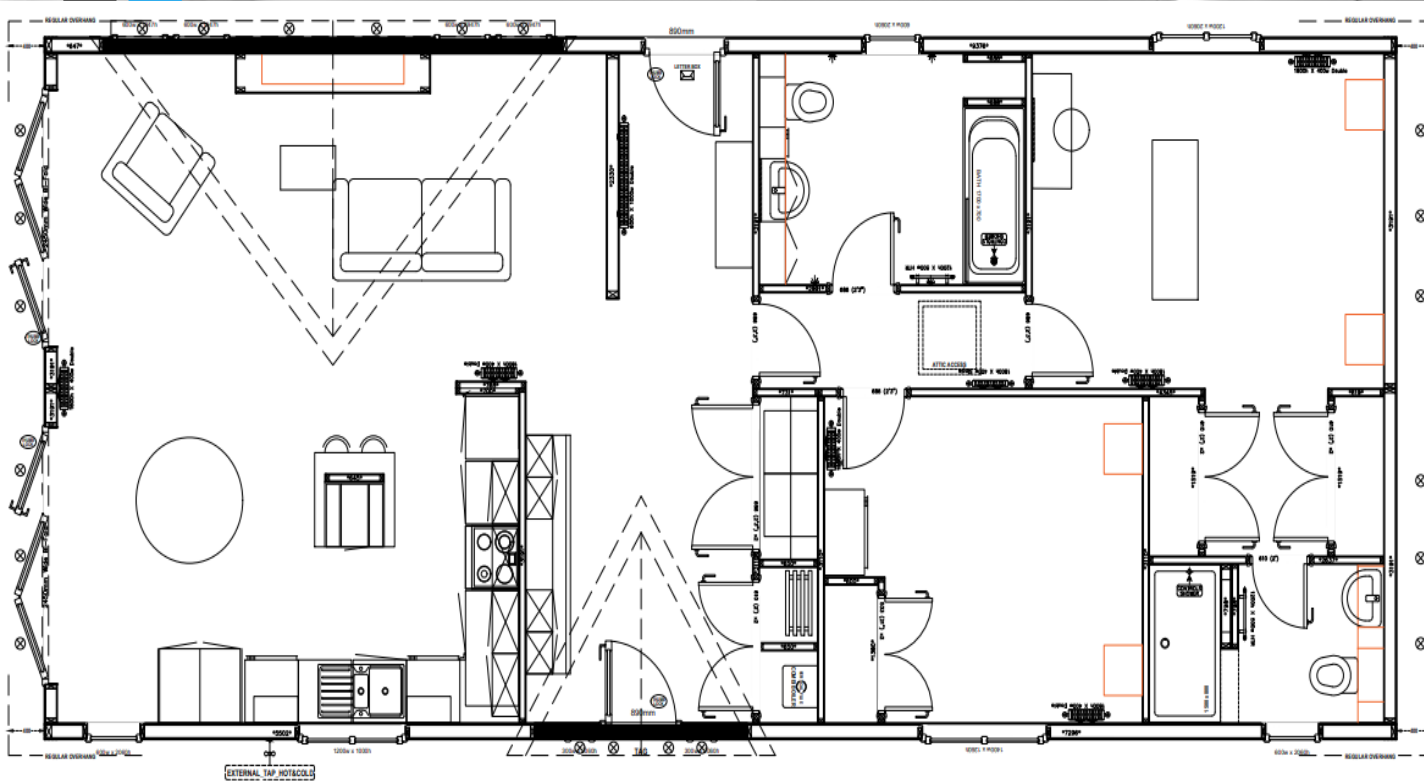

The Merley, where every details is crafted to perfection.

The Merley

Floor Plan

www.pathfinderhomes.co.uk

Tel: 01626 833799

sales@pathfinderhomes.co.uk

The Merley

Pathfinder Park Homes LTD