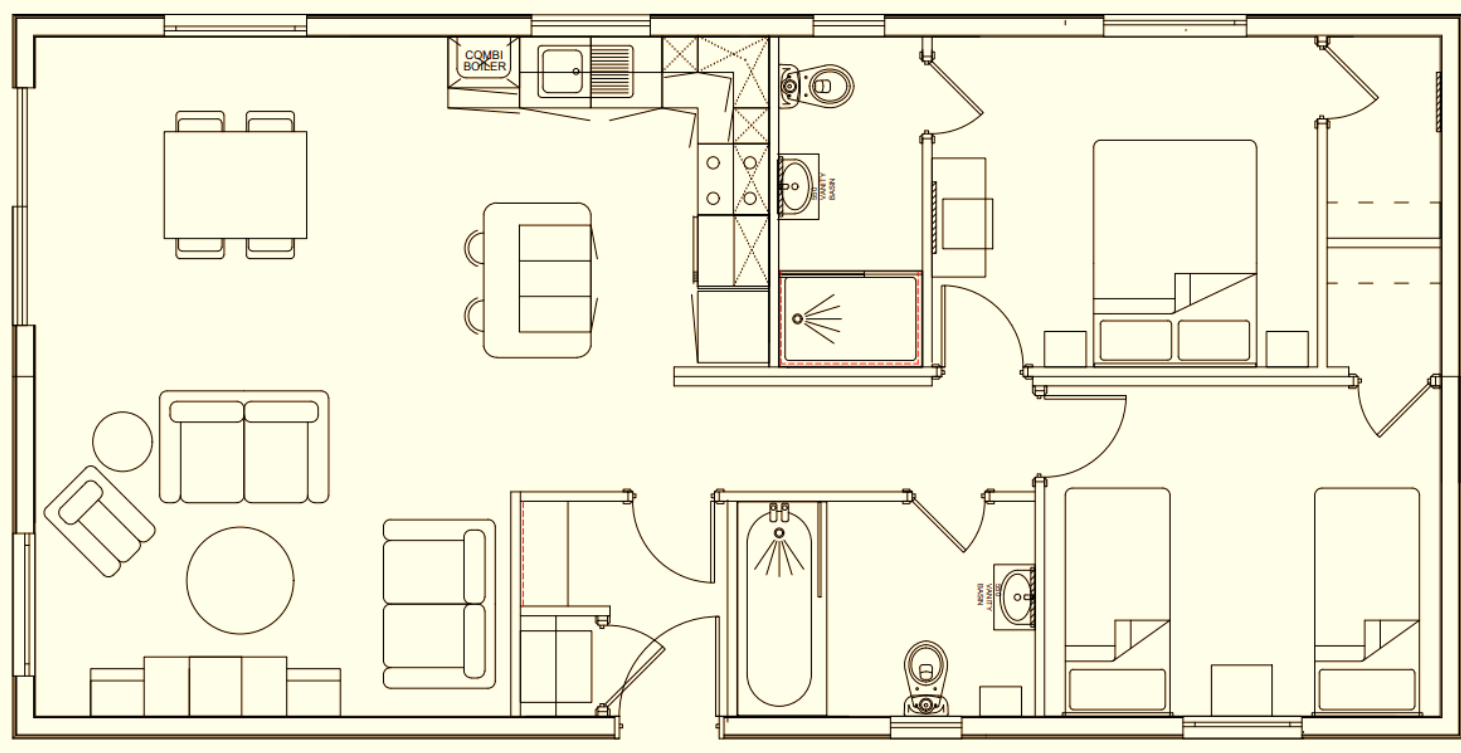

www.pathfinderhomes.co.uk

Tel: 01626 833799

Monday, February 1, 20XX 6

The Tenby Loft

Floor Plan

www.pathfinderhomes.co.uk

Tel: 01626 833799

sales@pathfinderhomes.co.uk