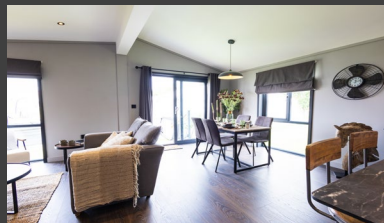

The Tenby Loft