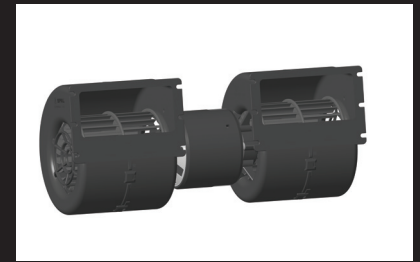

PART NUMBER: 3000018

AIR FLOW: 537 CFM

VOLTAGE: 12V

SPEEDS: SINGLE

LENGTH: 351mm

WIDTH: 139.8mm

HEIGHT: 167.5mm

SPAL DESCRIPTION: 006-A39-22

PART NUMBER: 30000125

AIR FLOW: 690 CFM

VOLTAGE: 12V

SPEEDS: SINGLE

LENGTH: 351mm

WIDTH: 139.8mm

HEIGHT: 167.5mm

SPAL DESCRIPTION: 008-B45-02D

PART NUMBER: 3000118

AIR FLOW: 236 CFM

VOLTAGE: 24V

SPEEDS: 3 SPEED

LENGTH: 310mm

WIDTH: 113.5mm

HEIGHT: 127.5mm

SPAL DESCRIPTION: 008-A45-02D

PART NUMBER: 30000452

AIR FLOW: 407 CFM

VOLTAGE: 12V

SPEEDS: SINGLE

LENGTH: 310mm

WIDTH: 113.1mm

HEIGHT: 127.5mm

SPAL DESCRIPTION: 008-A46-02