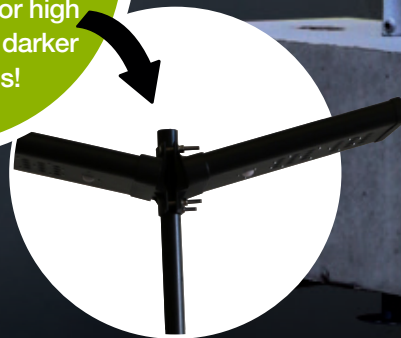

BOOST YOUR ECLIPSE!

Increase your runtime by 10 hours with the Eclipse Solar Booster. Perfect for high traffic areas & the darker winter months!