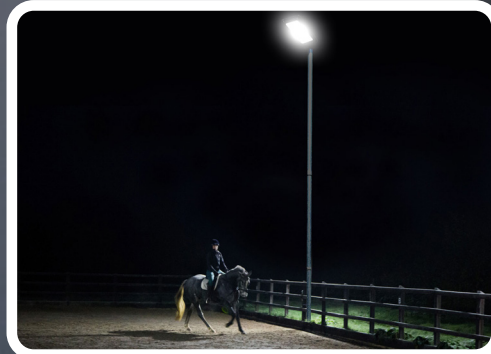

ECLIPSE

SOLAR POWERED AREA LIGHT

Eclipse Solar Powered Area Light 36W

Stock No. SAL36

Our new eco rechargeable solar powered light range provides up to 2000 lumens, with a built-in 360° PIR sensor and self-adjusting light movement sensor.

Ideal for temporary event lighting, construction sites, walkways and parking, remote area lighting and environmentally conscious area lighting.

- 2000 lumens
- Up to 20hr runtime
- Chargetime: 9hr
- 360° PIR sensor
- Li-ion rechargeable
- IPX5 Weatherproof
- 4m install height
- 25m beam distance

£199.95 LIST PRICE

Solar Boost Panel

Stock No. SBP

Providing additional lighting in the winter months or in areas that don't get a lot of direct sunlight to charge the Eclipse Area Light.

- Increases runtime by up to 10 hours*
- Can be mounted back to back with Eclipse, or separately

*Runtime is doubled up to 20hours on low mode at 20% power or 14hours with 20triggers at full power

£119.95 LIST PRICE

2
YEAR
WARRANTY

BOOST YOUR ECLIPSE!

Increase your runtime by 10 hours with the Eclipse Solar Booster. Perfect for high traffic areas & the darker winter months!

TRADE TUFF
eco

0800 292 2188

www.tradesurvey.co.uk

sales@tradesurvey.co.uk