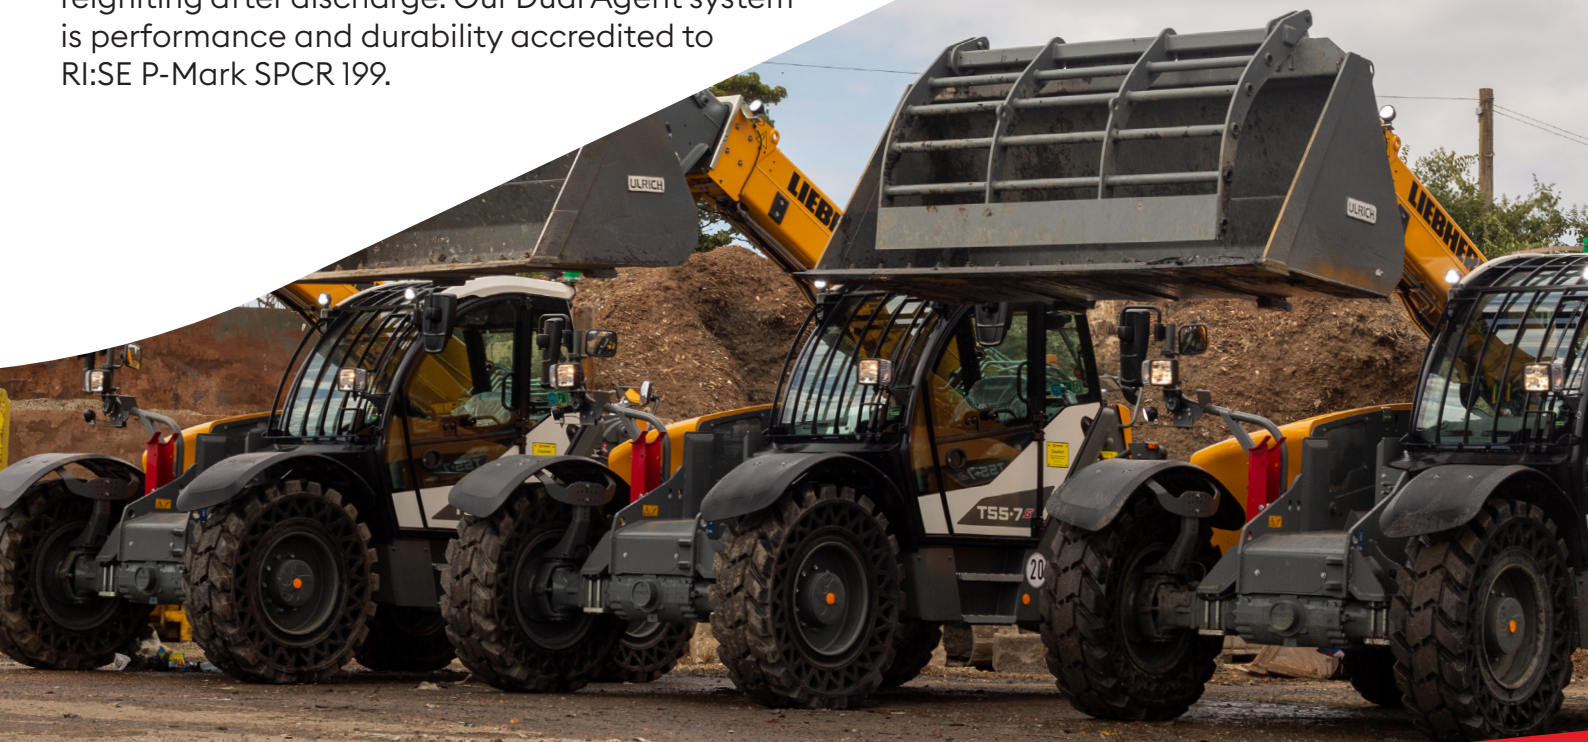

Protecting People & Assets 24/7.

www.fireward.co.uk | 0800 151 0249 | info@fireward.co.uk