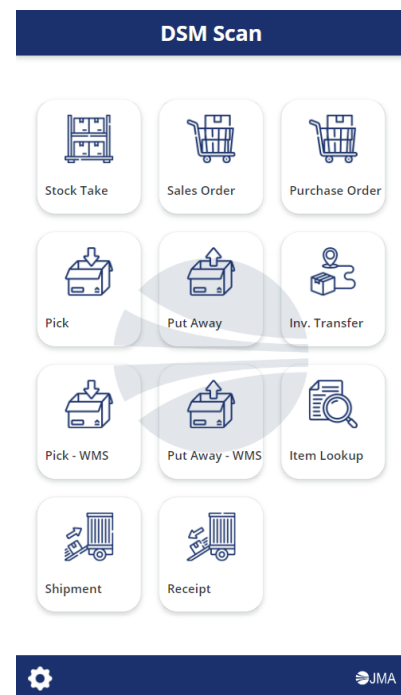

WHAT IS DSM SCAN?

DSM SCAN can be used to scan spare parts for sales and purchase orders as well as to create and finalize sales and purchase orders.

DSM SCAN is a module for the DSM system and is available as an app on all smartphones where the camera can be used to scan barcodes.

It is possible to purchase a casing for selected smartphones that provides the same functionality as a traditional PDA scanner and thus achieve higher precision when scanning barcodes.

DSM SCAN is fully integrated with DSM and is built on the Microsoft Power Apps platform. This ensures that DSM SCAN is always updated with reliable data.