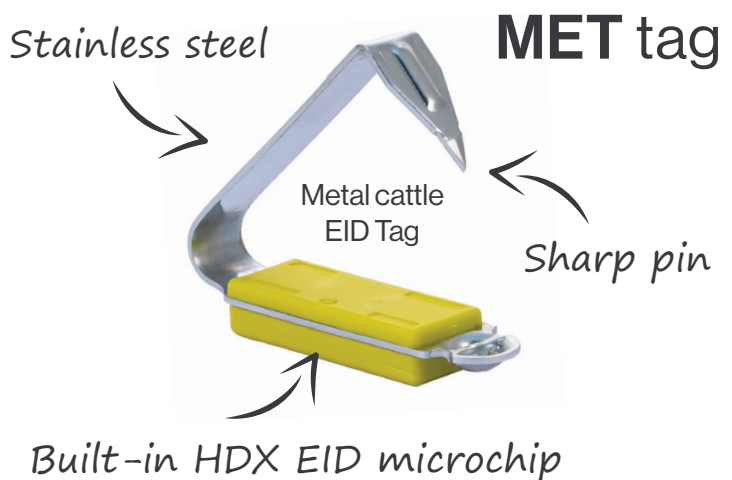

## Full range online

Browse online or call our customer service team.

✔ Tissue sampling

✔ Electronic flag & button

✔ Ketchum metal

shearwell.co.uk/  
solutions/tags

Cattle

Cattle

All tags shown at actual size

Sheep • Goats

## Shearwell Ear Tags

We are experts in livestock identification and provide a whole range of official and management ear tags for cattle, sheep, goats and pigs. Whether you are looking for visual, EID, or tissue sampling tags for BVD and DNA, Shearwell Data has them all.