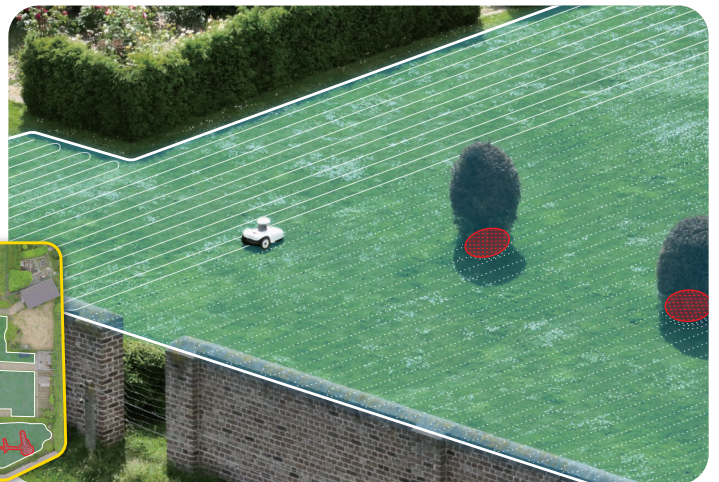

Sveaverken

Sveaverken Blix Robotic Lawn Mower

Loving your lawn has never been so easy.

Fresh-looking lawn without the hard work

Keep your grass short, clean, and healthy.

Blix stands ready to cut your lawn whenever you need, ensuring a lush, green lawn all season long. It leaves behind short grass clippings as a natural fertilizer, nourishing your grass and promoting healthier growth. The grass is truly greener here!

Seriously accurate trims.

With the latest in cutting-edge sensor fusion technology, Blix learns the layout of your yard with dynamic obstacle detection and avoidance, as well as autonomous path planning.

Drive the mower around your yard to create virtual work zones and no-go zones. No digging up and maintaining perimeter wires, or setting up base stations to catch satellite signals that may be spotty.

Full environmental awareness.¹

The LiDAR sensor enables Blix to create a 3D point cloud map of your yard that helps it navigate, plan mowing paths, mow accurately, and return to charge on its own.

To mow or not to mow...¹