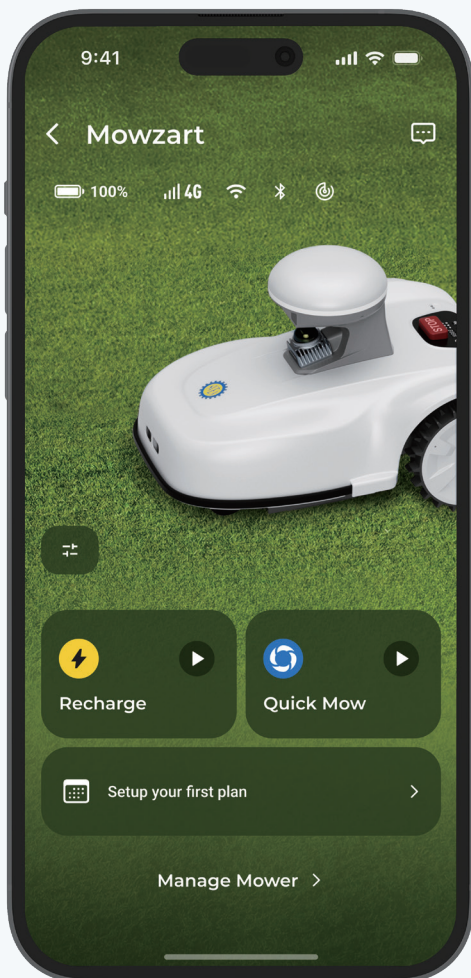

Easy lawn care with free lifetime updates

Sit back and relax. It's handled.

Use smart scheduling to let Blix work completely autonomously. Set custom schedules through the app, and watch Blix handle the rest.