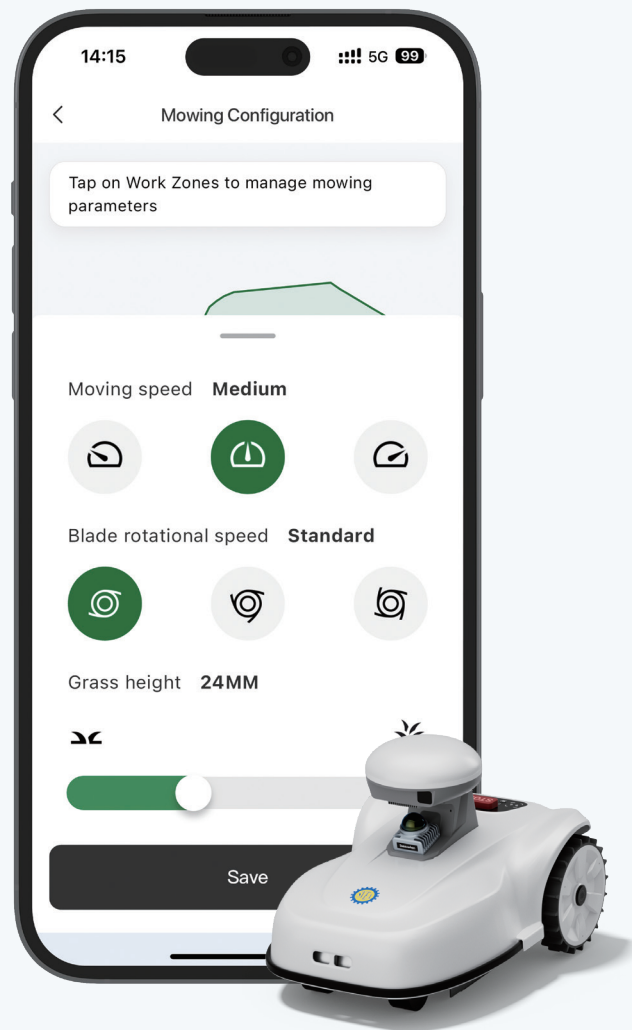

Full environmental awareness.¹

The LiDAR sensor enables Blix to create a 3D point cloud map of your yard that helps it navigate, plan mowing paths, mow accurately, and return to charge on its own.

To mow or not to mow...¹

Blix recognizes grass and understands where it should work. This means it won't go into bushes, driveways, flowerbeds, trampolines, or anything that's not your lawn!

¹ Images for illustration only. LiDAR and vision data not accessible to users or Sveaverken unless permissions granted for troubleshooting. Blix uses this data to navigate, plan paths, and avoid obstacles. Actual performance may vary.

Easy lawn care with free lifetime updates

Sit back and relax. It's handled.

Use smart scheduling to let Blix work completely autonomously. Set custom schedules through the app, and watch Blix handle the rest.

Your lawn, your rules.

Customize mowing heights and speed to ensure your lawn gets the love it deserves. Choose from different mowing patterns to ensure health, all monitored from your phone.

High enjoyment, low maintenance