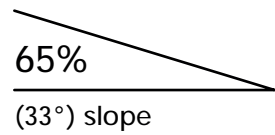

² Tested under ideal conditions: water sprayed from any angle, with a pressure lower than 30 kPa, and a distance of 3 meters.

Streamlined blade care.

Quickly swap out the blade assembly by removing the cutting deck. Unscrew to rotate or replace blades. These retract to guard against damage from minor impacts too, like rocks or twigs.

Terrain-adaptive cutting.

Blix handles slopes up to 65% or 33°, with the cutting deck adapting to contours of your lawn, protecting the grass.

Wheels of green fortune.

Blix's wheels are engineered to navigate sloped terrain effortlessly. Install wheel spikes to prevent slipping on wet grass and ensure stability on inclines.