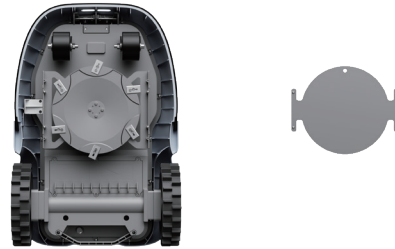

Quickly swap out the blade assembly by removing the cutting deck. Unscrew to rotate or replace blades. These retract to guard against damage from minor impacts too, like rocks or twigs.