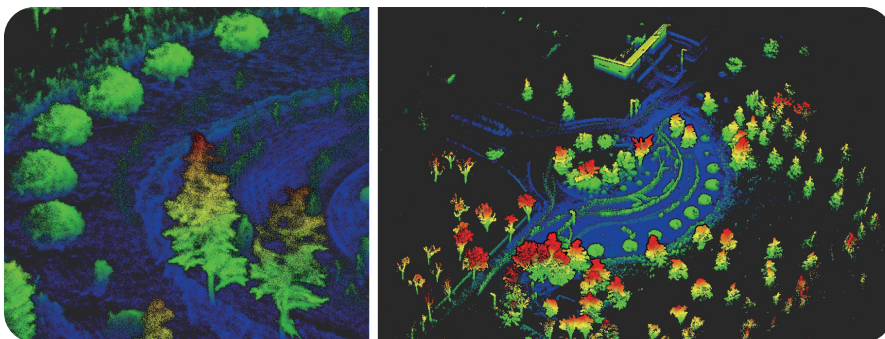

Seriously accurate trims.

With the latest in cutting-edge sensor fusion technology, Blix learns the layout of your yard with dynamic obstacle detection and avoidance, as well as autonomous path planning.

The latest in smart technology.

Schedule automatic mowing tasks, customize mowing patterns, and more with Sveaverken's exclusive app, with free lifetime firmware updates!

Unbox, map, then mow.

No wires or base stations.

Drive the mower around your yard to create virtual work zones and no-go zones. No digging up and maintaining perimeter wires, or setting up base stations to catch satellite signals that may be spotty.

Full environmental awareness.¹

The LiDAR sensor enables Blix to create a 3D point cloud map of your yard that helps it navigate, plan mowing paths, mow accurately, and return to charge on its own.

To mow or not to mow...¹