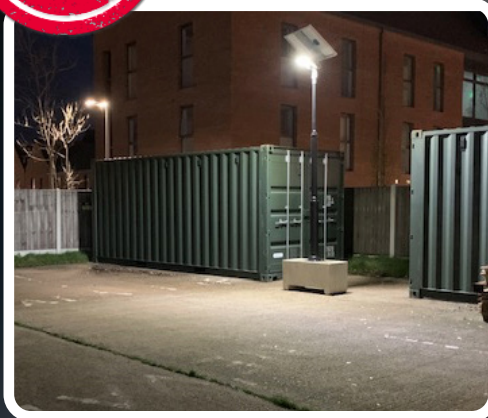

# SMART SOLAR 3000

Solar Powered Area Light  
80W - 3000lm

Stock No. SS3000

**2**  
YEAR  
WARRANTY

Our new eco rechargeable solar powered light range provides up to 3000 lumens, with a built-in 360° microwave sensor and self-adjusting light movement sensor.

Ideal for temporary event lighting, construction sites, walkways and parking, remote area lighting and environmentally conscious area lighting.

- 3000 lumens
- Standby mode 900 lumens
- Runtimes: 12 shr
- Li-ion rechargeable
- Chargetime: 5-7 hr
- IP65 Weatherproof
- Install height: 4-7 m
- Microwave movement sensor
- Beam distance: 36 m
- DC 12.8 V 24 Ah LiFePo4 Li-ion battery