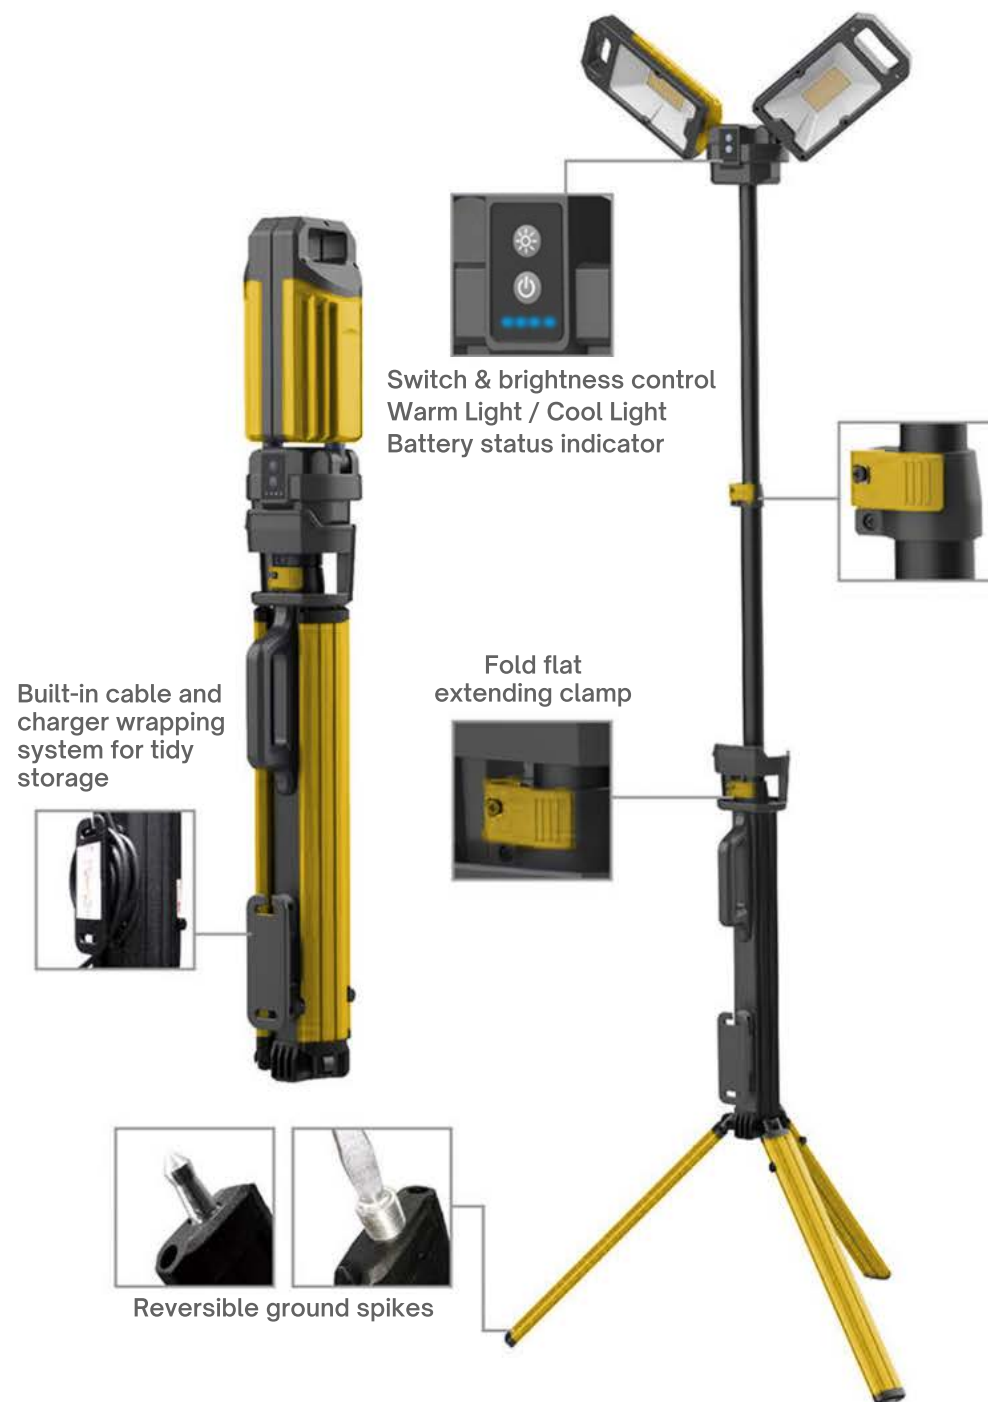

**5 Years**  
**Warranty\***

**5000 Lumens**  
**3 Light Levels**

**90m Beam**

**1 to 5hrs Runtime**

**1m Impact Resistance**

**IPX4 Rated**

Can be used continuously when plugged into AC Mains

Supplied with Carry Bag

## SPECIFICATIONS

|                |                         |                         |                 |
|----------------|-------------------------|-------------------------|-----------------|
| <b>Battery</b> | 7.4V-4000mAh            | <b>Charger</b>          | 8.4V-3.0A       |
| <b>LED</b>     | Cool Light + Warm Light | <b>Material Quality</b> | Aluminium + ABS |

Product Code: NSTOWERPRO-5K

Weight: 4.5kg

## Quick and Easy Setup

Extends to 2m

Warm Light / Cool Light

Heat sink

Reversible ground spikes

Water and dust resistance - IPX4