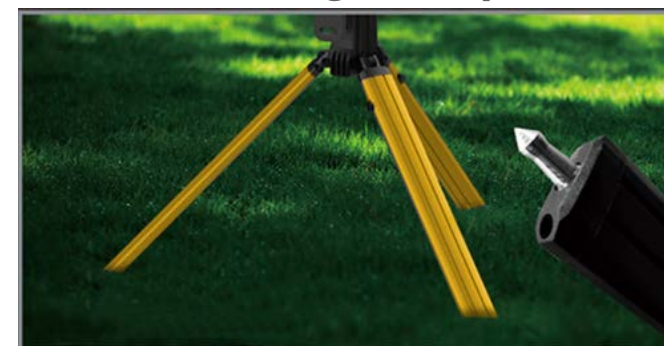

## Quick and Easy Setup

Extends to 2m

Warm Light / Cool Light

Heat sink

Reversible ground spikes

Water and dust resistance - IPX4