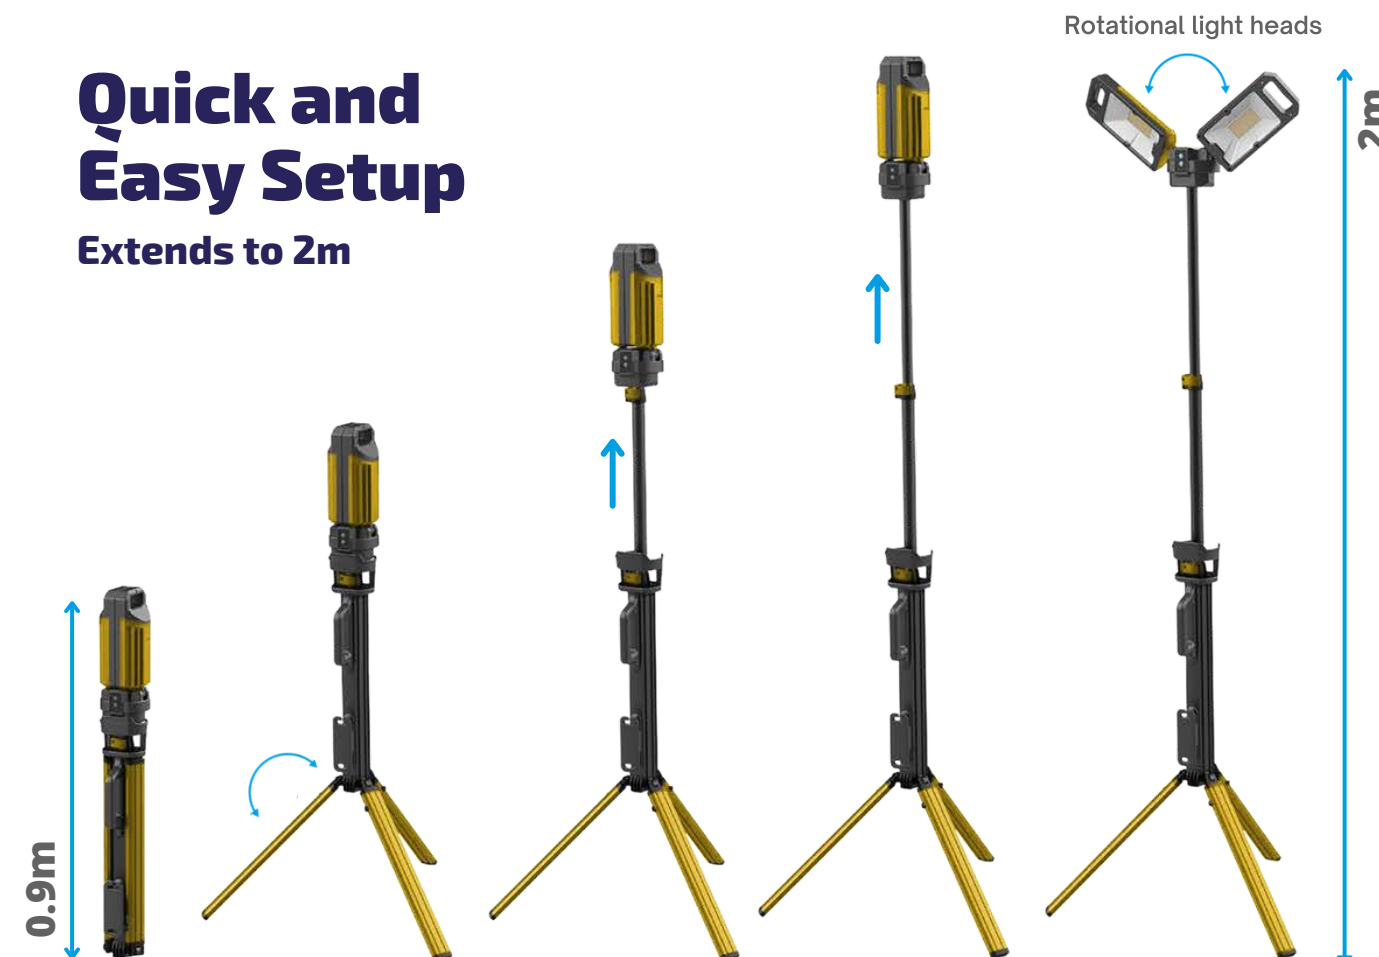

**5 Years**  
**Warranty\***

**5000 Lumens**  
**3 Light Levels**

**90m Beam**

**1 to 5hrs Runtime**

**1m Impact Resistance**

**IPX4 Rated**

Can be used continuously when plugged into AC Mains

Supplied with Carry Bag

## Quick and Easy Setup

Extends to 2m

Warm Light / Cool Light

Heat sink

Reversible ground spikes

Water and dust resistance - IPX4