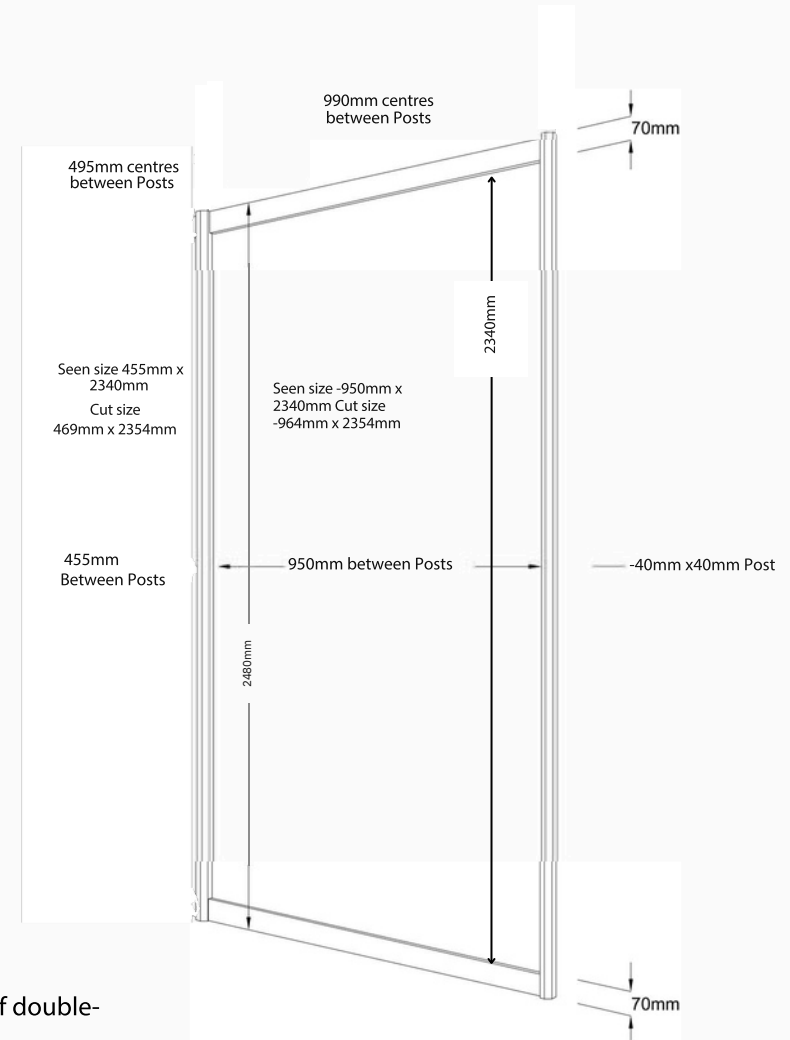

Standard Octanorm Shell Scheme

Scheme

The Standard Octanorm Shell Scheme by Creative Live provides a fabulous finish, clean lines and the opportunity to upgrade your stand in cost effective ways. Our Standard Shell Scheme is a modular stand system, constructed using poles and panels and can be built to any size and configuration. The shell scheme will include walls, fascia, nameboard and carpet. Please be aware that the system has a minimal ceiling grid. We will place limited ceiling beams on stands which lighting can be attached to in the normal way but advise that you contact us with exact requirements if placement is imperative to your display.

The specification of the shell scheme is as shown:

If you wish to attach materials to your shell scheme such as posters, graphics and / or material we suggest the use of double-sided Velcro or double-sided sticky pads. These options do not damage the panels of the stand. Please do not stick anything to the metal work. Any damage incurred will be charged for.