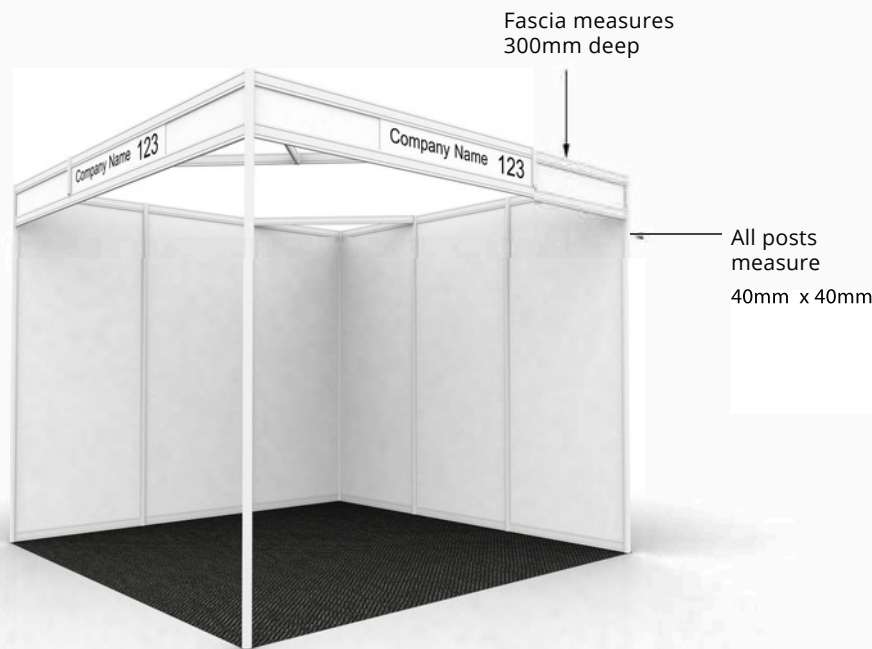

Standard Octanorm Shell Scheme

Scheme

The Standard Octanorm Shell Scheme by Creative Live provides a fabulous finish, clean lines and the opportunity to upgrade your stand in cost effective ways. Our Standard Shell Scheme is a modular stand system, constructed using poles and panels and can be built to any size and configuration. The shell scheme will include walls, fascia, nameboard and carpet. Please be aware that the system has a minimal ceiling grid. We will place limited ceiling beams on stands which lighting can be attached to in the normal way but advise that you contact us with exact requirements if placement is imperative to your display.

The specification of the shell scheme is as shown:

If you wish to attach materials to your shell scheme such as posters, graphics and / or material we suggest the use of double-sided Velcro or double-sided sticky pads. These options do not damage the panels of the stand. Please do not stick anything to the metal work. Any damage incurred will be charged for.