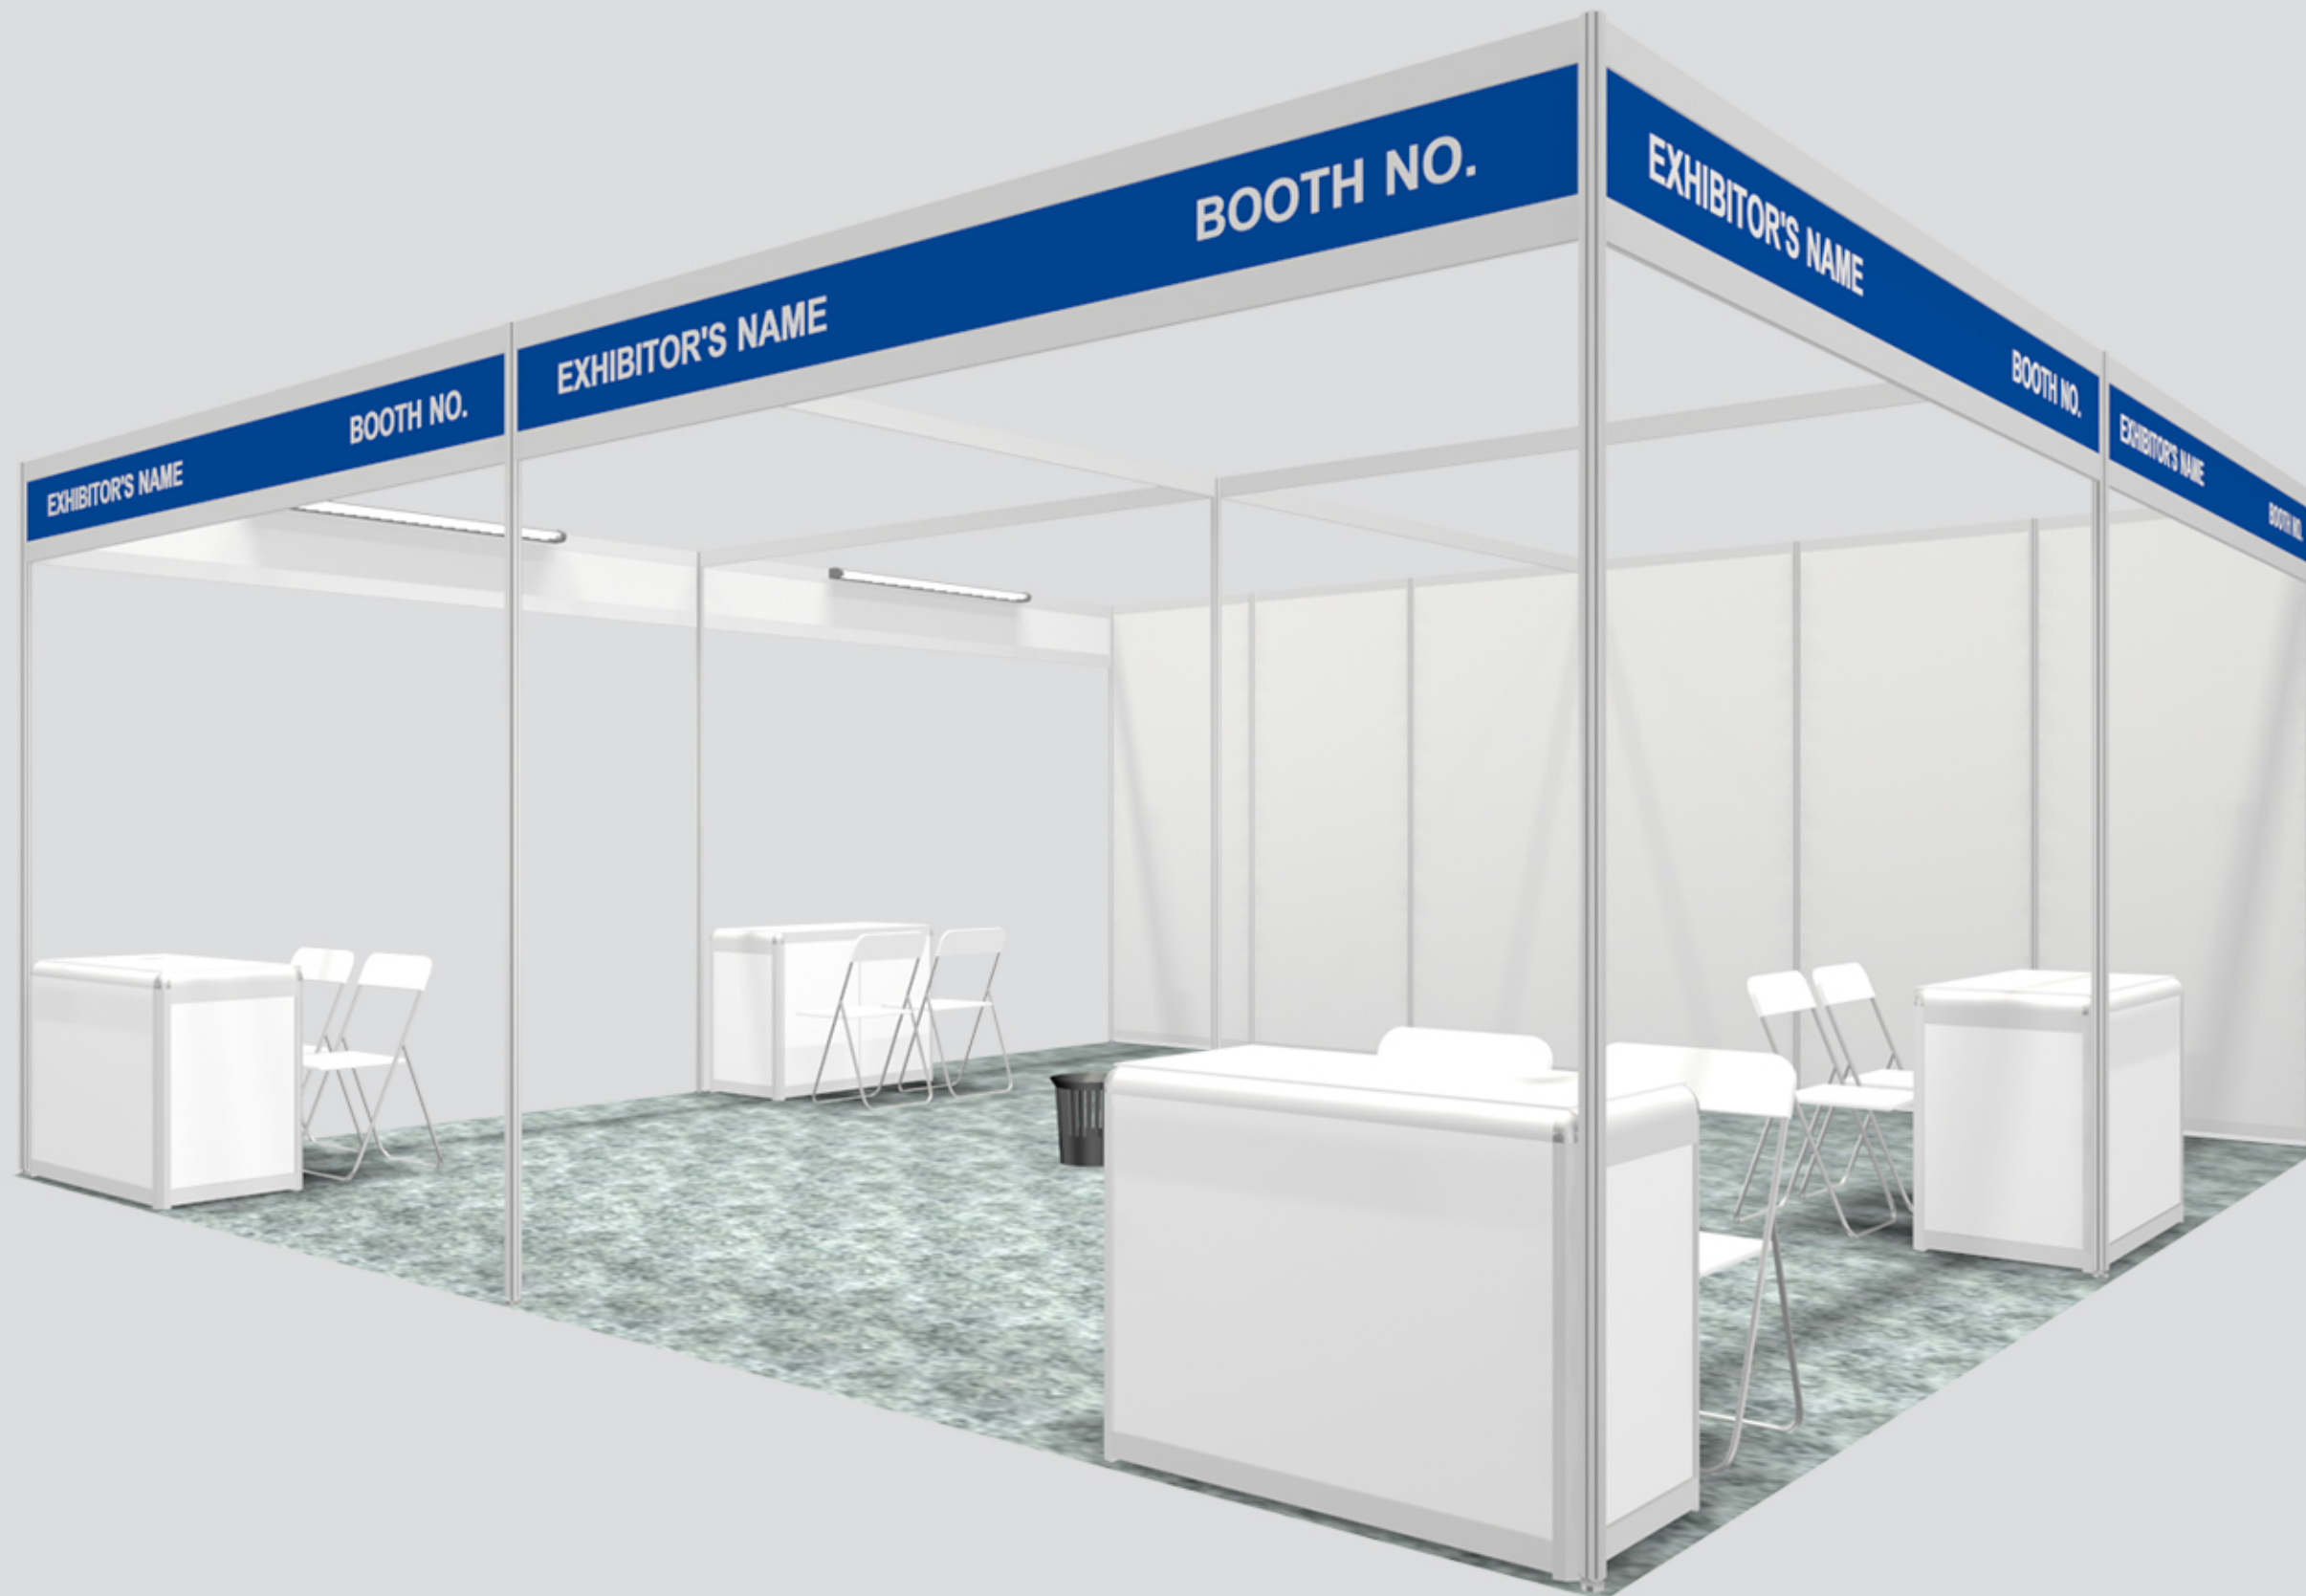

LEFT ELEVATION

TOP ELEVATION

FRONT ELEVATION

LEFT ELEVATION

18sqm Shell Scheme Booth
(2 Sided Open)

TOP ELEVATION

FRONT ELEVATION

LEFT ELEVATION

18sqm Shell Scheme Booth
(3 Sided Open)

TOP ELEVATION

FRONT ELEVATION

LEFT ELEVATION

24sqm Shell Scheme Booth
(2 Sided Open)

**36sqm Shell Scheme Booth
(3 Sided Open)**

Event Venue : TBSA 2024 @ MARINA BAY SANDS EXPO & CONVENTION, B2 Hall F | Event Date : 28 - 29 August 2024

TOP ELEVATION

FRONT ELEVATION

LEFT ELEVATION

36sqm Shell Scheme Booth
(3 Sided Open)

**36sqm Shell Scheme Booth
(4 Sided Open)**

TOP ELEVATION

FRONT ELEVATION

LEFT ELEVATION

36sqm Shell Scheme Booth
(4 Sided Open)