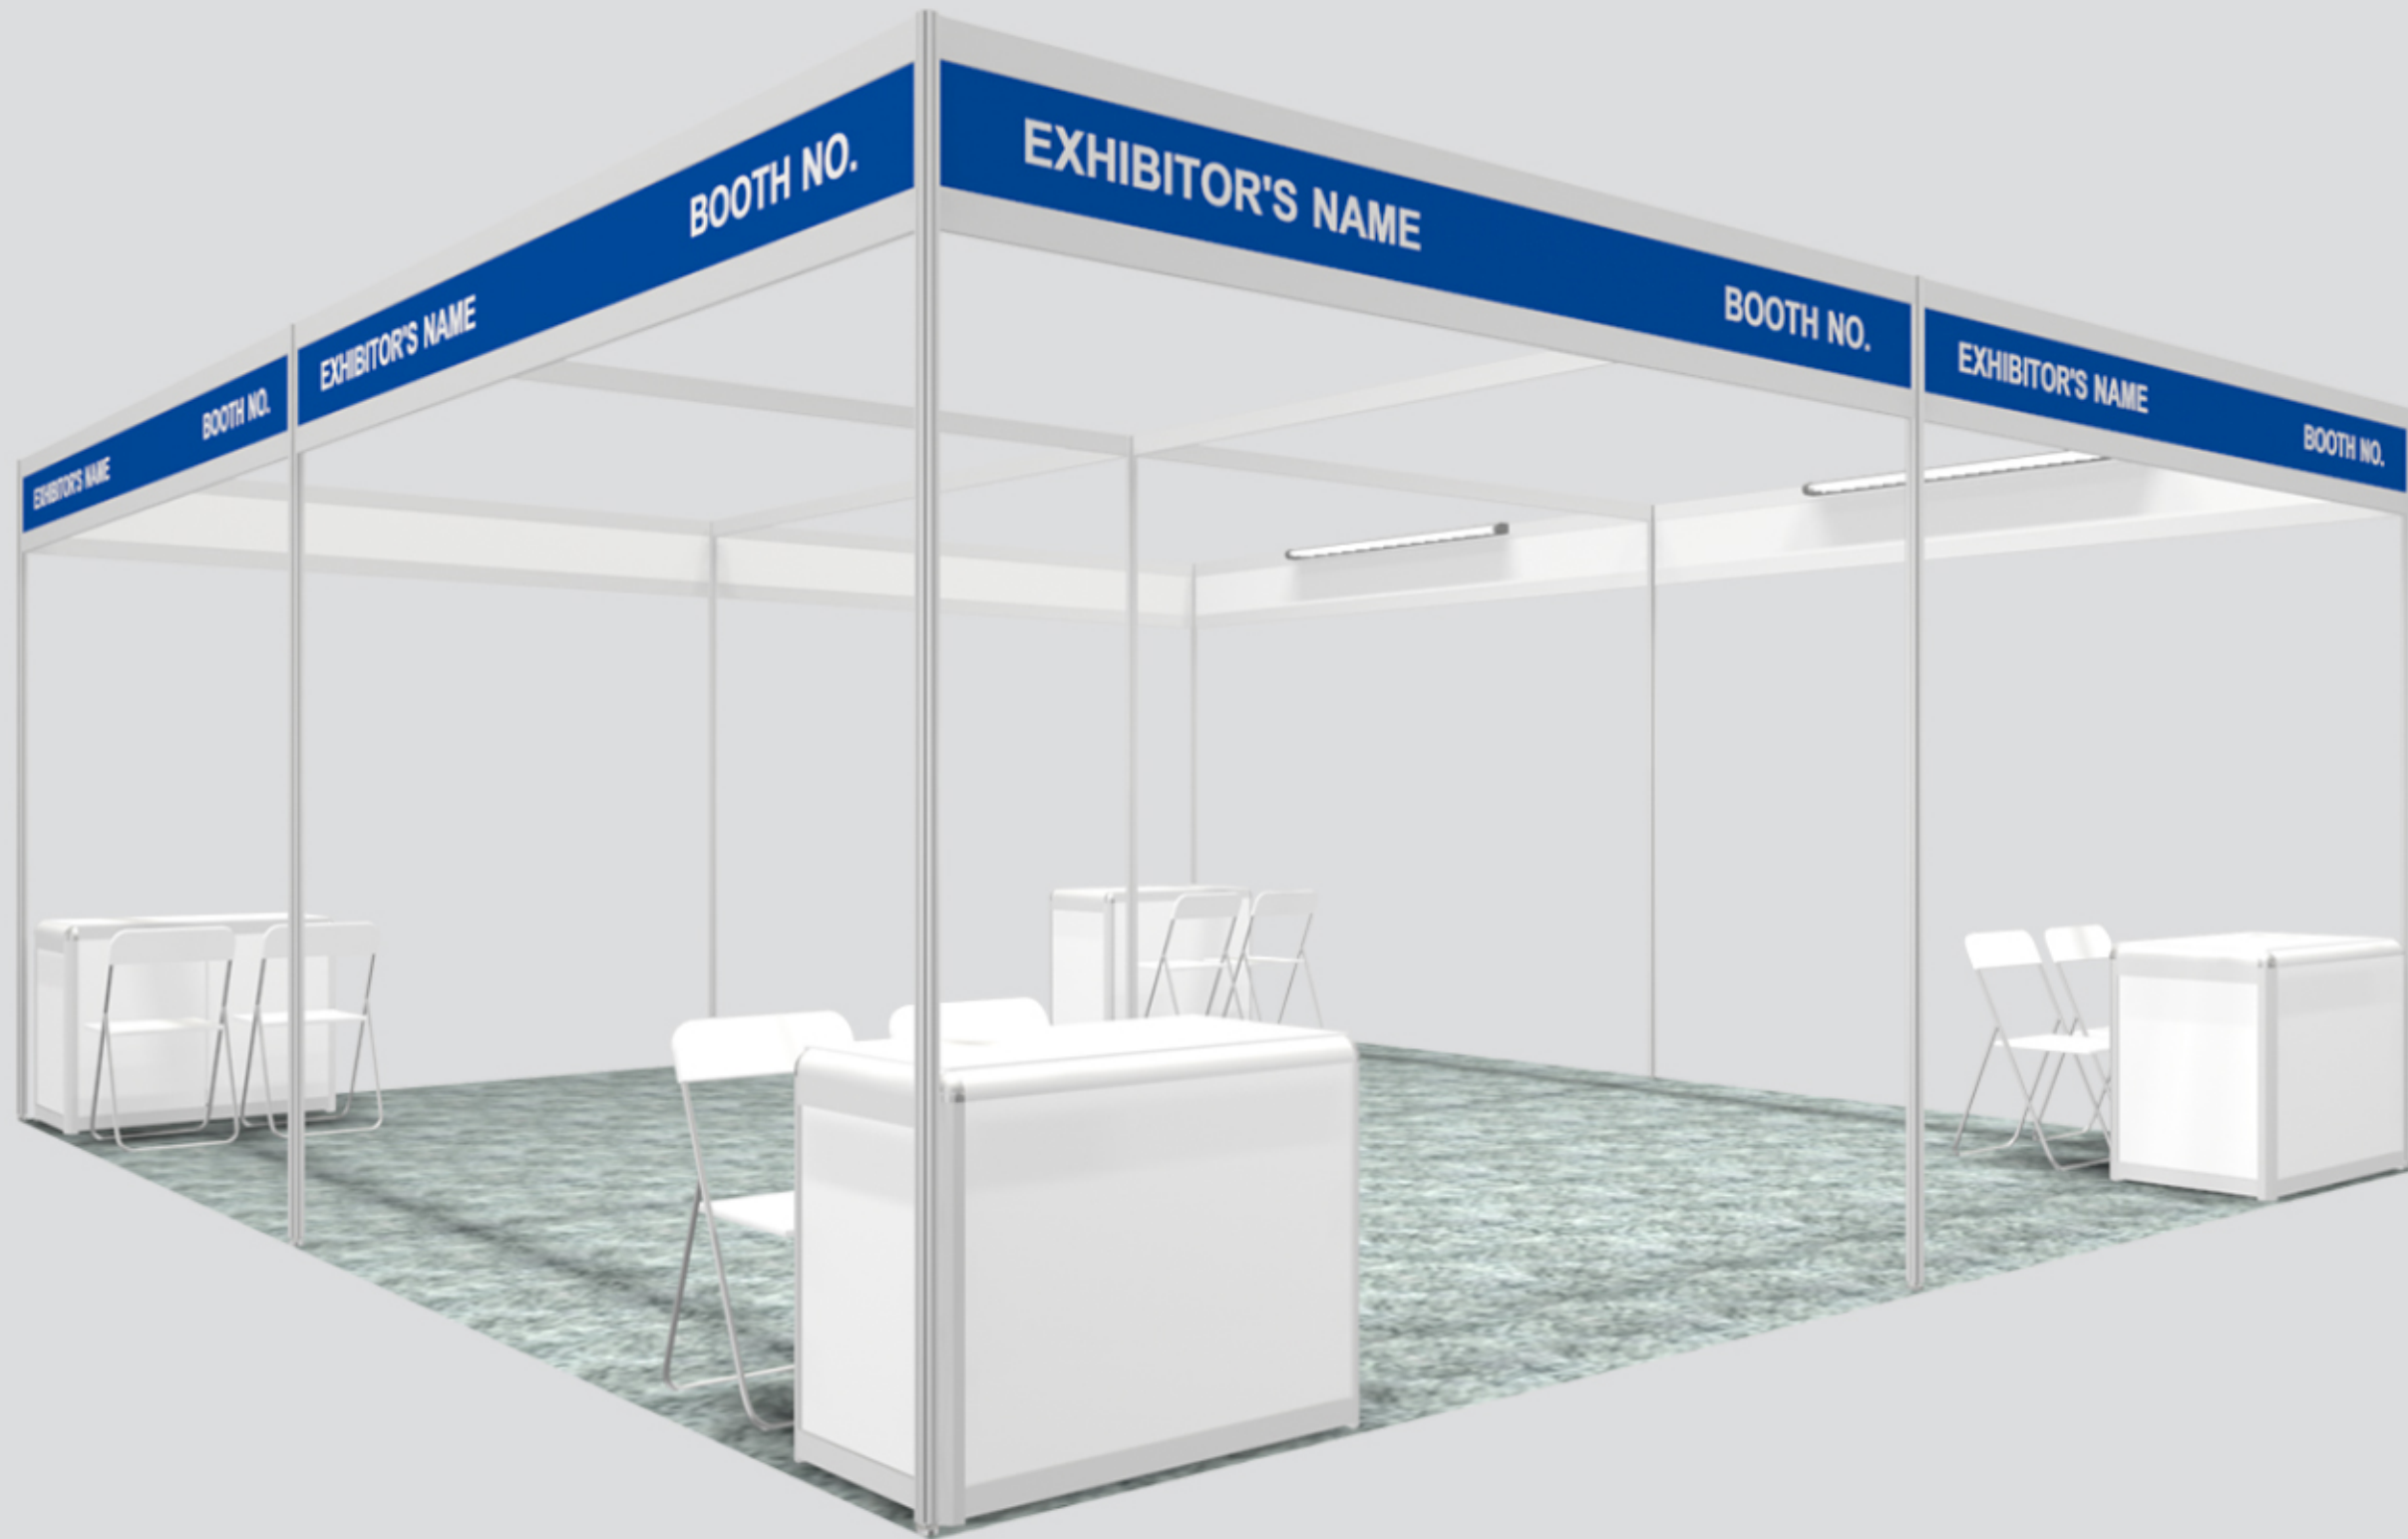

18sqm Shell Scheme Booth
(3 Sided Open)

TOP ELEVATION

FRONT ELEVATION

LEFT ELEVATION

24sqm Shell Scheme Booth
(2 Sided Open)

**36sqm Shell Scheme Booth
(3 Sided Open)**

Event Venue : TBSA 2024 @ MARINA BAY SANDS EXPO & CONVENTION, B2 Hall F | Event Date : 28 - 29 August 2024

TOP ELEVATION

FRONT ELEVATION

LEFT ELEVATION

36sqm Shell Scheme Booth
(3 Sided Open)

**36sqm Shell Scheme Booth
(4 Sided Open)**

TOP ELEVATION

FRONT ELEVATION

LEFT ELEVATION

36sqm Shell Scheme Booth
(4 Sided Open)