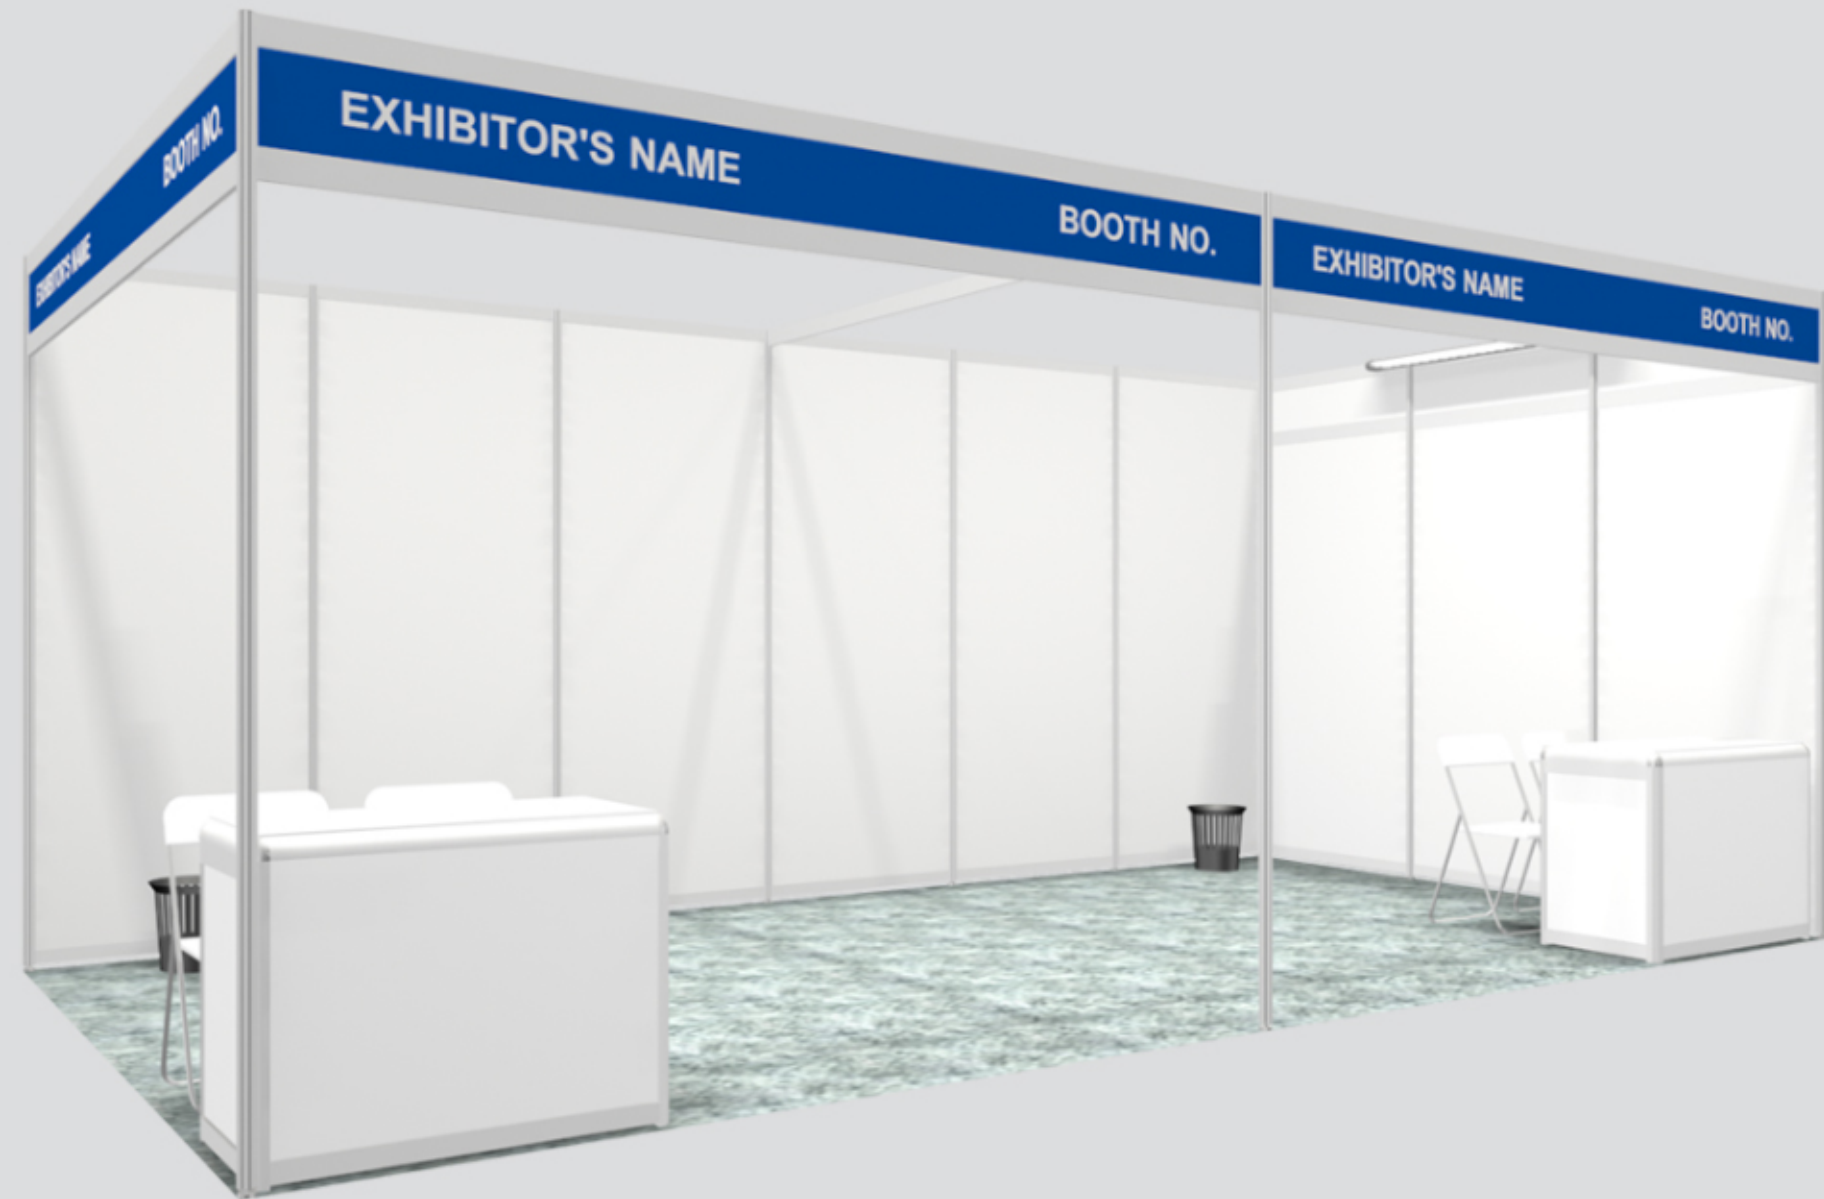

LEFT ELEVATION

TOP ELEVATION

FRONT ELEVATION

LEFT ELEVATION

18sqm Shell Scheme Booth
(2 Sided Open)

TOP ELEVATION

FRONT ELEVATION

LEFT ELEVATION

18sqm Shell Scheme Booth
(3 Sided Open)

TOP ELEVATION

FRONT ELEVATION

LEFT ELEVATION

24sqm Shell Scheme Booth
(2 Sided Open)

**36sqm Shell Scheme Booth
(3 Sided Open)**

Event Venue : TBSA 2024 @ MARINA BAY SANDS EXPO & CONVENTION, B2 Hall F | Event Date : 28 - 29 August 2024

TOP ELEVATION

FRONT ELEVATION

LEFT ELEVATION

36sqm Shell Scheme Booth
(3 Sided Open)

**36sqm Shell Scheme Booth
(4 Sided Open)**

TOP ELEVATION

FRONT ELEVATION

LEFT ELEVATION

36sqm Shell Scheme Booth
(4 Sided Open)