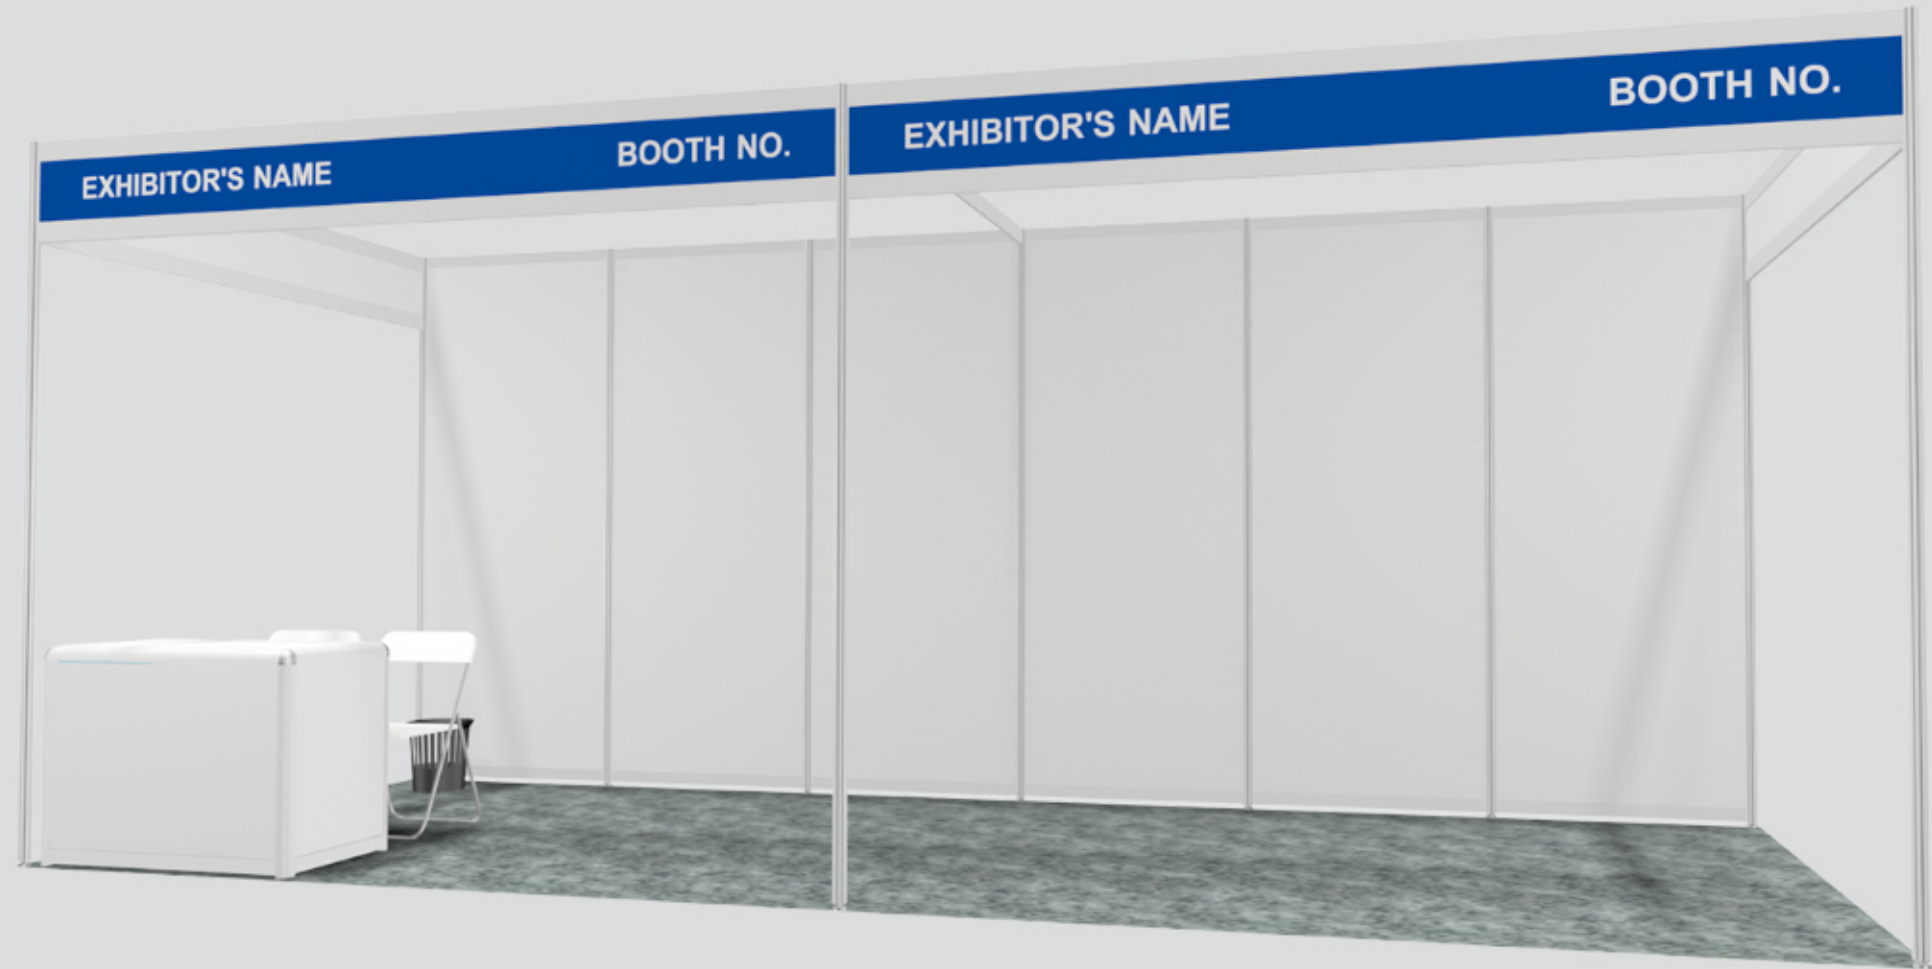

2500

FRONT ELEVATION

3000

2500

LEFT ELEVATION

9sqm Shell Scheme Booth
(2 Sided Open)

TOP ELEVATION

FRONT ELEVATION

LEFT ELEVATION

TOP ELEVATION

FRONT ELEVATION

LEFT ELEVATION

18sqm Shell Scheme Booth
(2 Sided Open)

TOP ELEVATION

FRONT ELEVATION

LEFT ELEVATION

18sqm Shell Scheme Booth
(3 Sided Open)

TOP ELEVATION

FRONT ELEVATION

LEFT ELEVATION

24sqm Shell Scheme Booth
(2 Sided Open)

**36sqm Shell Scheme Booth
(3 Sided Open)**

Event Venue : TBSA 2024 @ MARINA BAY SANDS EXPO & CONVENTION, B2 Hall F | Event Date : 28 - 29 August 2024

36sqm Shell Scheme Booth
(4 Sided Open)