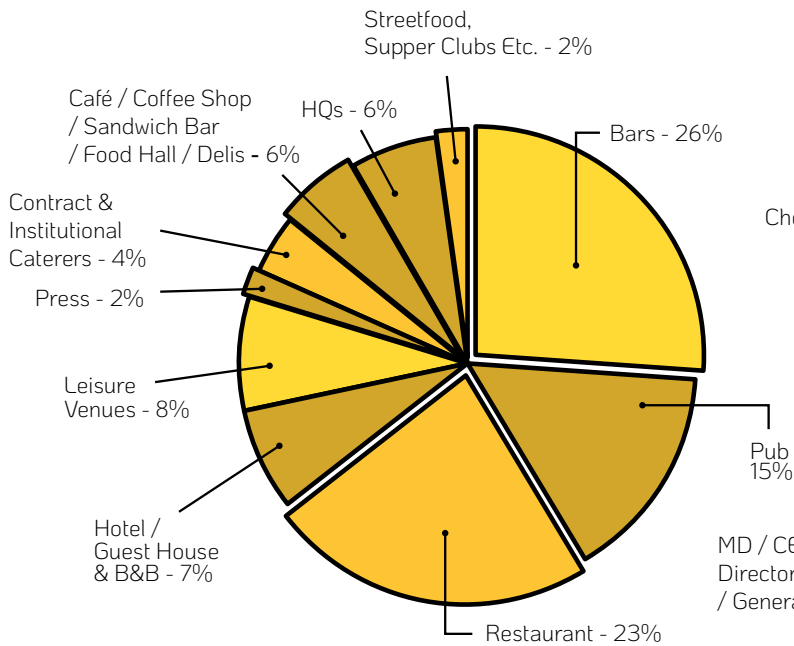

NR &B 22

BRINGING HOSPITALITY TOGETHER

EXHIBITING

KEY SHOW STATS

8,312
VISITORS

280
EXHIBITORS

65

LIVE DEMOS,
TALKS AND
TASTINGS

From Liverpool to Leeds, the North East to North West and the Lake District to the Peak District, NRB22 is your opportunity to meet, speak and do business with over 8,000 hospitality professionals.

INDUSTRY SECTOR %