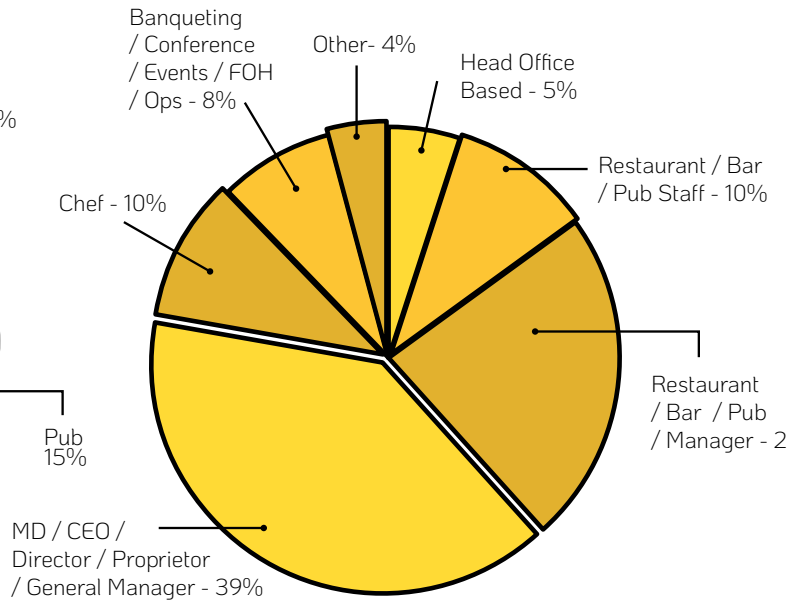

FEEDBACK

Artis @ArtisUK

We had a brilliant two days at @NRBManchester this week, showing off our new products and meeting lots of awesome people! Thanks to everyone who made this event so great.

Tast Catala @TastCatala

One of the greatest events of the year for the city of Manchester is happening! We hope everybody in the industry is enjoying @NRBManchester today and tomorrow.

Simon Potts @80pottsy

Whirlwind week at work but so chuffed to be recognised in @NRBManchester @NRBTopFifty again with thanks to @KuitsSolicitors & special thanks to @ThomHetheringto for the opportunity to showcase our #AugmentedReality offer at the best bar show in the country!

Ashley Hopwell @Hopwells

Hopwells exhibited at the Northern Restaurant & Bar Show the other week and thought it was (again) a fantastic event – possibly the best in the industry.

David Derbyshire Owner, Astra Signs

Over 200 enquiries were achieved.

Russ Danks @russsdanks

Great to be @NRBManchester and seeing the latest and greatest the North really has to offer.

KEY VISITOR STATS

89%

influence or authorise buying decisions

84%

said visiting NRB was important to their business

77%

visit NRB to look for new suppliers

92%

of visitors are from the North of England

73%

don't attend any other trade show