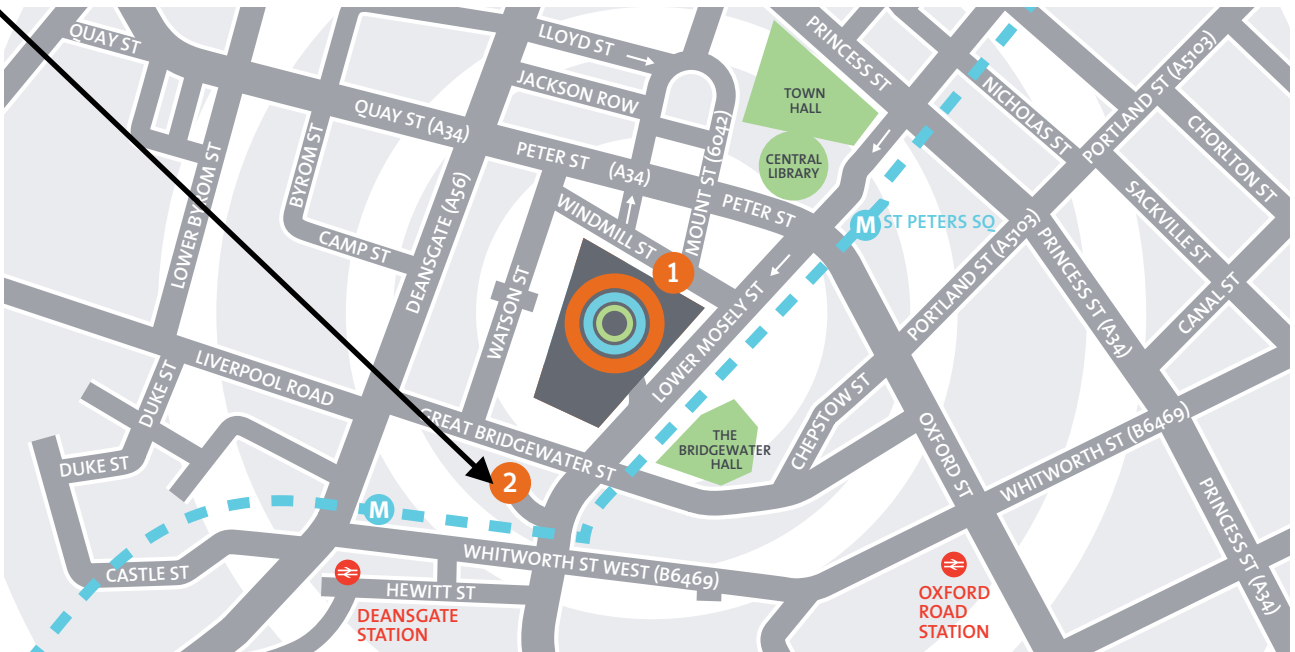

# Delivery access

For Buy Art Fair and TMC

1 Delivery access to Exchange Hall: Windmill Street, M2 3GX

2 Delivery access to Central Halls & Charter Suite: Albion Street, M1 5LN

view up on to ramp

view from main road