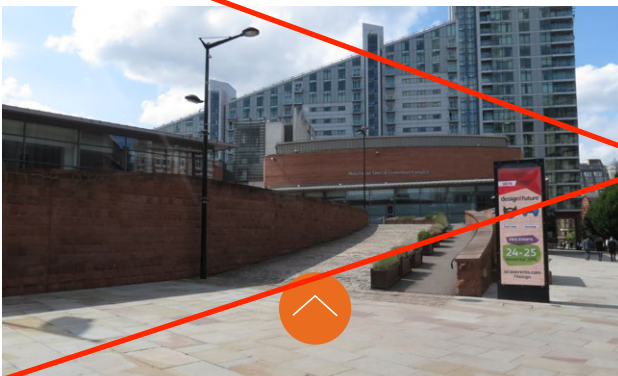

# Delivery access

For Buy Art Fair and TMC

1 Delivery access to Exchange Hall: Windmill Street, M2 3GX

2 Delivery access to Central Halls & Charter Suite: Albion Street, M1 5LN

view up on to ramp

view from main road