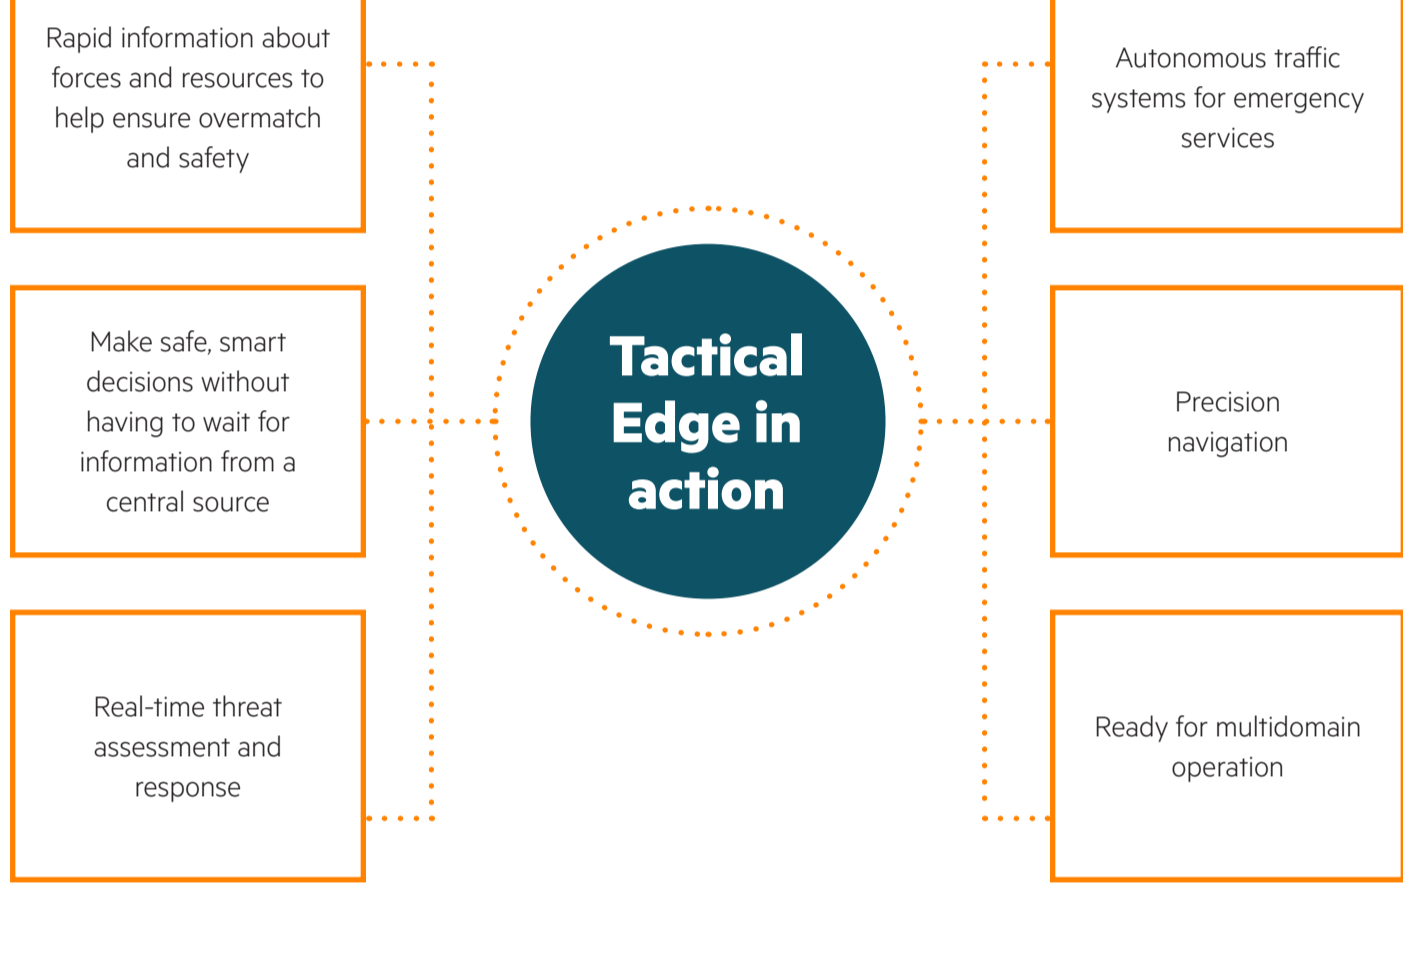

Optimized for size, weight, and power (SWaP), it provides an unprecedented level of compute performance enabling Deployable Communications and Information System (CIS) and real-time data analysis leveraging technologies such as machine learning (ML) algorithms to give a tactical advantage.

The solution

A SWaP-optimized all-in-one solution which helps ensure preparedness in a data-driven world.

Customized to your needs and accredited (for example, to NATO standards).

Wearable devices

Light, connected sensors for individual soldiers and squadrons to enable data sharing

Portable supercomputer

Ruggedized and lightweight, the size of a small toolbox; provides data analytics at the edge, with zero trust security and a private 5G network

Go anywhere capability

Carry our data center class system with you or vehicle mount it. It's quick to deploy, simple to scale, and easy to manage