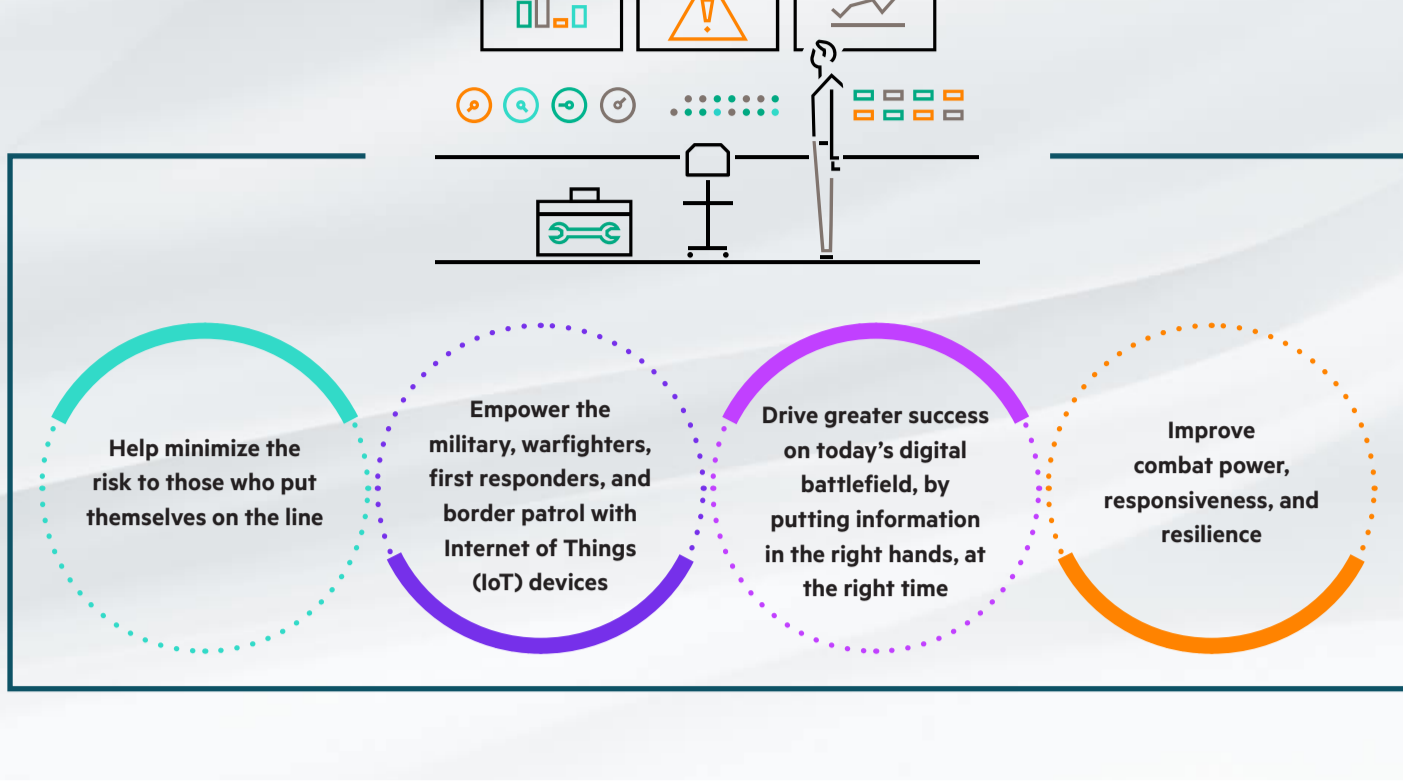

The need for Tactical Edge

Armed forces in remote areas typically have large volumes of data with limited compute capability. Tactical Edge changes that, giving you maximum capacity at the edge, without reliance on data centers or cloud.

Optimized for size, weight, and power (SWaP), it provides an unprecedented level of compute performance enabling Deployable Communications and Information System (CIS) and real-time data analysis leveraging technologies such as machine learning (ML) algorithms to give a tactical advantage.

The solution

A SWaP-optimized all-in-one solution which helps ensure preparedness in a data-driven world.

Customized to your needs and accredited (for example, to NATO standards).

Wearable devices

Light, connected sensors for individual soldiers and squadrons to enable data sharing

Portable supercomputer

Ruggedized and lightweight, the size of a small toolbox; provides data analytics at the edge, with zero trust security and a private 5G network

Go anywhere capability

Carry our data center class system with you or vehicle mount it. It's quick to deploy, simple to scale, and easy to manage