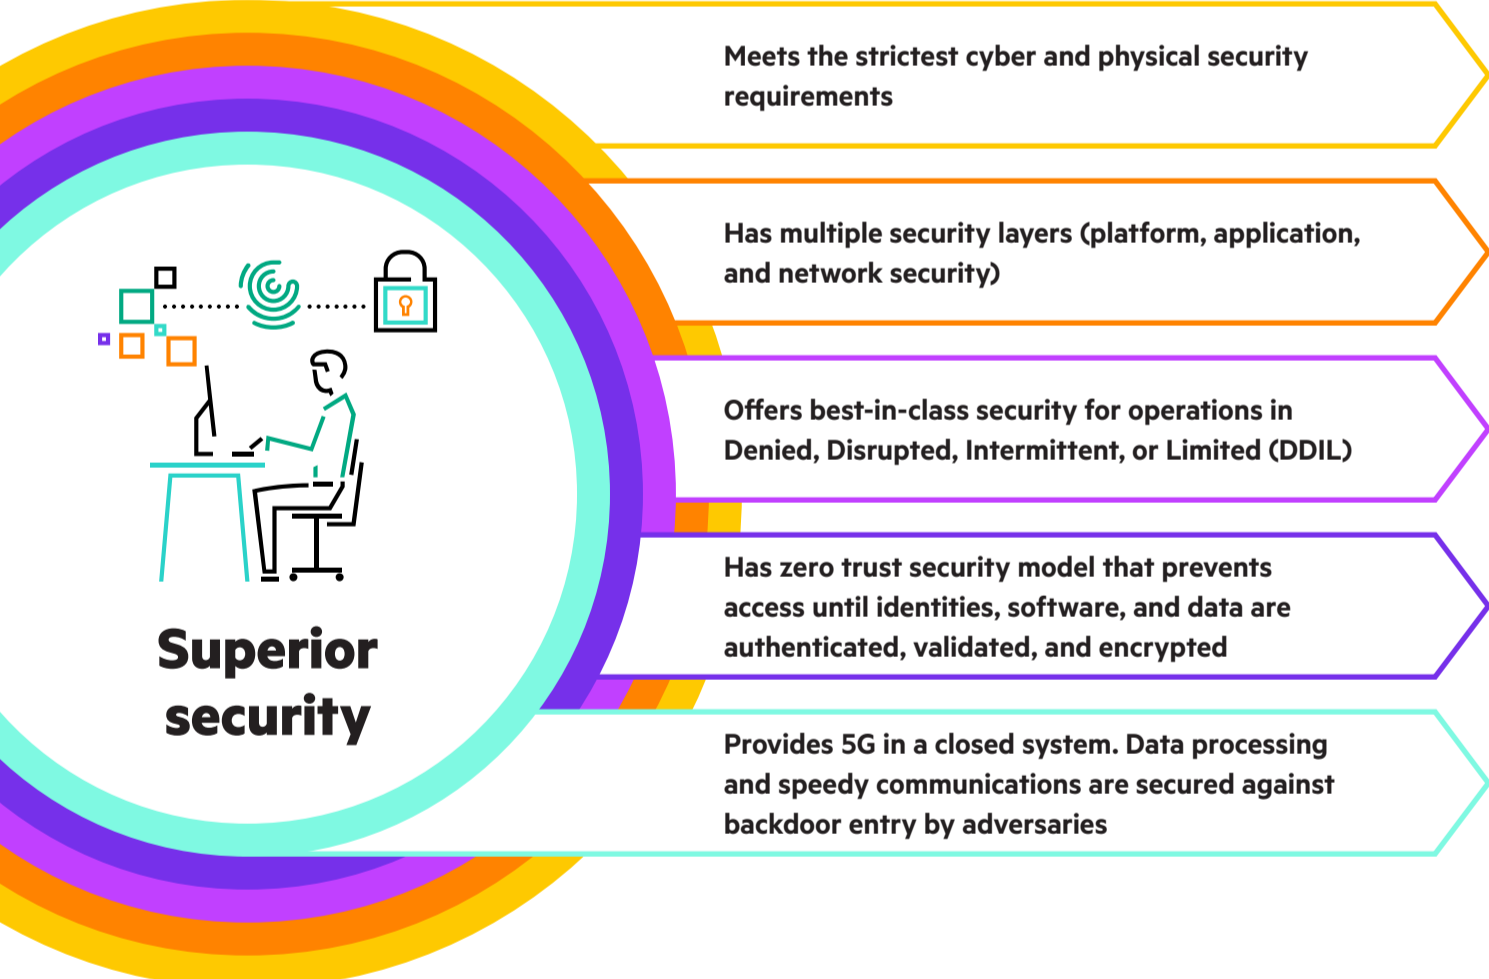

The need for Tactical Edge

Armed forces in remote areas typically have large volumes of data with limited compute capability. Tactical Edge changes that, giving you maximum capacity at the edge, without reliance on data centers or cloud.

Optimized for size, weight, and power (SWaP), it provides an unprecedented level of compute performance enabling Deployable Communications and Information System (CIS) and real-time data analysis leveraging technologies such as machine learning (ML) algorithms to give a tactical advantage.

The solution

A SWaP-optimized all-in-one solution which helps ensure preparedness in a data-driven world.

Customized to your needs and accredited (for example, to NATO standards).

Wearable devices

Light, connected sensors for individual soldiers and squadrons to enable data sharing

Portable supercomputer

Ruggedized and lightweight, the size of a small toolbox; provides data analytics at the edge, with zero trust security and a private 5G network

Go anywhere capability

Carry our data center class system with you or vehicle mount it. It's quick to deploy, simple to scale, and easy to manage

Fit-for-purpose technology

Integrates compute, virtualization, storage, networking, and security to power any application, at any scale

Supports accelerated analytics and AI workloads

Optimal power for long deployment in remote and harsh environments, including high/low temperatures

Cloud-native 5G supports the communications needs of deployed assets in the field

Open architecture integrates with existing purpose-built platforms

Available as a service with workloads deployed rapidly, redundantly, sized for the mission, and then reduced or retained as required

Why Hewlett Packard Enterprise?