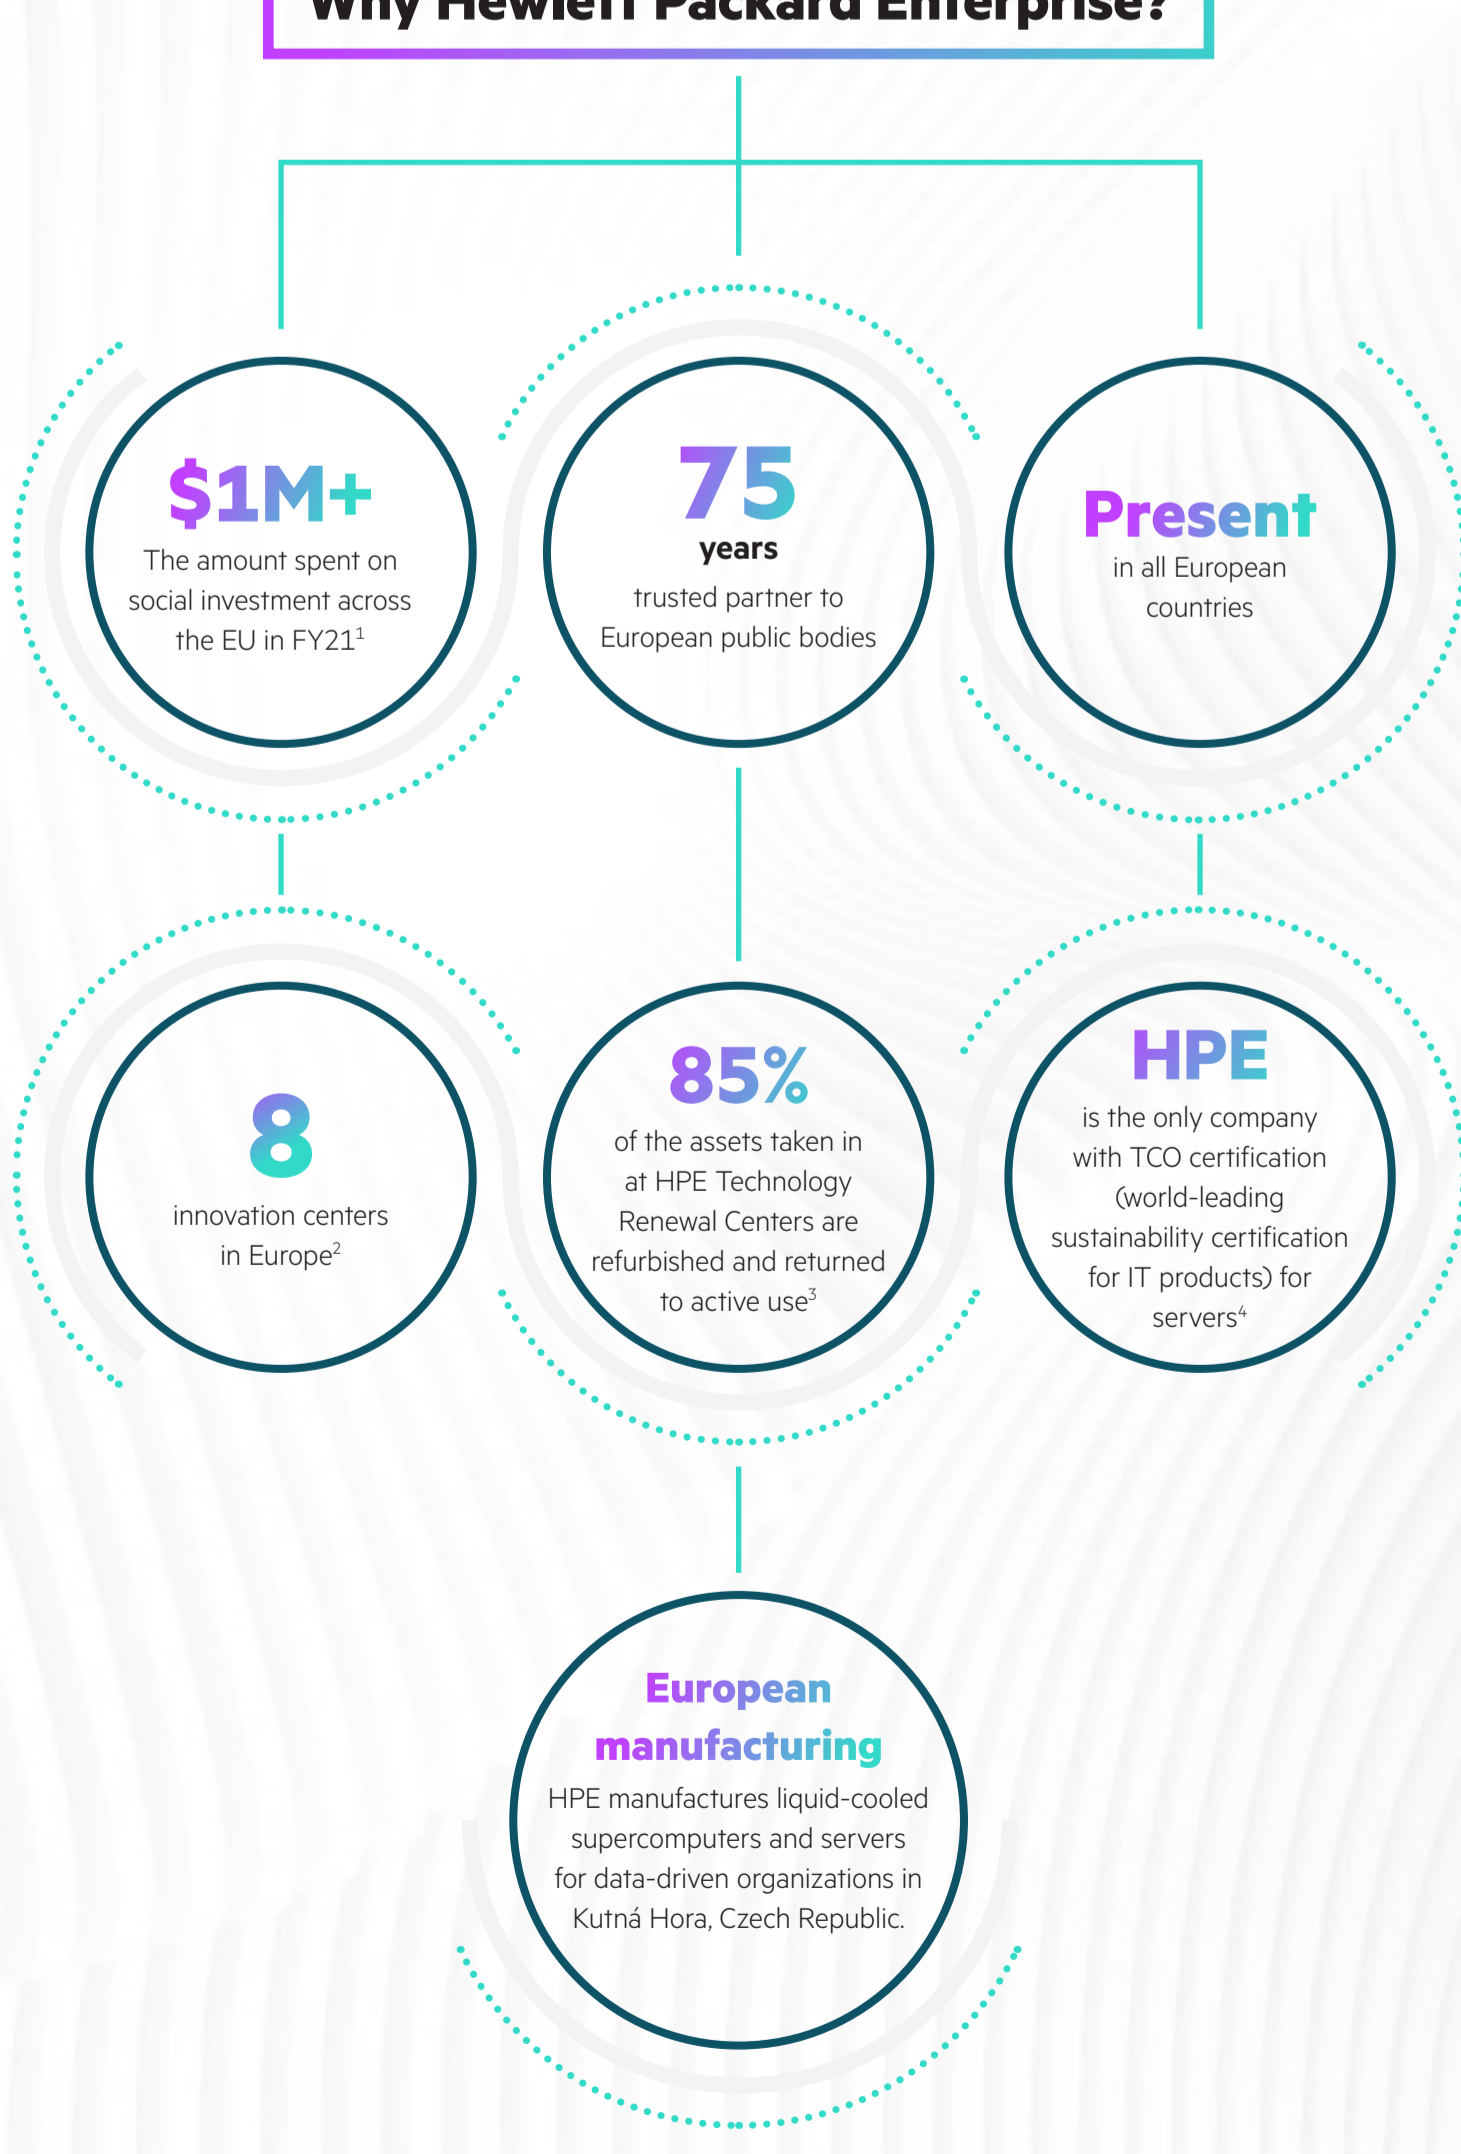

Why Hewlett Packard Enterprise?

¹ Social investment includes all cash and product donations and also values all employee volunteering as per the industry standards: $195 per/hour of pro bono volunteering and $27.2 per/hour for other types of volunteering.

² hpe.com/us/en/about/customer-centers.html

^{3, 4} tccertified.com/hpe-why-we-have-chosen-tco-certified-for-servers/

Learn more at

HPE.com/emea_europe/en/solutions/public-sector-industries.html