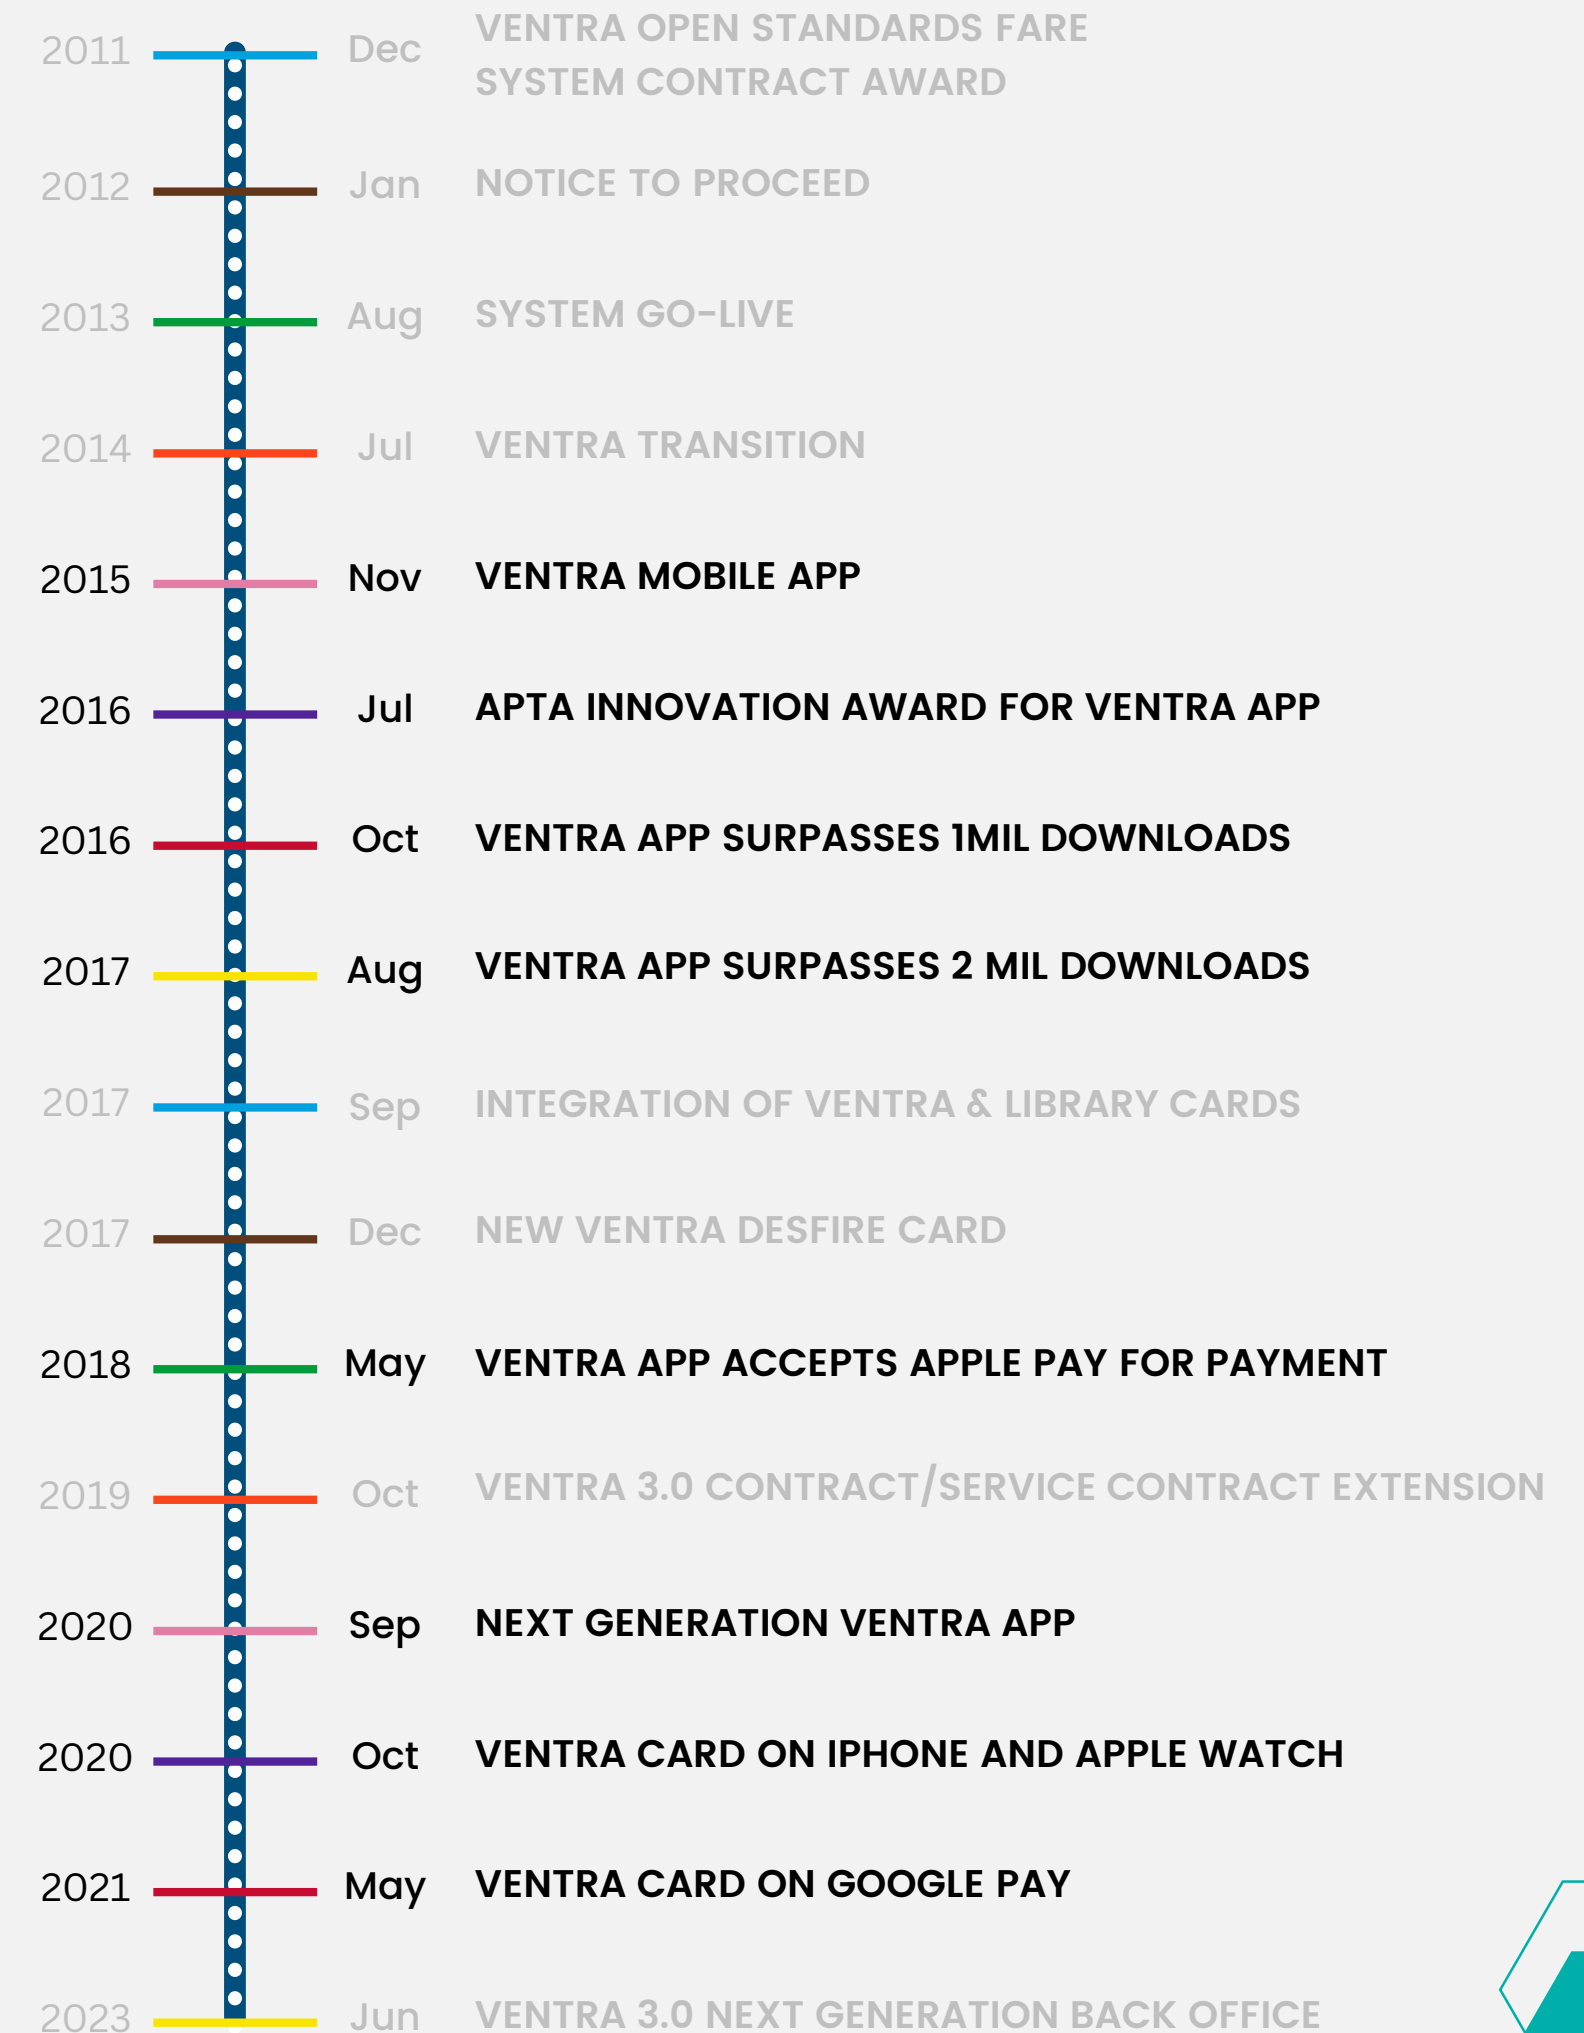

CUBIC® | Transportation Systems

VENTRA CHICAGO: Innovative Fare Collection

ventra®

Nicole T. Wilson Brown
Senior Program Director

CHICAGO'S PUBLIC TRANSIT NETWORK

WHAT EXCACTLY IS VENTRA?
(all the components)

HOW DID IT START?
(Implementation Process)

WHERE IS VENTRA TODAY?
(what's next)

ventra[®] MOBILE APP

MOBILE APP LAUNCH

VIRTUAL CARD

PARTNERSHIPS
APPLE
GOOGLE

Ventra[®] 3.0

DESIGN & BUILD PHASE

LESSONS LEARNED
(From Ventra Legacy Implementation)

WHAT'S TO COME!

Q&A

THANK YOU!

The logo for CUBIC Transportation Systems. The word "CUBIC" is in a large, bold, white, sans-serif font. To its right is a vertical white line, followed by the words "Transportation Systems" in a smaller, white, sans-serif font.