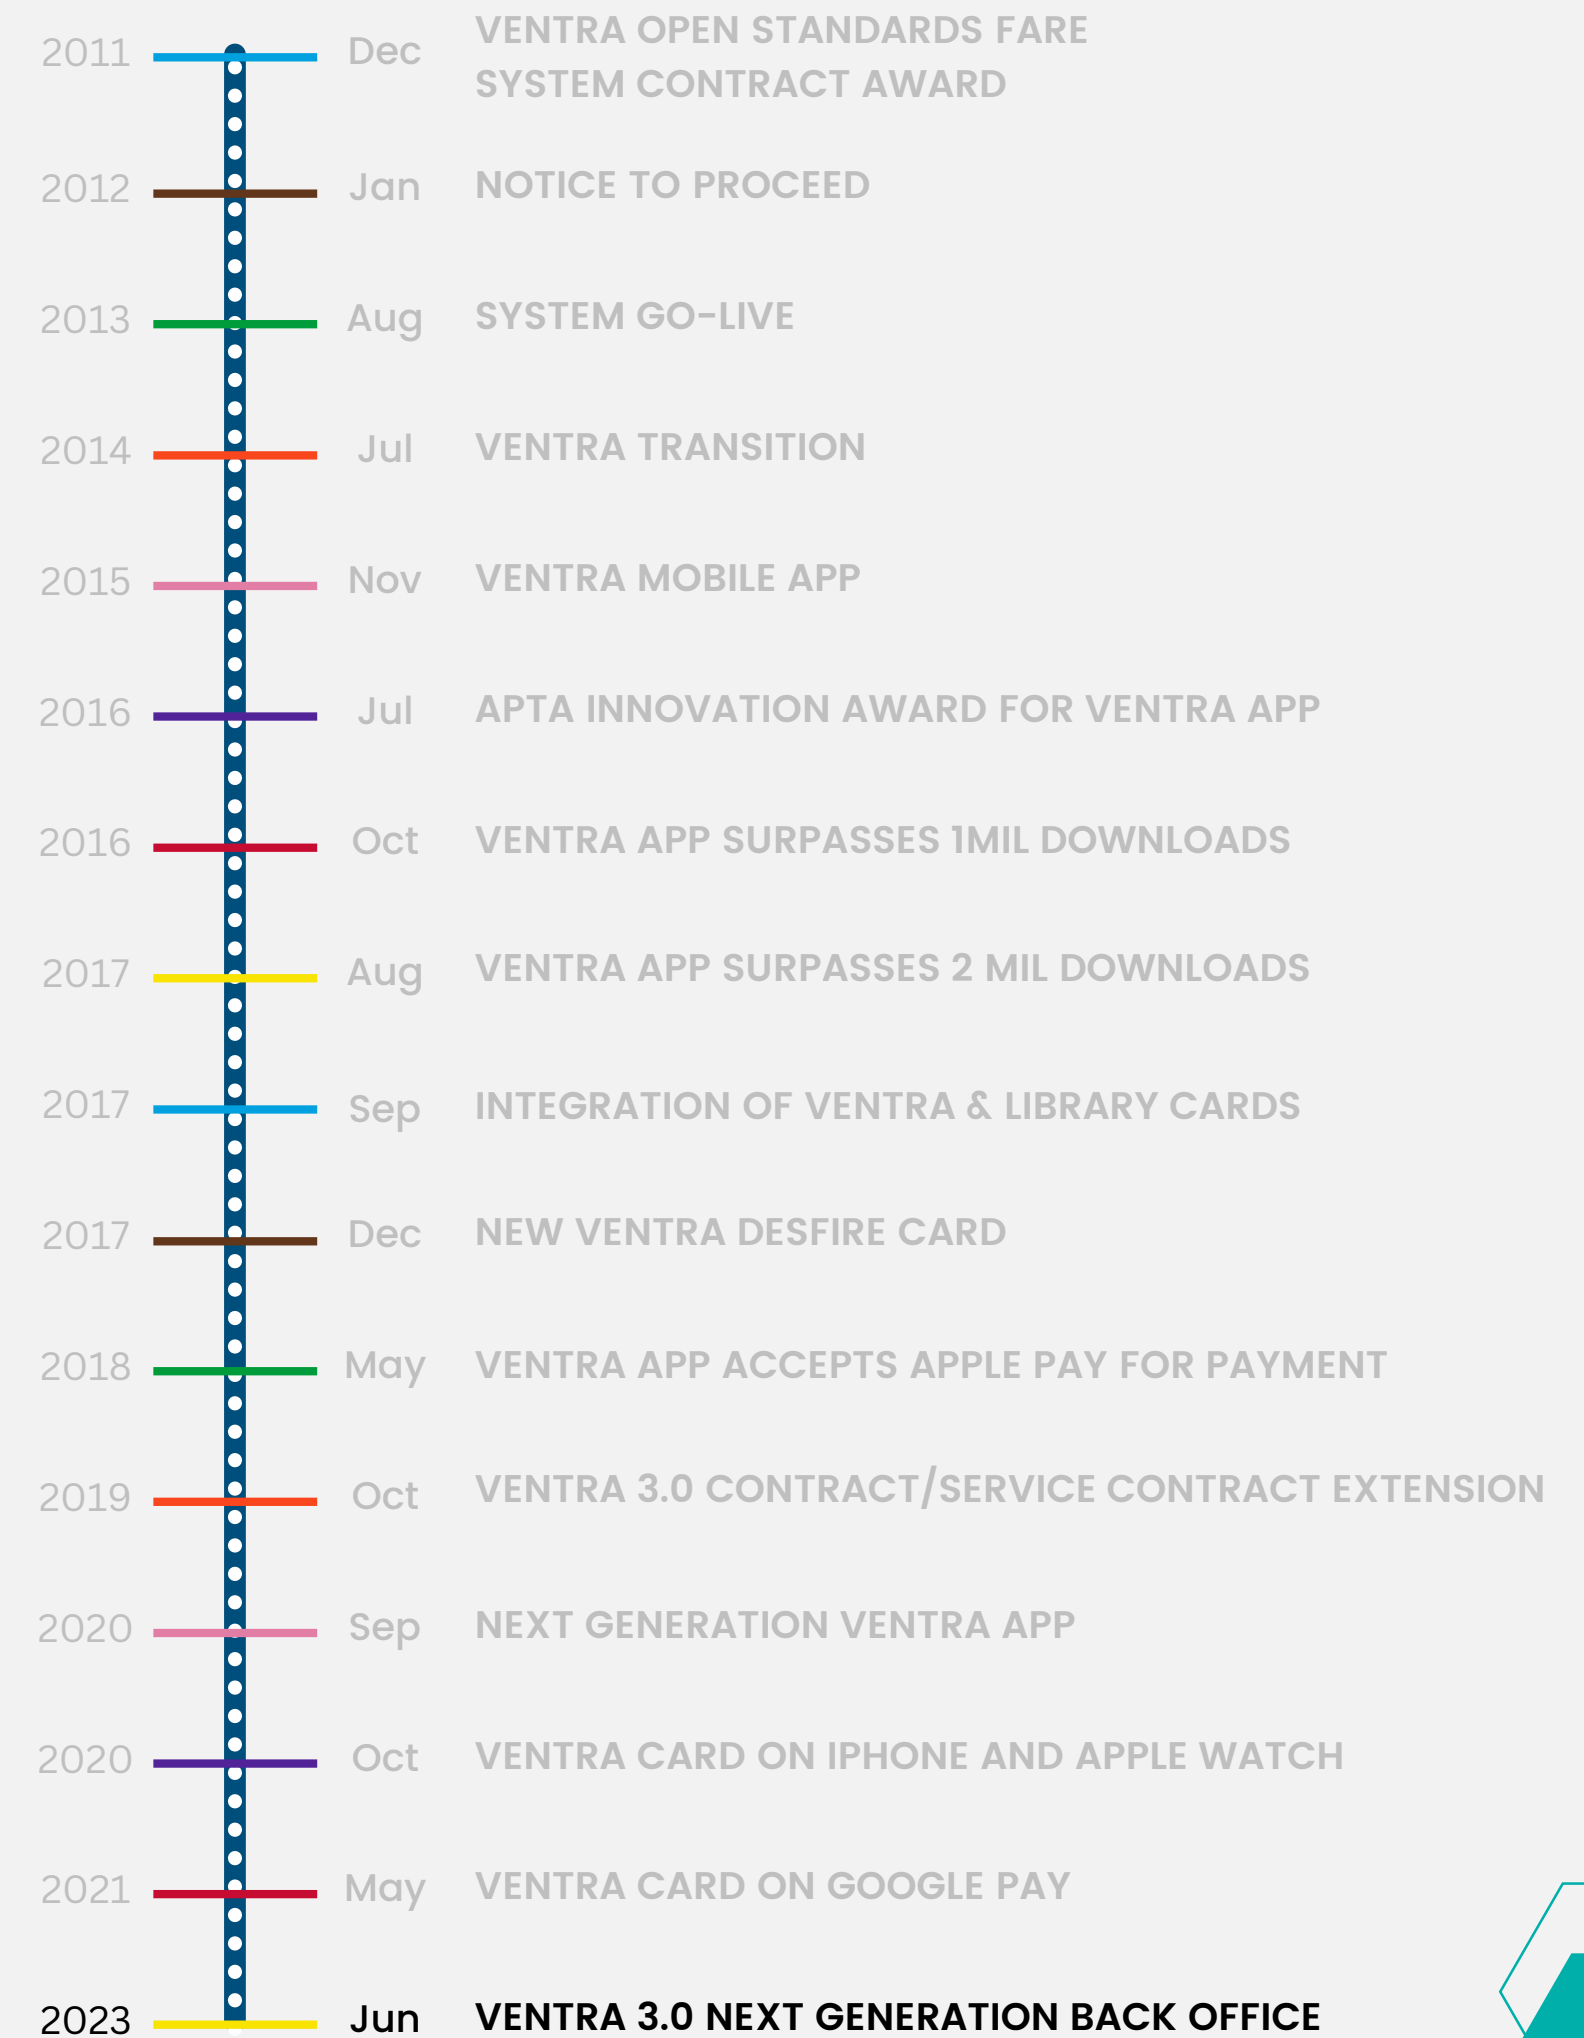

CUBIC® | Transportation Systems

VENTRA CHICAGO: Innovative Fare Collection

ventra®

Nicole T. Wilson Brown
Senior Program Director

CHICAGO'S PUBLIC TRANSIT NETWORK

WHAT EXCACTLY IS VENTRA?
(all the components)

HOW DID IT START?
(Implementation Process)

WHERE IS VENTRA TODAY?
(what's next)

ventra[®] MOBILE APP

MOBILE APP LAUNCH

VIRTUAL CARD

PARTNERSHIPS
APPLE
GOOGLE

Ventra[®] 3.0

DESIGN & BUILD PHASE

LESSONS LEARNED
(From Ventra Legacy Implementation)

WHAT'S TO COME!

Q&A

THANK YOU!

The logo for CUBIC Transportation Systems. The word "CUBIC" is in a large, bold, white, sans-serif font. To its right is a vertical white line, followed by the words "Transportation Systems" in a smaller, white, sans-serif font.