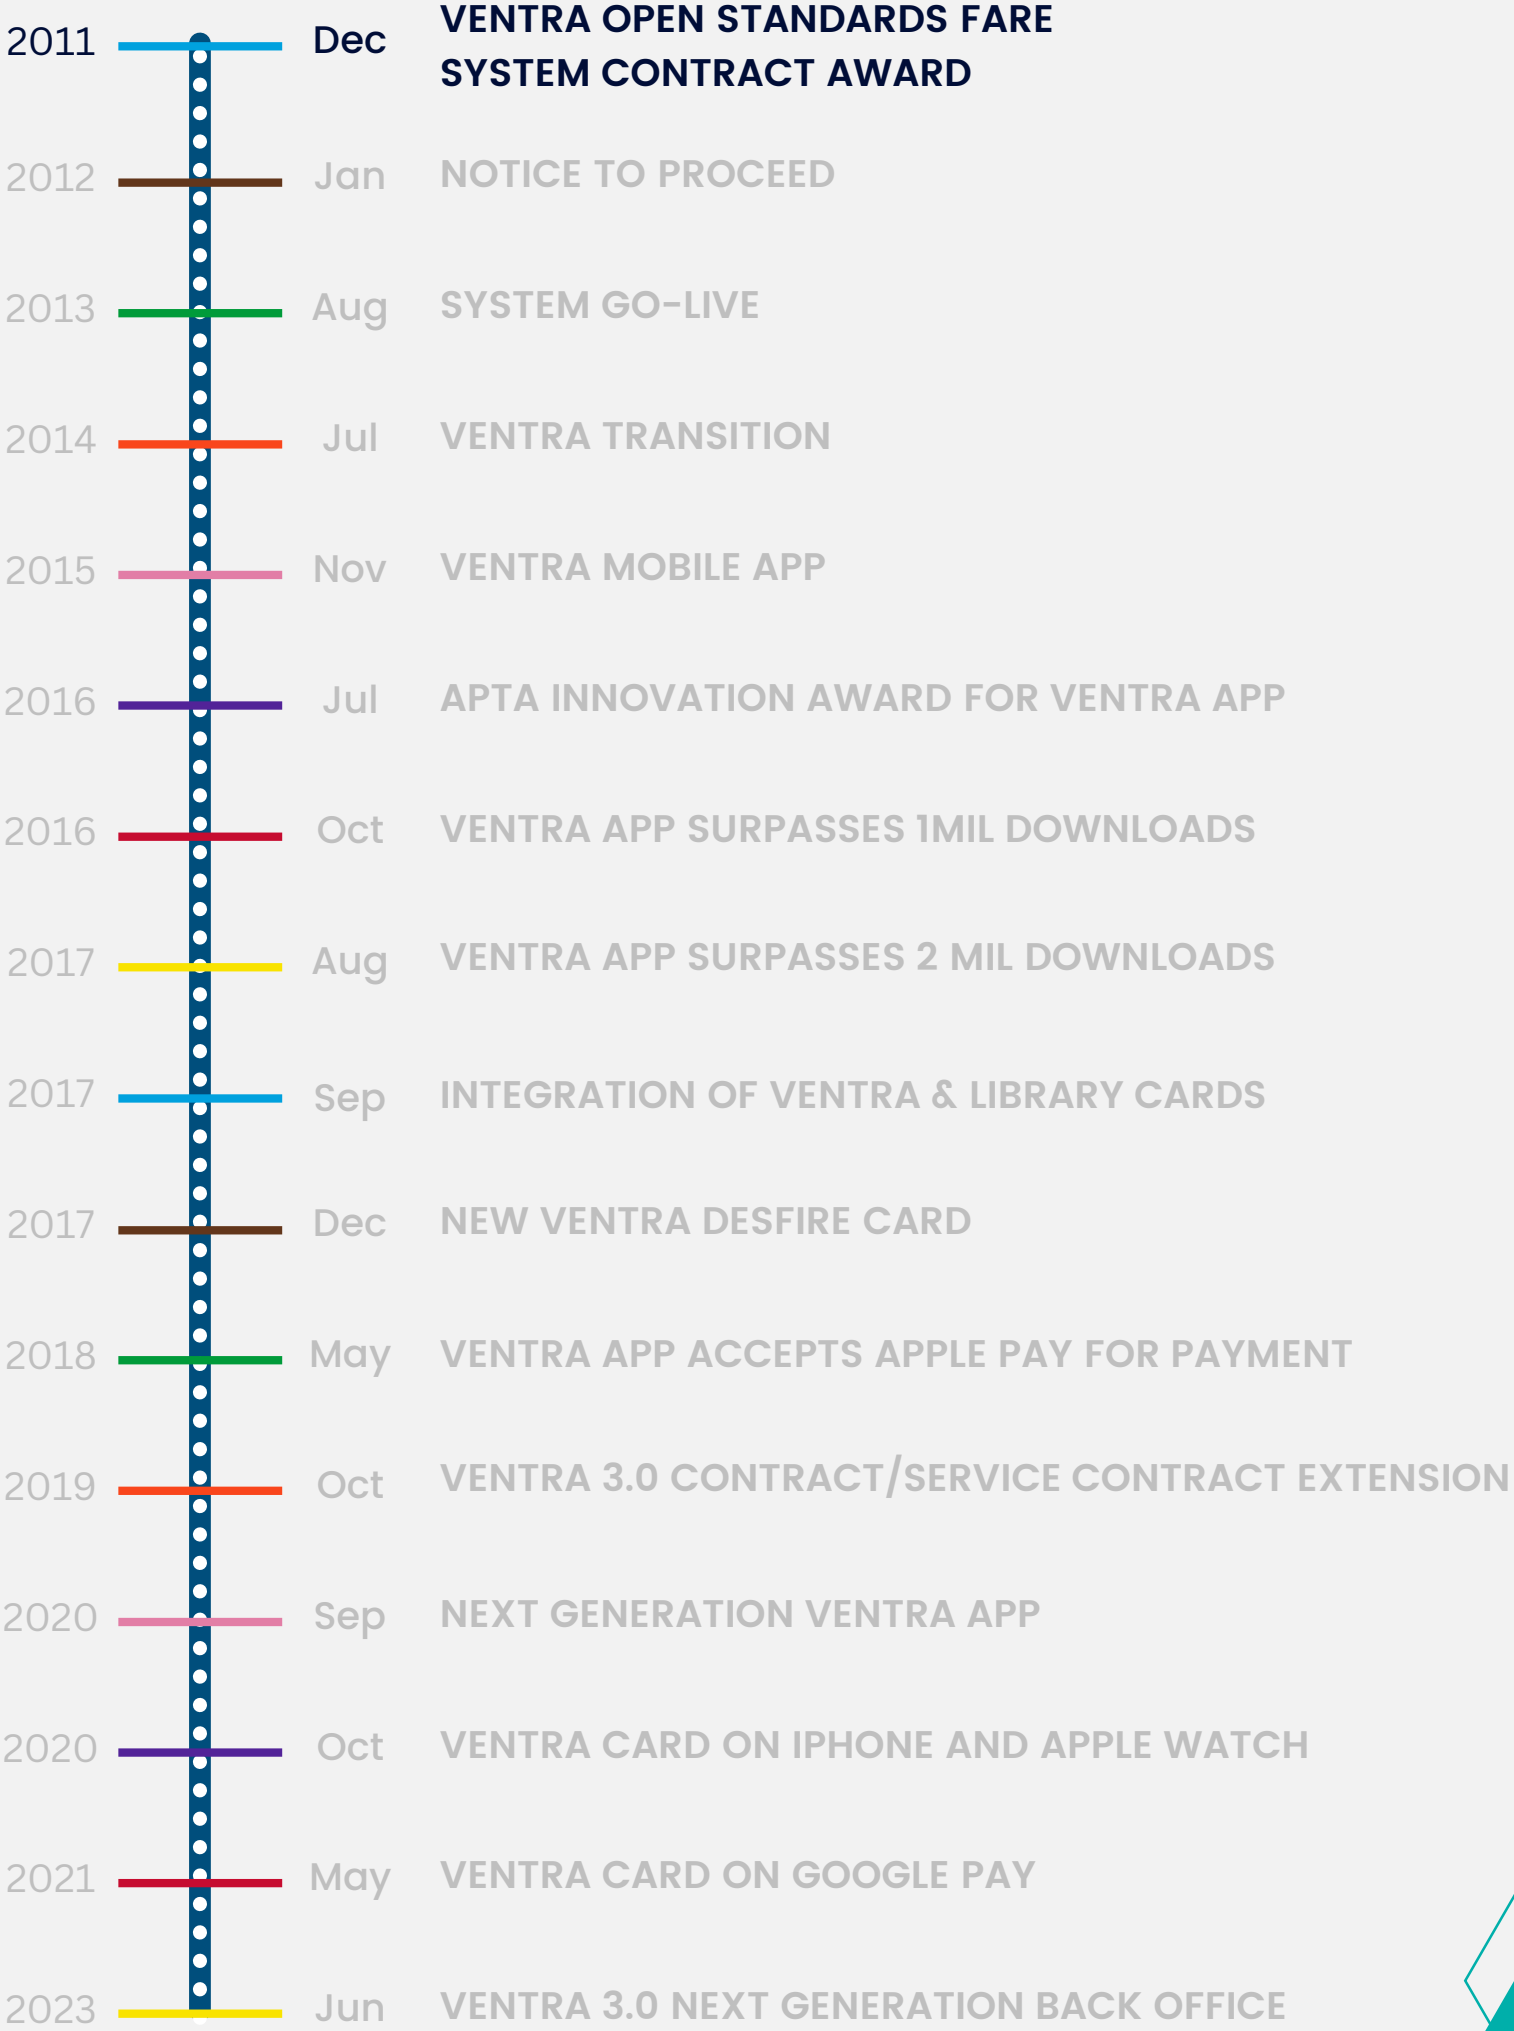

CUBIC® | Transportation Systems

VENTRA CHICAGO: Innovative Fare Collection

ventra®

Nicole T. Wilson Brown
Senior Program Director

CHICAGO'S PUBLIC TRANSIT NETWORK

WHAT EXCACTLY IS VENTRA?
(all the components)

HOW DID IT START?
(Implementation Process)

WHERE IS VENTRA TODAY?
(what's next)

ventra[®] MOBILE APP

MOBILE APP LAUNCH

VIRTUAL CARD

PARTNERSHIPS
APPLE
GOOGLE

Ventra[®] 3.0

DESIGN & BUILD PHASE

LESSONS LEARNED
(From Ventra Legacy Implementation)

WHAT'S TO COME!

Q&A

THANK YOU!

The logo for CUBIC Transportation Systems. The word "CUBIC" is in a large, bold, white, sans-serif font. To its right is a vertical white line, followed by the words "Transportation Systems" in a smaller, white, sans-serif font.