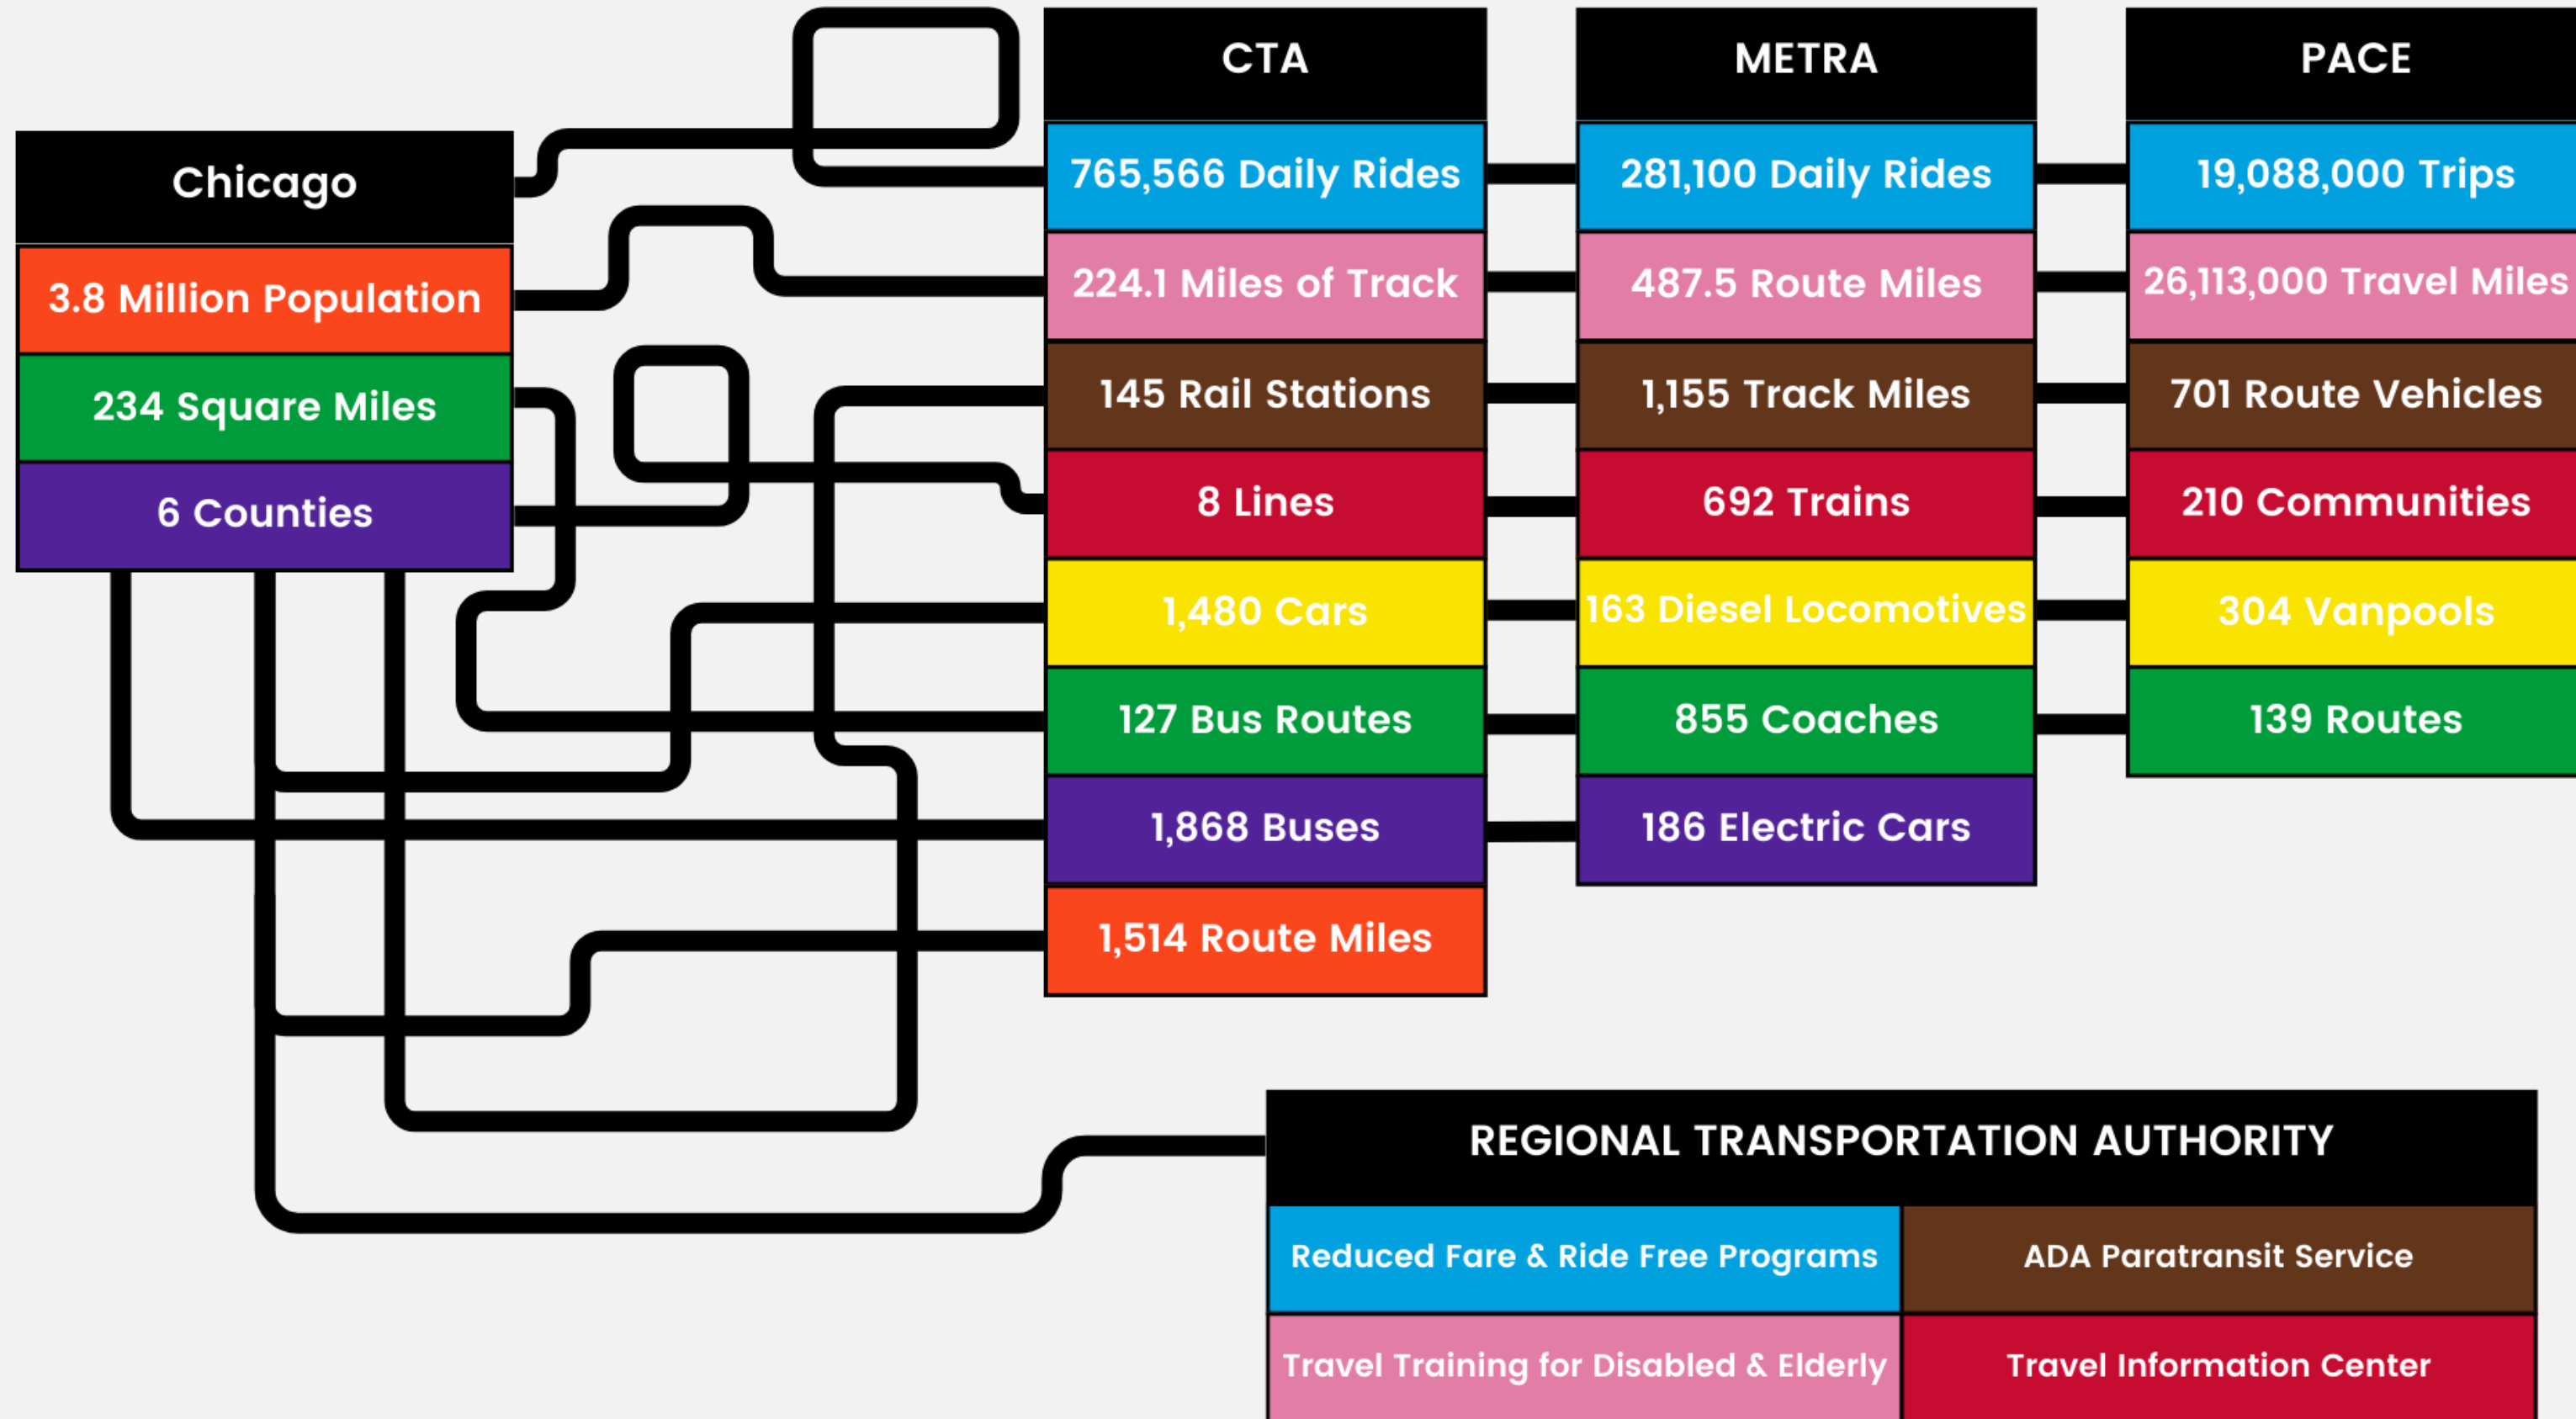

CUBIC® | Transportation Systems

VENTRA CHICAGO: Innovative Fare Collection

ventra®

Nicole T. Wilson Brown
Senior Program Director

CHICAGO'S PUBLIC TRANSIT NETWORK

WHAT EXCACTLY IS VENTRA?
(all the components)

HOW DID IT START?
(Implementation Process)

WHERE IS VENTRA TODAY?
(what's next)

ventra[®] MOBILE APP

MOBILE APP LAUNCH

VIRTUAL CARD

PARTNERSHIPS
APPLE
GOOGLE

Ventra[®] 3.0

DESIGN & BUILD PHASE

LESSONS LEARNED
(From Ventra Legacy Implementation)

WHAT'S TO COME!

Q&A

THANK YOU!

The logo for CUBIC Transportation Systems. The word "CUBIC" is in a large, bold, white, sans-serif font. To its right is a vertical white line, followed by the words "Transportation Systems" in a smaller, white, sans-serif font.

CUBIC[®] | Transportation Systems

CONTACT US:

9233 Balboa Avenue

San Diego, CA 92123

ctsinfo@cubic.com

cubic.com/transportation

 Connect with us on LinkedIn

Advancing Mobility Together™