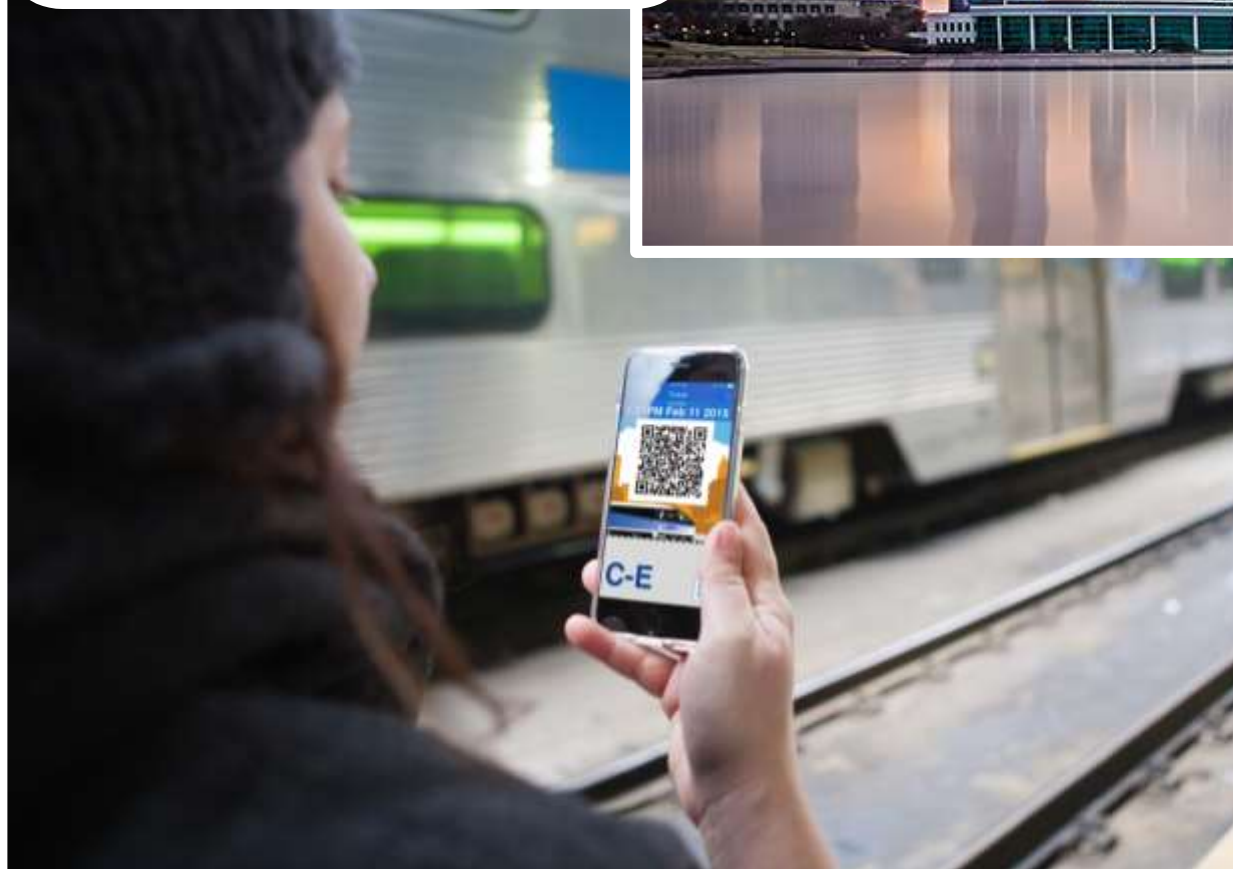

CUBIC® | Transportation Systems

VENTRA CHICAGO: Innovative Fare Collection

ventra®

Nicole T. Wilson Brown
Senior Program Director

CHICAGO'S PUBLIC TRANSIT NETWORK

WHAT EXCACTLY IS VENTRA?
(all the components)

HOW DID IT START?
(Implementation Process)

WHERE IS VENTRA TODAY?
(what's next)

ventra[®] MOBILE APP

MOBILE APP LAUNCH

VIRTUAL CARD

PARTNERSHIPS
APPLE
GOOGLE

Ventra[®] 3.0

DESIGN & BUILD PHASE

LESSONS LEARNED
(From Ventra Legacy Implementation)

WHAT'S TO COME!

Q&A

THANK YOU!

The logo for CUBIC Transportation Systems. The word "CUBIC" is in a large, bold, white, sans-serif font. To its right is a vertical white line, followed by the words "Transportation Systems" in a smaller, white, sans-serif font.