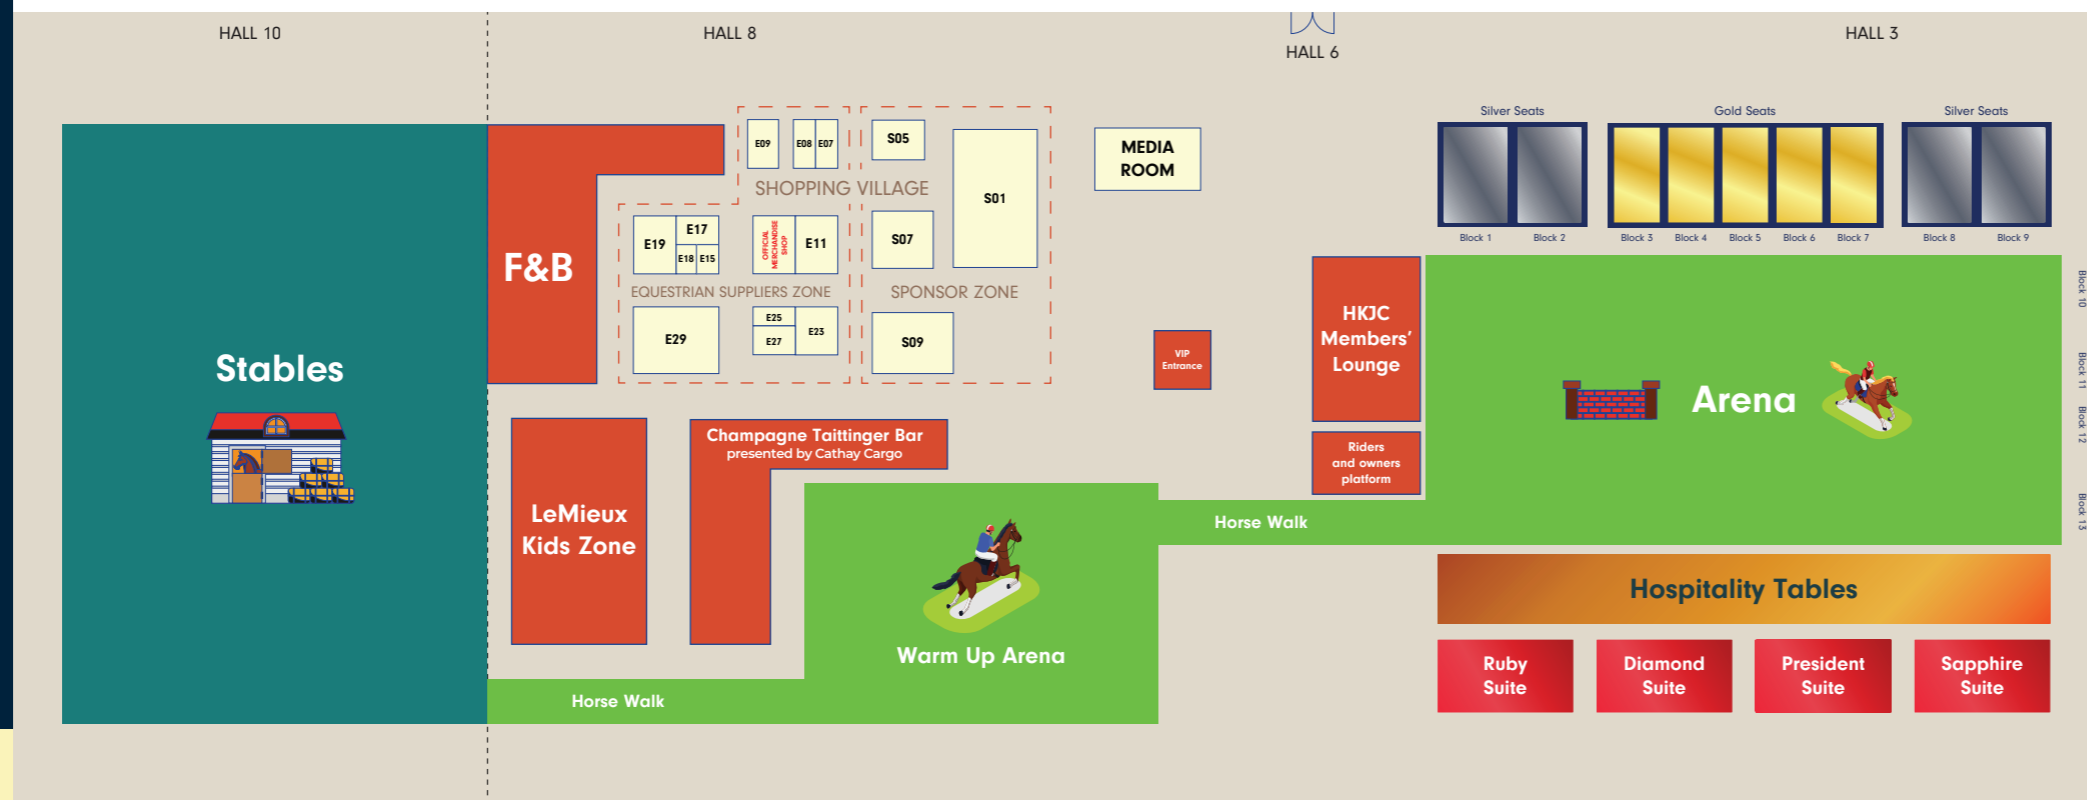

THE LONGINES
HONG KONG INTERNATIONAL
HORSE SHOW
香港國際馬術盛典

30 January–1 February 2026
AsiaWorld-Expo

SHOW FLOORPLAN

Sponsors & Exhibitors

- | | | | |
|-----|-----------------------------------|-----|--|
| A07 | MERCATO GOURMET | C19 | GRANDMORUS |
| A09 | BAMBOVO | C51 | SEEFOD ROOM |
| A11 | HALUS CAFE | C61 | GF MEDIA ART |
| A15 | MOTHER PEARL | D11 | XIANGXIONG HUO'ER |
| A17 | DRINK LA | D12 | DEEP ROBOTICS |
| A19 | MOON XIANG NONG | D13 | TALKING TOM&FRIENDS |
| A21 | HAUSTAGE | D14 | WIGAIN |
| A27 | CASKELLS | D17 | BENTLEY |
| A31 | ISABELLE.C | D63 | DC CHARITY FOUNDATION |
| A33 | IMELDA HO MILLINERY | D67 | ASIA ACES PICKLEBALL ACADEMY |
| A35 | OLD DESIGN STORE | E07 | THE EQUESTRIAN FEDERATION OF H.K., CHINA |
| A37 | BIFU | E08 | CONNOLLY'S RED MILLS |
| B11 | ALARCON V. LIMITED | E09 | YAGYA |
| B13 | DIVERXU | E11 | HARCOUR |
| B15 | PO LEUNG KUK | E15 | HORSE CAPTAIN |
| B17 | TRYFINNISH | E17 | LA FANTASTIQUE |
| B19 | LAN KWAI FONG GROUP | E18 | CPEC |
| B21 | HEXATEAS | E19 | RIDING FOR THE DISABLED ASSOCIATION |
| B23 | CARLSBERG | E23 | MERAVIGLIA RIDING |
| B25 | YOUNG KNITWEAR DESIGNERS' CONTEST | E25 | IKONIC |
| B33 | HONG KONG KIDS FASHION WEEK | E27 | WILLIAM INTERNATIONAL EQUESTRIAN CENTER |
| C11 | THE RACING CLUB | E29 | HORSE & HOUND HK |
| C13 | OAKLEY HONG KONG | S01 | THE HONG KONG JOCKEY CLUB |
| C15 | TRAIN OF GLAMOUR | S05 | XPENG |
| C17 | CANPREV | S07 | ASIAWORLD-EXPO |
| | | S09 | LONGINES |

EAST LOBBY ENTRANCE (Located at Level 1)

ARENA SEATING KEY

- HOSPITALITY SUITES
- HOSPITALITY TABLES
- GOLD SEATS
- SILVER SEATS

For the latest floorplan, please visit our website or scan the QR code provided.