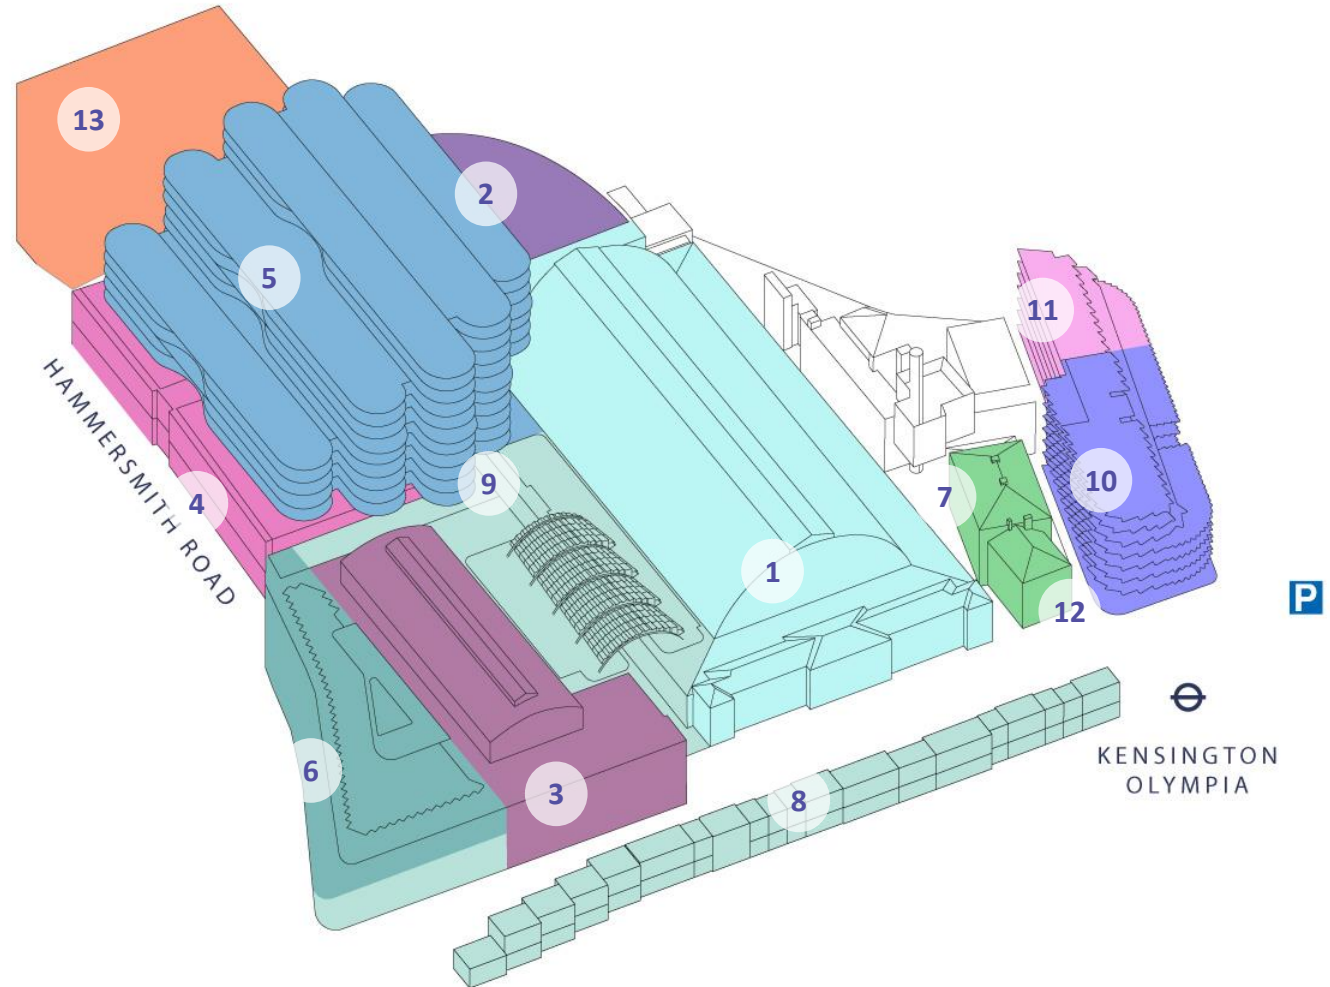

Olympia London's Future

Part of a world-class visitor destination from 2024

	Building / Space	Use
1	Olympia Grand	Event space
2	Olympia West	Event space + music arena above (AEG Presents)
3	Olympia National	Event space
4	1 Olympia Square	Event space
5	1 Olympia Square	Conference facilities + food & beverage with office space above
6	Hotel	Hotel (citizenM)
7	Pillar Hall	Public realm with food & beverage
8	Olympia Way	Food & beverage and retail
9	Level 2	Public realm with food & beverage
10	Emberton House	Hotel (Hyatt)
11	Emberton House	Creative arts school
12	Emberton House - Lower	Gym
13	Theatre	Theatre (Trafalgar Entertainments)