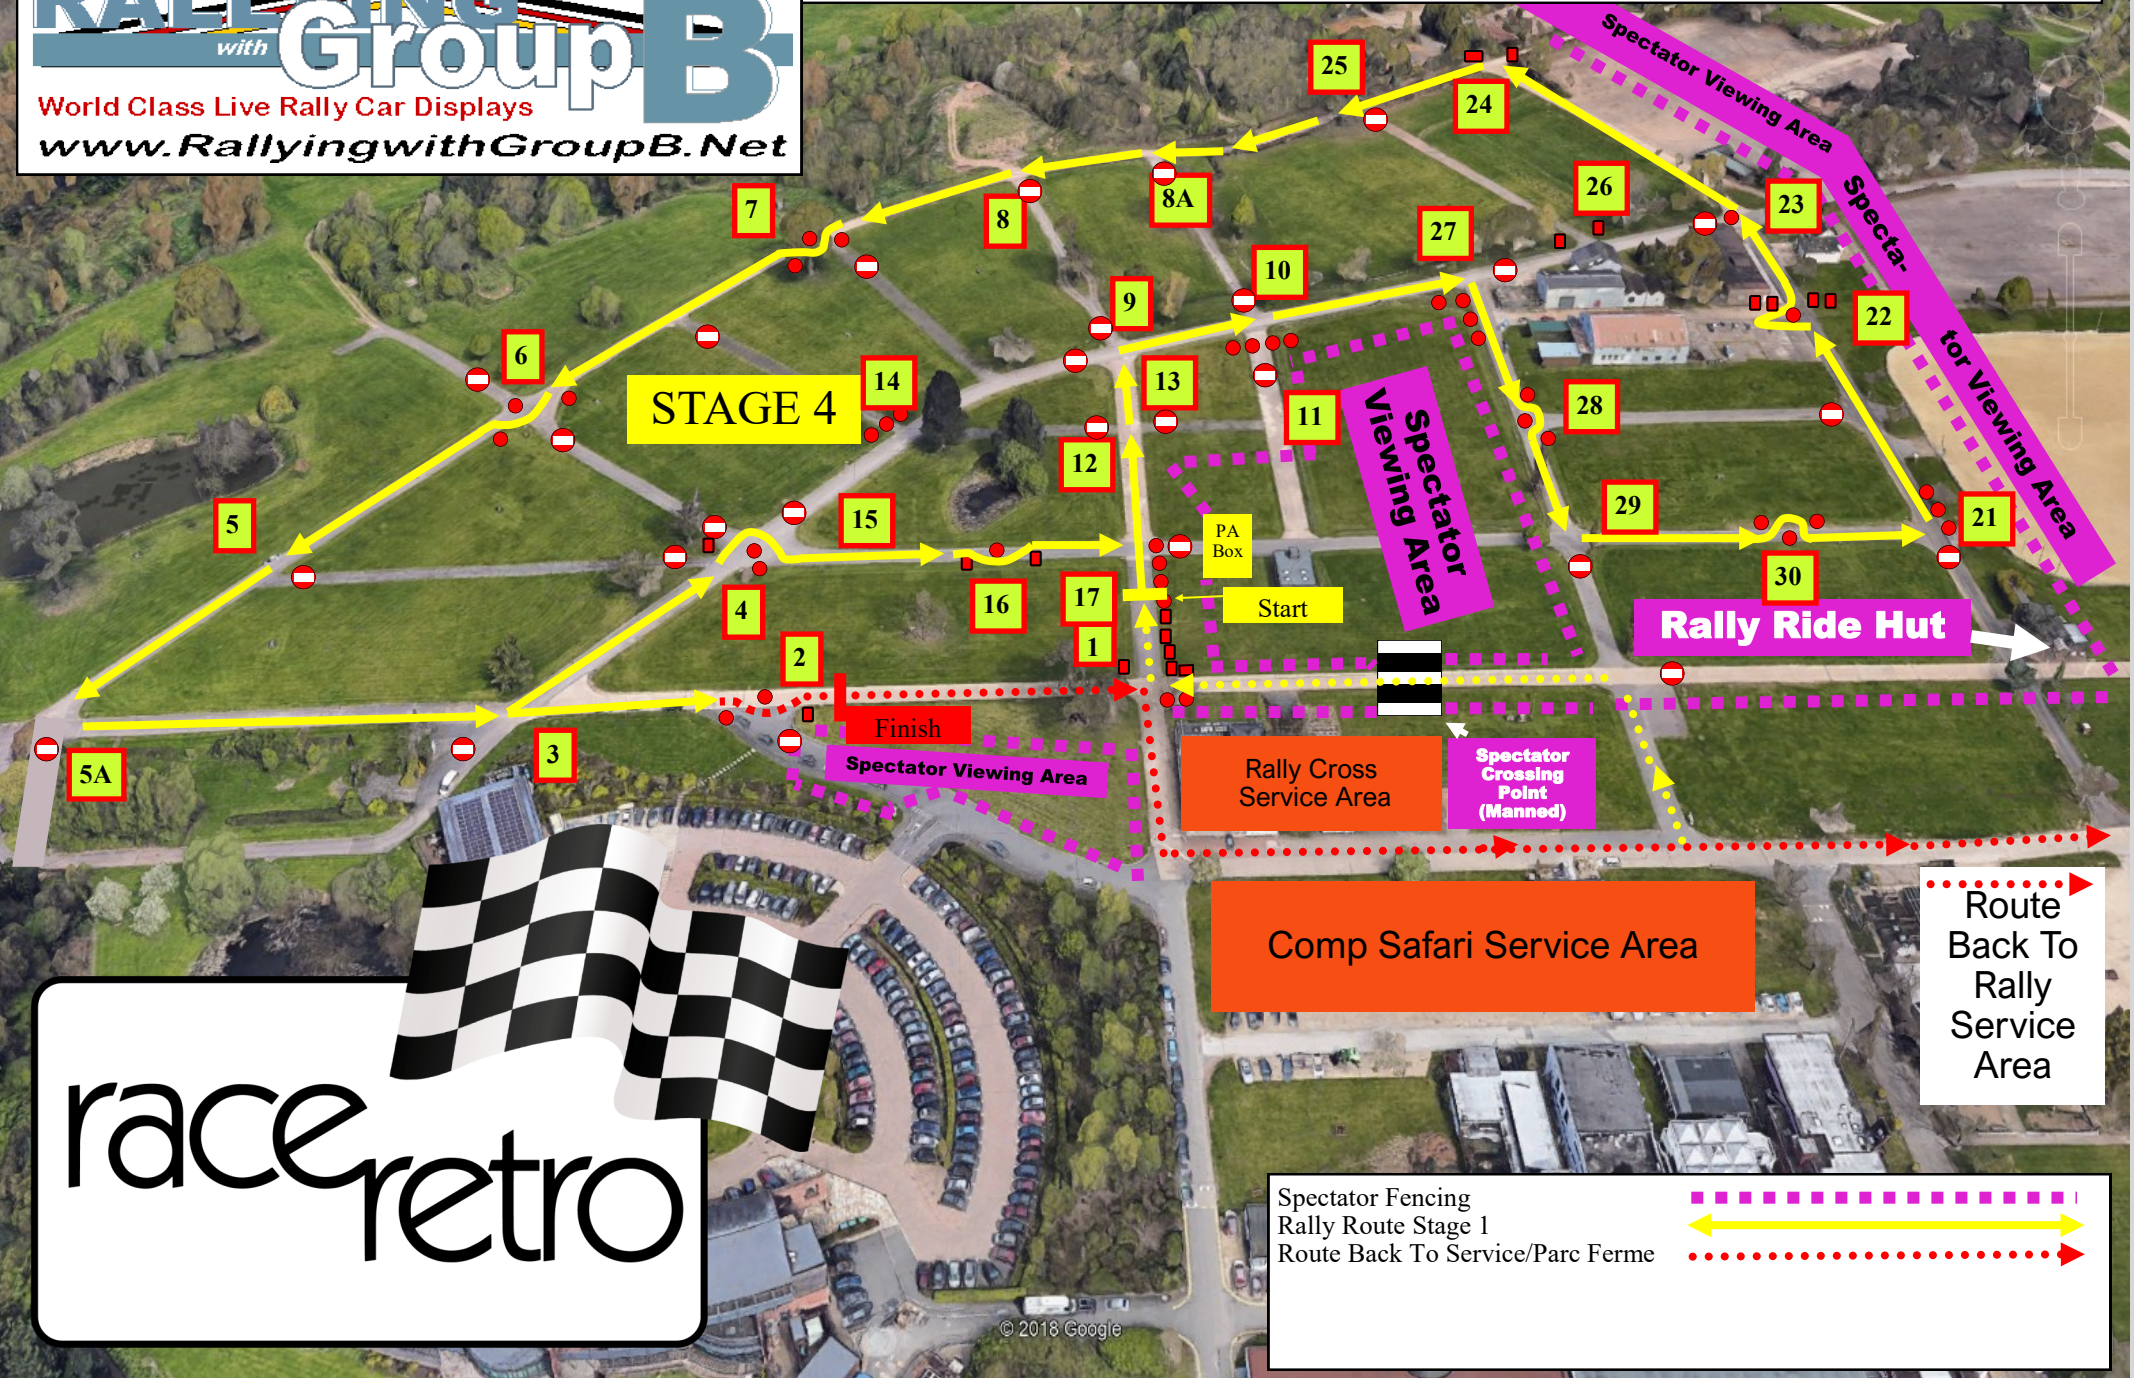

Rally Stage Map 1 Saturday AM

Spectator Fencing
 Rally Route Stage 1
 Rally Route Rally Rides Stage
 Route Back To Service/Parc Ferme

Rally Stage Map 2 Saturday PM

race
retro

- Spectator Fencing
- Rally Route Stage 1
- Rally Route Rally Rides Stage
- Route Back To Service/Parc Ferme

Rally Stage Map 3 Sunday AM

Rally Stage Map 4 Sunday PM

race
retro