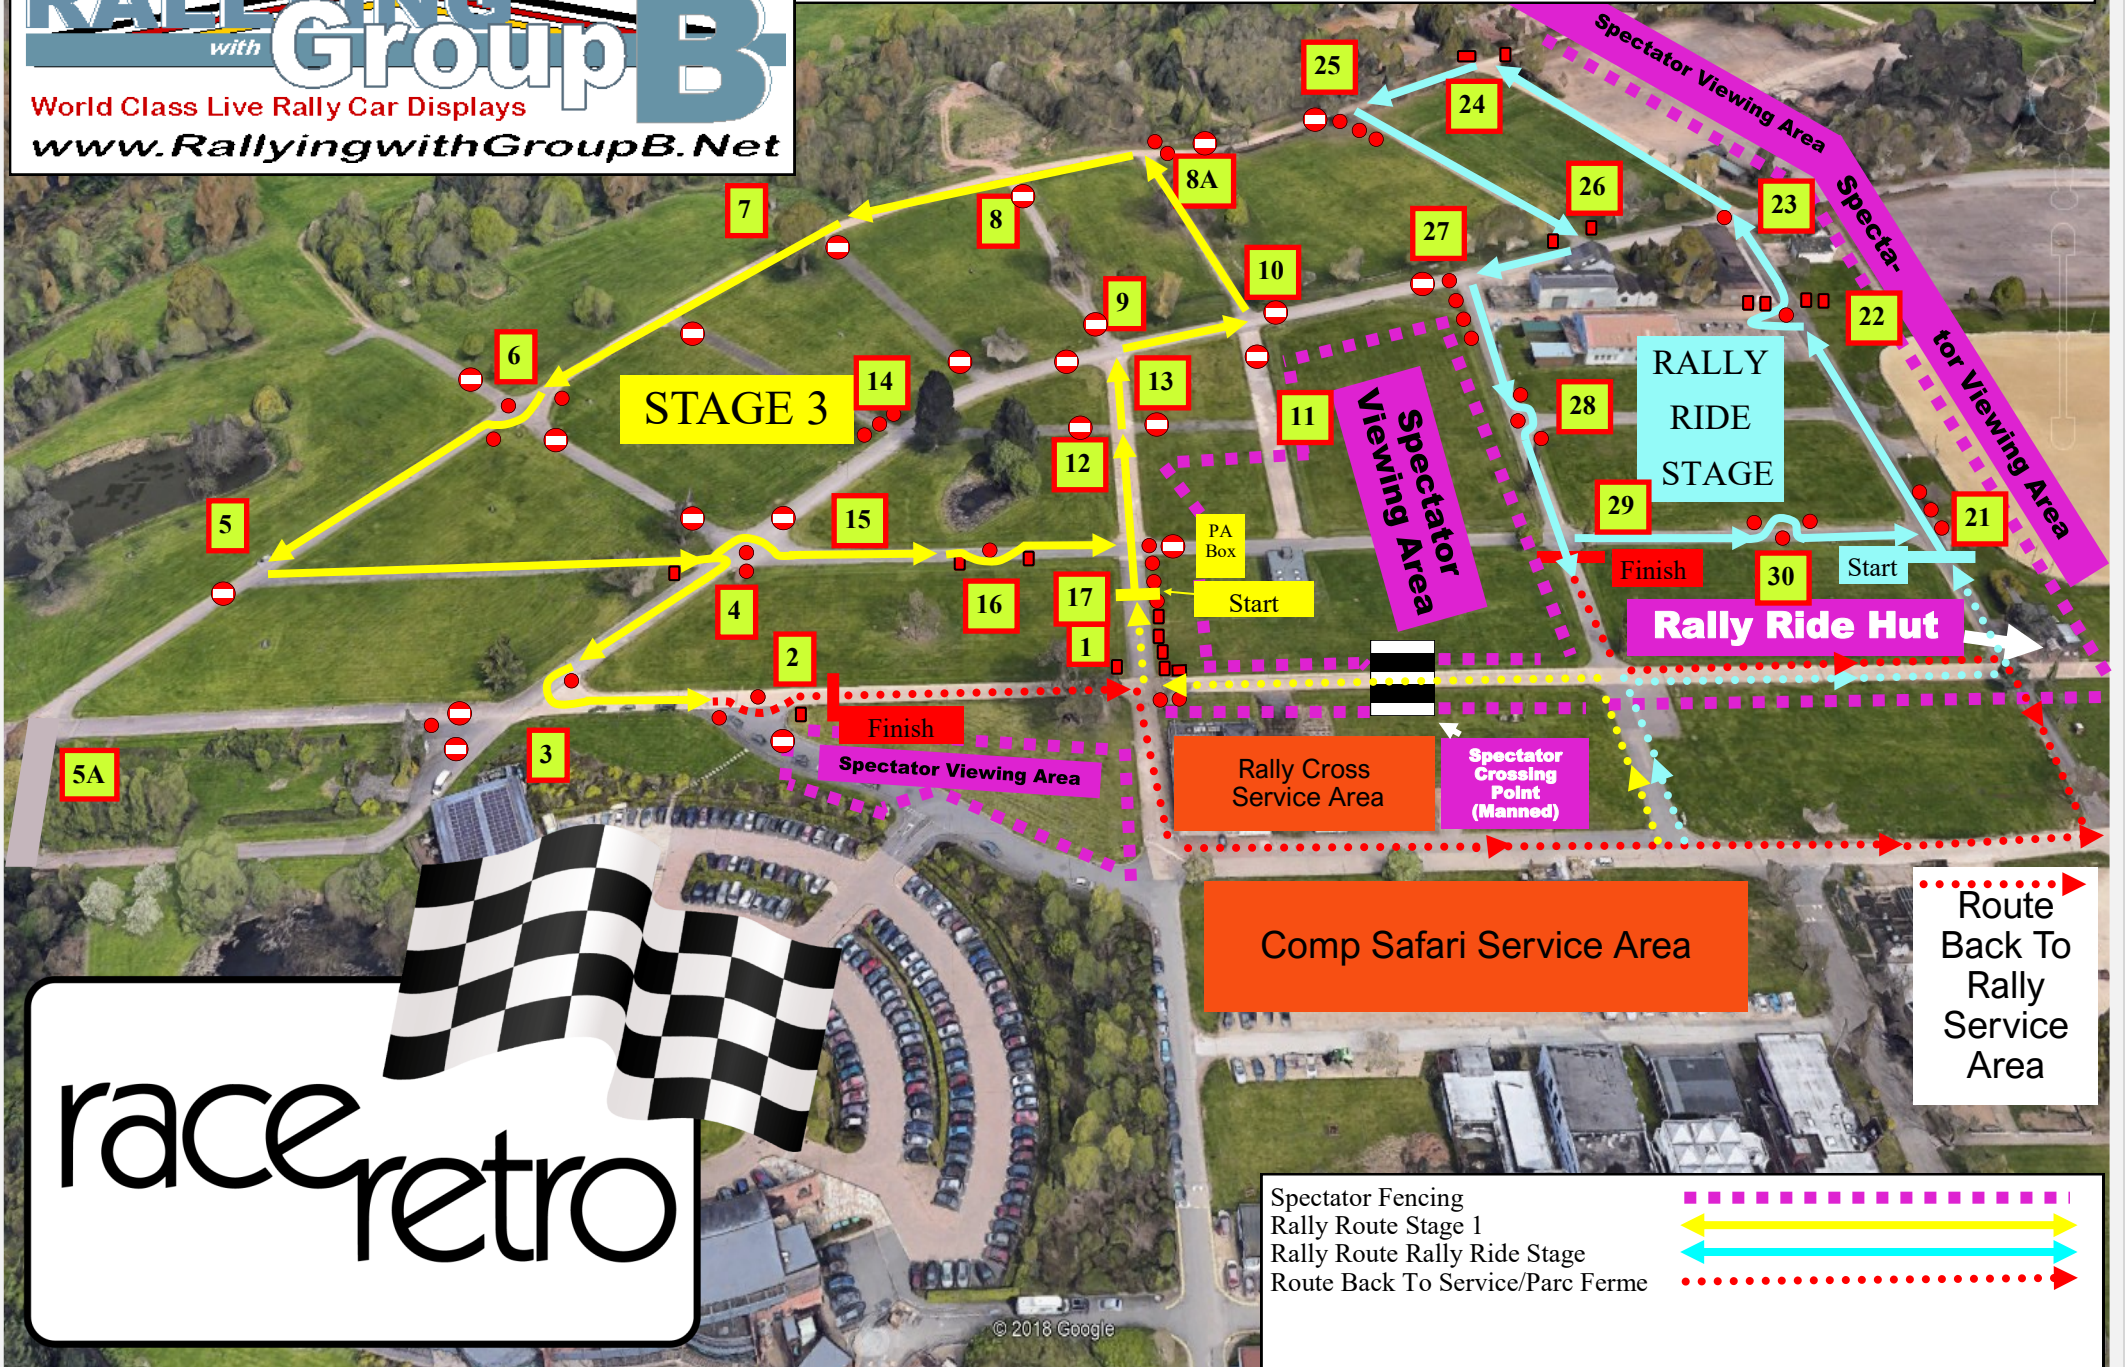

Rally Stage Map 1 Saturday AM

Spectator Fencing
 Rally Route Stage 1
 Rally Route Rally Rides Stage
 Route Back To Service/Parc Ferme

Rally Stage Map 2 Saturday PM

race
retro

- Spectator Fencing
- Rally Route Stage 1
- Rally Route Rally Rides Stage
- Route Back To Service/Parc Ferme

Rally Stage Map 3 Sunday AM

Rally Stage Map 4 Sunday PM

race
retro