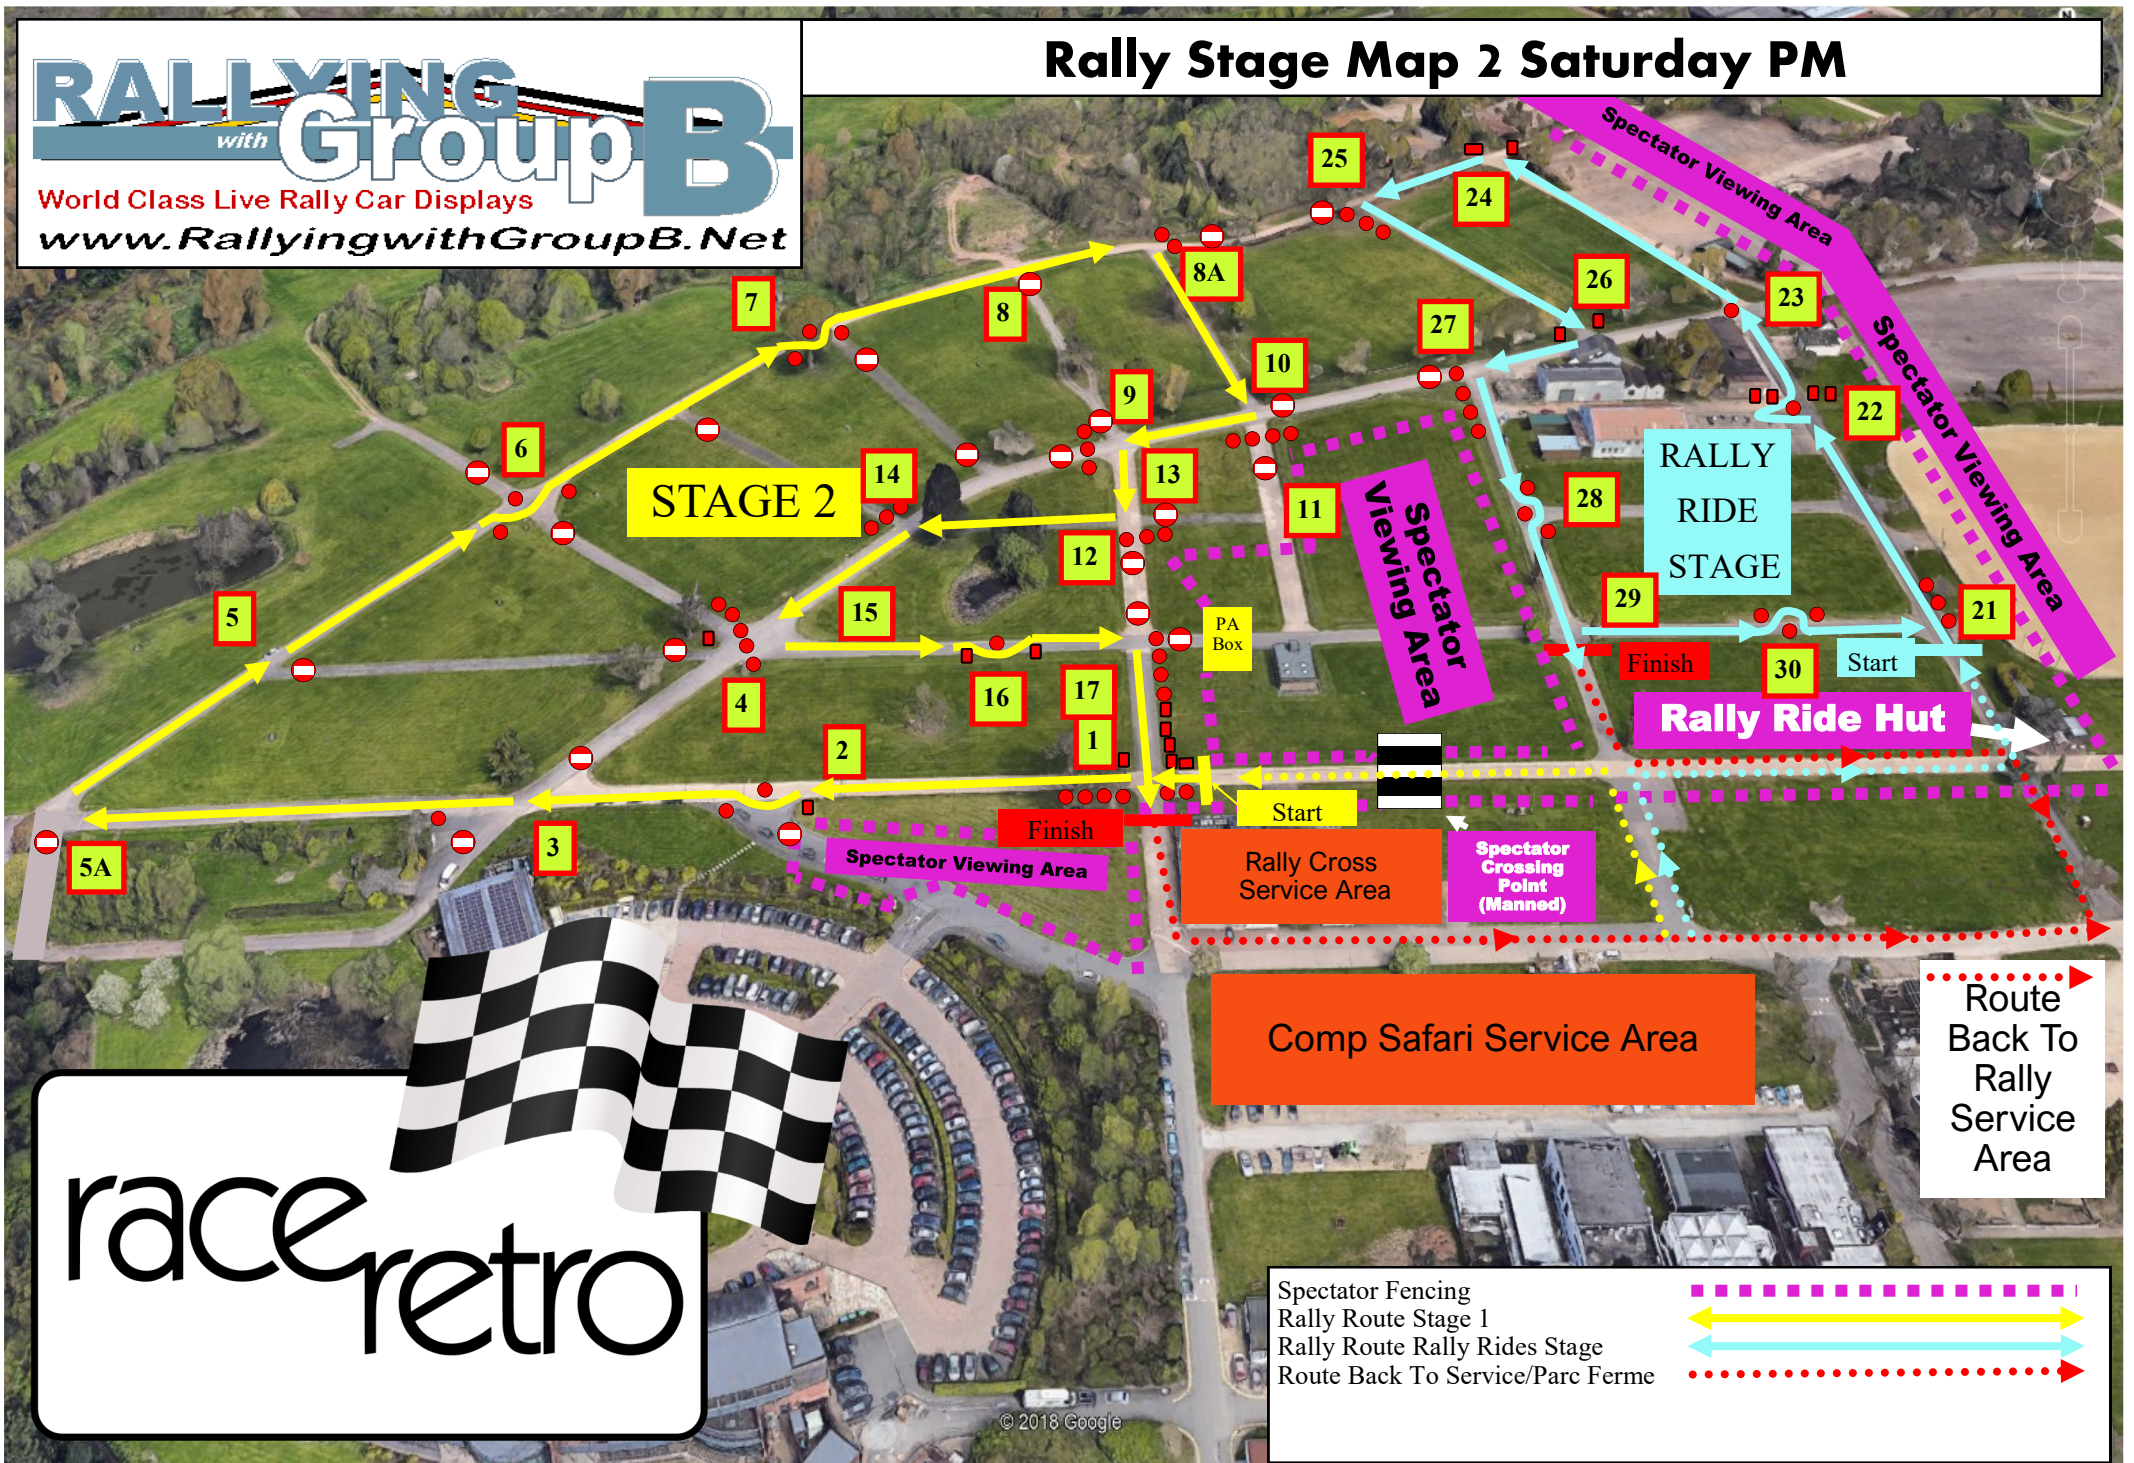

Rally Stage Map 1 Saturday AM

Spectator Fencing
 Rally Route Stage 1
 Rally Route Rally Rides Stage
 Route Back To Service/Parc Ferme

Rally Stage Map 2 Saturday PM

race
retro

- Spectator Fencing
- Rally Route Stage 1
- Rally Route Rally Rides Stage
- Route Back To Service/Parc Ferme

Rally Stage Map 3 Sunday AM

Rally Stage Map 4 Sunday PM

race
retro