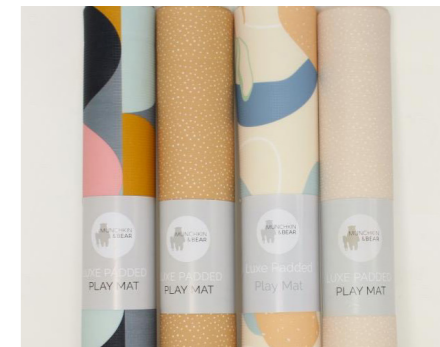

## LECLERC

Looking for the best comfort, functionality, and eye-catching design? Our Leclerc Baby Influencer XL stroller is your go-to! The Influencer XL buggy is ideal for travel, nature walks, and terrain experiences thanks to its larger wheels, higher frame, and ability to fold and unfold with one hand.

## OBABY MAYA

The Maya range from Obaby is inspired by Scandinavian design, featuring a clean-cut finish and two-tone colourway, making it the perfect addition for families looking to create a modern and stylish nursery. Suitable from birth, the Maya cot bed will grow with your little one.

## MUNCHKIN MAT

These award-winning Luxe Padded Play Mats are a super soft, stylish, easy to clean, non-toxic and durable place to play for the whole family!

Now found in over 30,000 homes globally, Munchkin & Bear play mats are designed to protect your little ones while they explore the world.