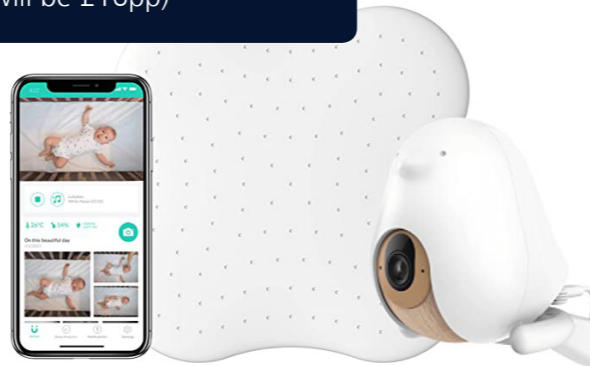

## CUBO AI SLEEP SAFETY BUNDLE

Includes a Sleep Sensor Pad and a Cubo Ai Plus camera that comes with 1 shared stand, a floor base, a crib attachment, and a mobile stand. The Micro motion detection: Comes with 4 motion sensors detecting micro movements on the mattress with cover-age 4 times wider than similar products, picking the up baby's every little movement.

## PIPPETA

Every mamma want her hands free for extra cuddles. Here at Pippeta, we know that mums always have plenty to do, and sitting down to express milk isn't always convenient. That's why our Pippeta pump makes it possible to pump while on the go. Being small and lightweight this pump can be worn inside your nursing bra, with no tubes or wires - it's truly hands free!

## LECLERC

Looking for the best comfort, functionality, and eye-catching design? Our Leclerc Baby Influencer XL stroller is your go-to! The Influencer XL buggy is ideal for travel, nature walks, and terrain experiences thanks to its larger wheels, higher frame, and ability to fold and unfold with one hand.

## OBABY MAYA

The Maya range from Obaby is inspired by Scandinavian design, featuring a clean-cut finish and two-tone colourway, making it the perfect addition for families looking to create a modern and stylish nursery. Suitable from birth, the Maya cot bed will grow with your little one.