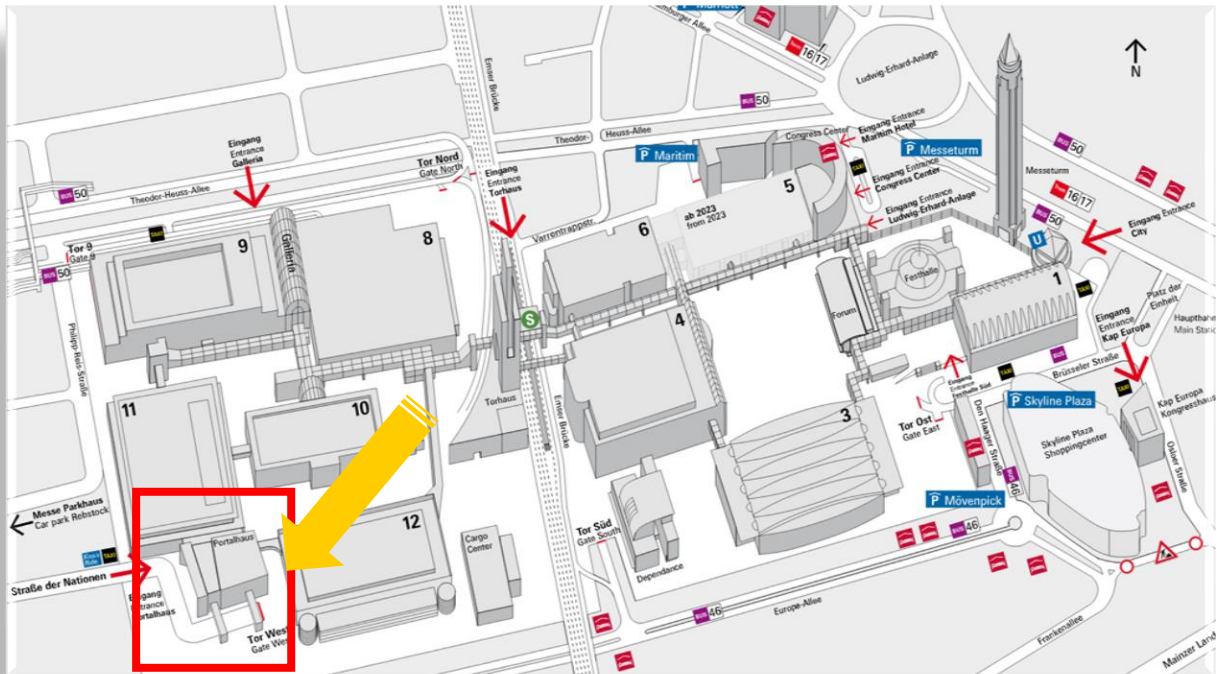

Rooms – Portalhaus – Levels 1, C and VIA

These rooms are located at Portalhaus on the first and C floors and at the VIA Mobile covered moving walkway
Please note that the Portalhaus is located right next and connected to Halls 11 and 12.

Location

Portalhaus