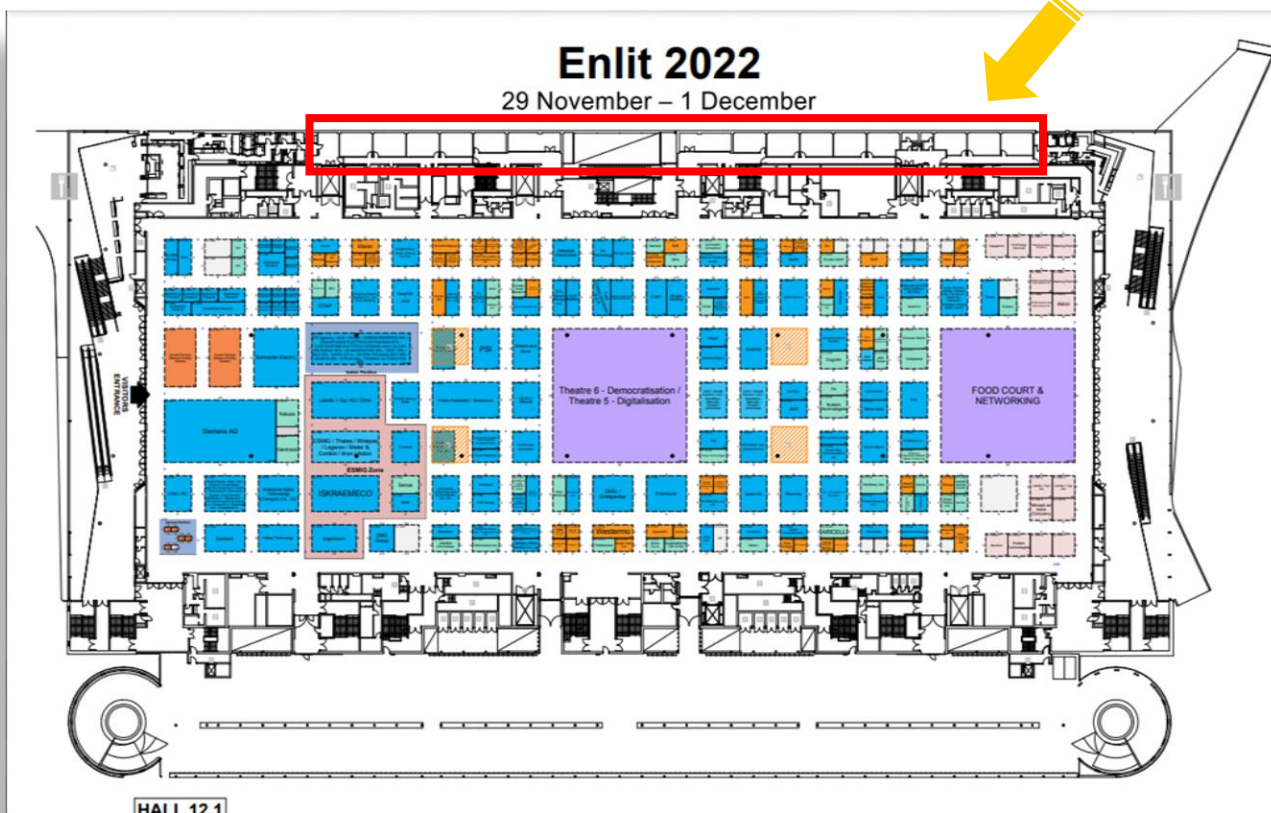

29 November – 1 December | Frankfurt, Germany

Meeting Rooms

@Enlit_Europe and be part of the discussion by using #EnlitEurope
<http://enlit-europe.com/>

Meeting Rooms - Hall 12 Level 1

These meeting rooms are located on the first floor of Hall 12 reachable via stairs or elevator.

Floorplan Location

Hall 12.1

Updated 26/09/2022

Meeting rooms Large:

**Picture shown are examples of the rooms. Please note that they may vary due to availability.*

@Enlit_Europe and be part of the discussion by using #EnlitEurope
<http://enlit-europe.com/>

Rooms – Portalhaus – Levels 1, C and VIA

These rooms are located at Portalhaus on the first and C floors and at the VIA Mobile covered moving walkway
Please note that the Portalhaus is located right next and connected to Halls 11 and 12.

Hall	Setup					Price (excl.VAT) 1 day
PH.VIA	Category	Theater	Boardroom	Class/ Parlament	U shape	
Frequenz 1	Conference room, Large	142	44	49		€ 4,500.00
Frequenz 2	Conference room, Large	142	44	49		€ 4,500.00
Frequenz 1+2	Hall, Medium	299	68	140		€ 8,000.00
PH.1	Category	Theater	Boardroom	Class/ Parlament	U shape	
Sequenz	Meeting room, Large	35	14			€ 2,500.00
Transparenz 1	Conference room, Large	142	44	49		€ 4,500.00
Transparenz 2	Conference room, Large	142	44	49		€ 4,500.00
Transparenz 1+2	Hall, Medium	299	68	140		€ 8,000.00
PH.C	Category	Theater	Boardroom	Class/ Parlament	U shape	
Lux	Meeting room, Small	20	14			€ 1,750.00
Lumen	Meeting room, Large	35	18			€ 2,000.00
Candela	Meeting room, Large	35	14			€ 2,000.00
Focus	Meeting room, Large	35	18	15		€ 2,000.00
Prisma	Meeting room, Large	54	24	25		€ 3,000.00