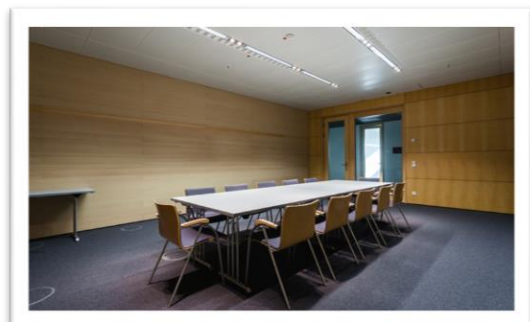

Location

Portalhaus

Conference rooms Large:

Hall: as two conference rooms combined

Meeting rooms Small:

*Picture shown are examples of the rooms. Please note that they may vary due to availability.

@Enlit_Europe and be part of the discussion by using #EnlitEurope
<http://enlit-europe.com/>

Overview pricing:

Hall	Setup					Price (excl.VAT) 3 days
12.1	Category	Theater	Boardroom	Class/ Parlament	U shape	
Lapis	Meeting room, Large	30	20	18	17	€ 5,000.00
Jaspis	Meeting room, Large	30	20	18	17	€ 5,000.00
Smaragd	Meeting room, Large	30	20	18	17	€ 5,000.00
Saphir	Meeting room, Large	30	20	18	17	€ 5,000.00
Rubin	Meeting room, Large	30	20	18	17	€ 5,000.00
Achat	Meeting room, Large	30	20	18	17	€ 5,000.00
Amethyst	Meeting room, Large	30	20	18	17	€ 5,000.00
Aventurin	Meeting room, Large	30	20	18	17	€ 5,000.00
Jade	Meeting room, Large	30	20	18	17	€ 5,000.00
Onyx	Meeting room, Large	30	20	18	17	€ 5,000.00
Opal	Meeting room, Large	30	20	18	17	€ 5,000.00
Pyrit	Meeting room, Large	30	20	18	17	€ 5,000.00

Hall	Setup					Price (excl.VAT) 1 day
PH.VIA	Category	Theater	Boardroom	Class/ Parlament	U shape	
Frequenz 1	Conference room, Large	142	44	49		€ 4,500.00
Frequenz 2	Conference room, Large	142	44	49		€ 4,500.00
Frequenz 1+2	Hall, Medium	299	68	140		€ 8,000.00
PH.1	Category	Theater	Boardroom	Class/ Parlament	U shape	
Sequenz	Meeting room, Large	35	14			€ 2,500.00
Transparenz 1	Conference room, Large	142	44	49		€ 4,500.00
Transparenz 2	Conference room, Large	142	44	49		€ 4,500.00
Transparenz 1+2	Hall, Medium	299	68	140		€ 8,000.00
PH.C	Category	Theater	Boardroom	Class/ Parlament	U shape	
Lux	Meeting room, Small	20	14			€ 1,750.00
Lumen	Meeting room, Large	35	18			€ 2,000.00
Candela	Meeting room, Large	35	14			€ 2,000.00
Focus	Meeting room, Large	35	18	15		€ 2,000.00
Prisma	Meeting room, Large	54	24	25		€ 3,000.00