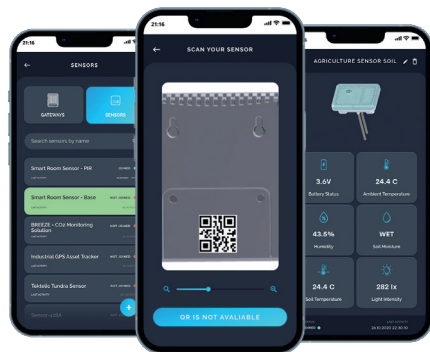

LeapX is the simplest way to activate and test TEKTELIC Gateways, Devices, and Sensors.

- Download the LeapX App for iOS or Android
- Sign up & log in
- Scan the QR code on your Gateway and Sensors and the IoT JUST WORKS!

TEMPO

Comprehensive and simple-to-use Smart Meeting Room Booking solution.

LOCUS

With LOCUS, enterprises can track their assets across numerous buildings, offices, and warehouses.

eDoctor

End-to-End solution for continuous vital sign monitoring for respiratory health.

BREEZE

Visualize CO2 levels in the office, home, or any other indoor premises.

CONTACT US

ROBERT FOGLIANI

DIRECTOR, BUSINESS DEVELOPMENT AND SALES, FRANCE, BENELUX AND SOUTH EUROPE
MOBILE: +33 - 7 - 63 - 60 - 52 - 32
RFOGLIANI@TEKTELIC.COM