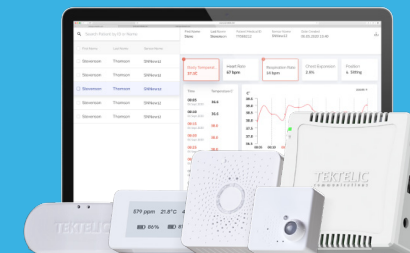

END-to-END SOLUTIONS

TEKTELIC dedicated a significant part of its R&D resources to the development of End-to-End IoT Solutions with an open API for easy integration with any IoT platform across a range of use case verticals.