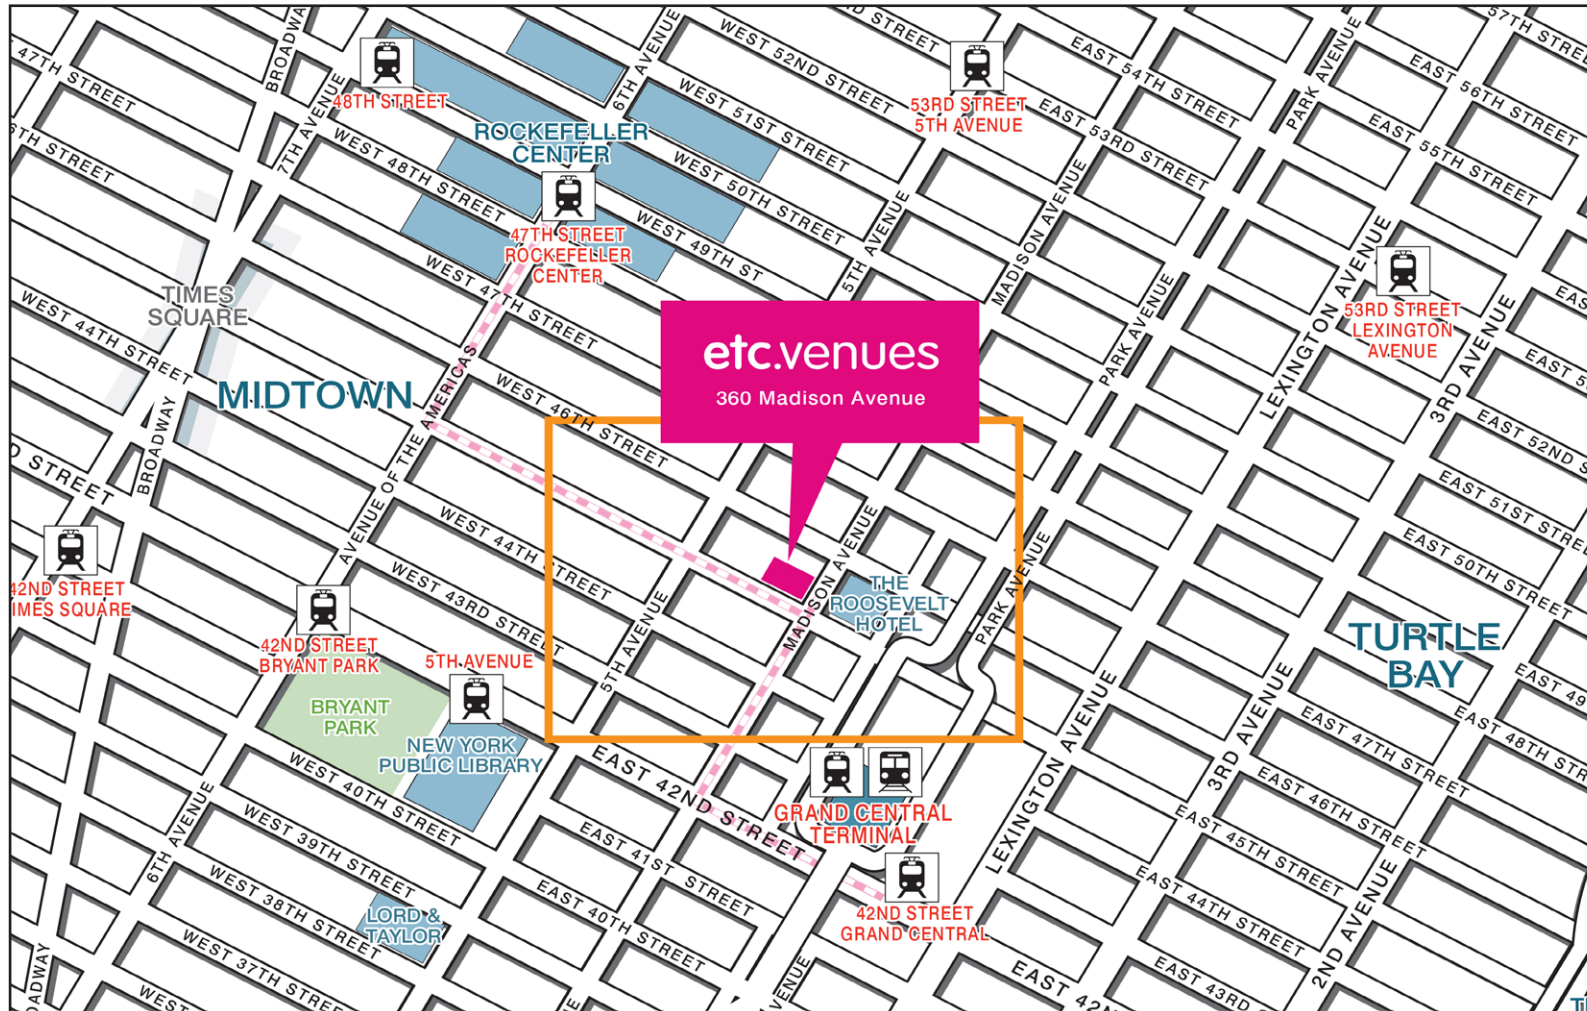

# Directions to etc.venues at 360 Madison Avenue

360 Madison Avenue, New York, NY 10017

Call: 646-844-6004

Email: [The.Team@etcvenues.com](mailto:The.Team@etcvenues.com)

etc.venues at 360 Madison is located on the corner of Madison Avenue and East 45th Street.

Directions from Grand Central Terminal (subways 4, 5, 6, 7 & S)

Exit Grand Central Terminal on 42nd Street. Turn right out of the station. Turn right onto Madison Avenue and continue up to 45th Street. 360 Madison Avenue is on the left hand side.

Directions from subway 47-50 Streets Rockefeller Center (subways B, D, F & M)

Exit the station on Avenue of the Americas (6th Avenue) and turn left. Turn left onto 45th Street, cross over 5th Avenue and 360 Madison will be on the left hand side.