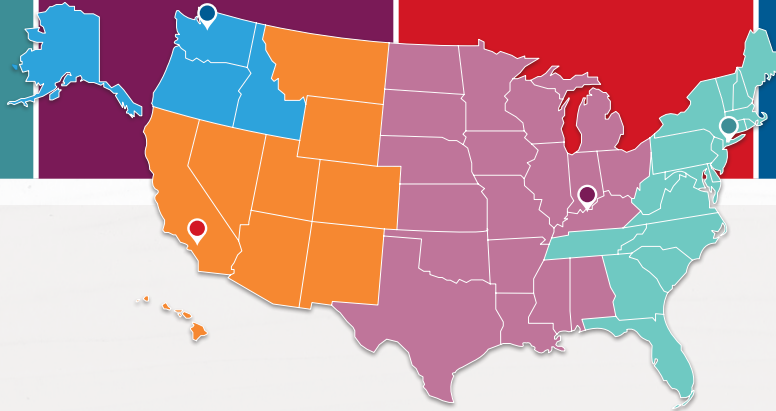

EASTERN US	MIDWEST US	WESTERN US	PACIFIC NORTHWEST
			
<i>New York</i>	<i>Louisville</i>	<i>Los Angeles</i>	<i>Seattle</i>
SUNDAY - TUESDAY	FRIDAY & SATURDAY	SUNDAY - TUESDAY	FRIDAY & SATURDAY
<b>MARCH 5-7, 2023</b>	<b>JUNE 2 &amp; 3, 2023</b>	<b>AUGUST 28-30, 2022</b>	<b>SEPTEMBER 30 &amp; OCTOBER 1, 2022</b>
JAVITS CENTER	KENTUCKY INTERNATIONAL CONVENTION CENTER	LA CONVENTION CENTER	SEATTLE CONVENTION CENTER (formerly Washington State Convention Center)
			

BOOTH SIZES + OPTIONS	2022 PRICING	2023 PRICING
	\$28.50/SQFT	
5X10	\$1,425	\$1,425
10X10	\$2,850	\$2,850
10X20	\$5,700	\$5,700
10X30	\$8,550	\$8,550
20X20	\$11,400	\$11,400
CORNER	\$525	\$525
<b>ZONE 1</b> (outlined in bold)	\$500	\$500
<b>FURNITURE PACKAGE</b> (table, chair, wastebasket)	Included	\$250
<b>BASIC FLOORPLAN LISTING</b>	Included	Included
<b>SELECT FLOORPLAN LISTING</b> (1 entry Digital Product Showcase)	\$199	\$199
<b>PREFERRED FLOORPLAN LISTING</b> (2 entries Digital Product Showcase)	\$299	\$299