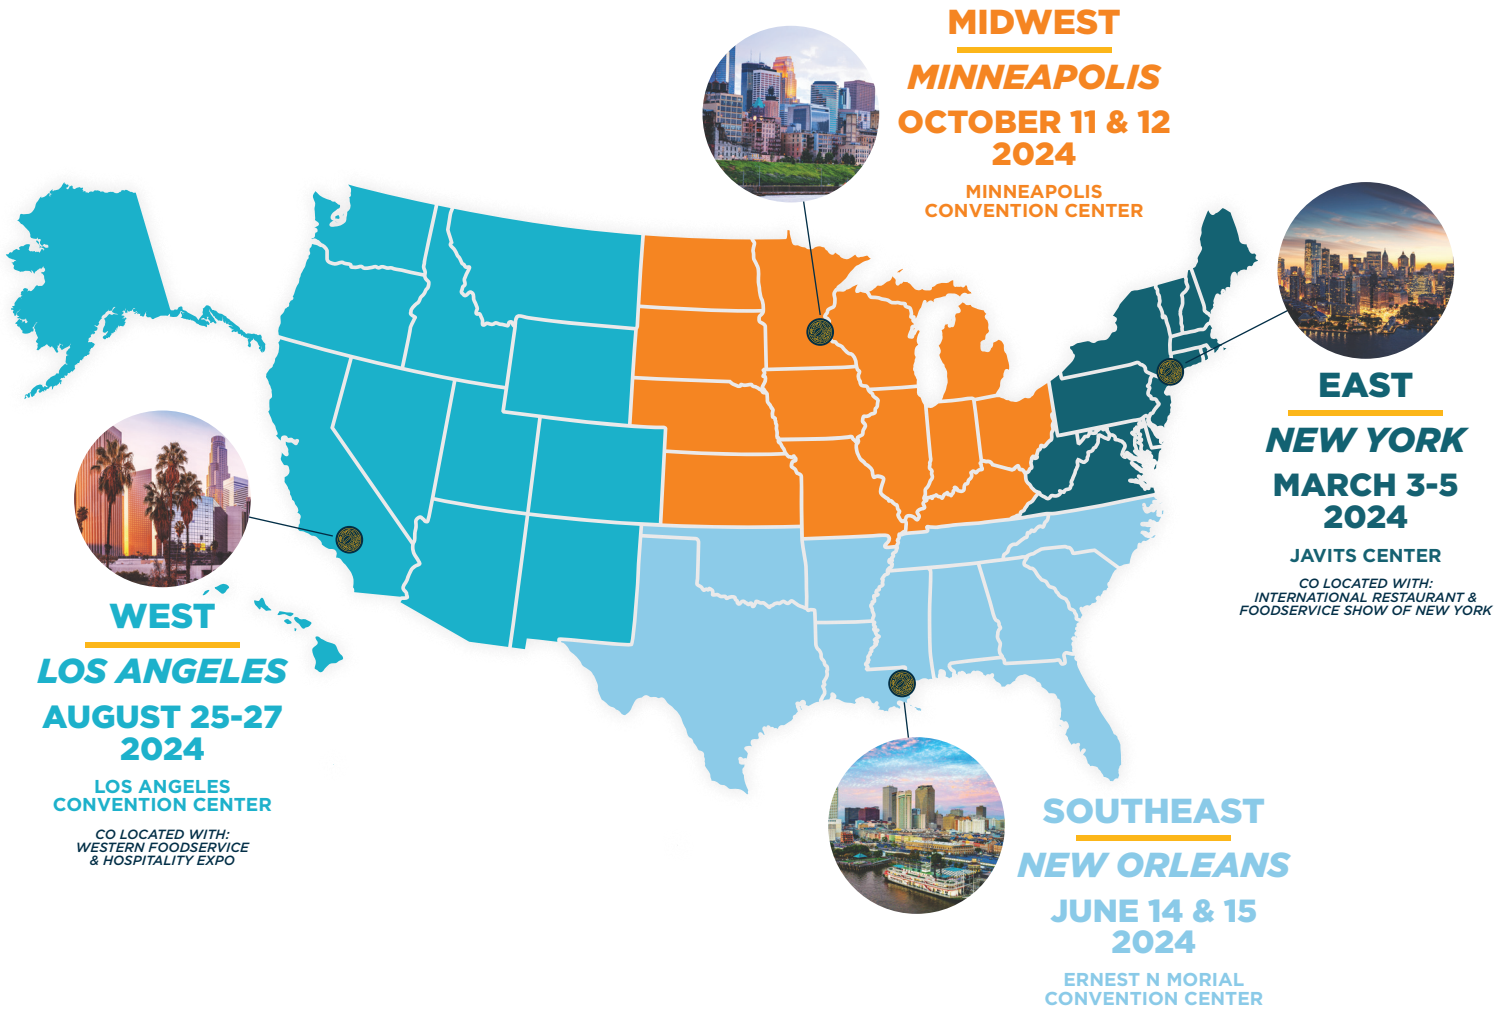

Coffee Fest™

BOOTH SIZES + OPTIONS	2024 PRICING
	29.50/SQFT
5X10	\$1,475
10X5	\$1,750
10X10	\$2,950
10X20	\$5,900
10X30	\$8,850
20X20	\$11,800
CORNER	\$525
ZONE 1	\$525
FURNITURE PACKAGE <i>(TABLE, CHAIR, WASTEBASKET)</i>	\$250
BASIC FLOORPLAN LISTING	INCLUDED
SELECT FLOORPLAN LISTING <i>(1 ENTRY DIGITAL PRODUCT SHOWCASE)</i>	\$199
PREFERRED FLOORPLAN LISTING <i>(2 ENTRIES DIGITAL PRODUCT SHOWCASE)</i>	\$299