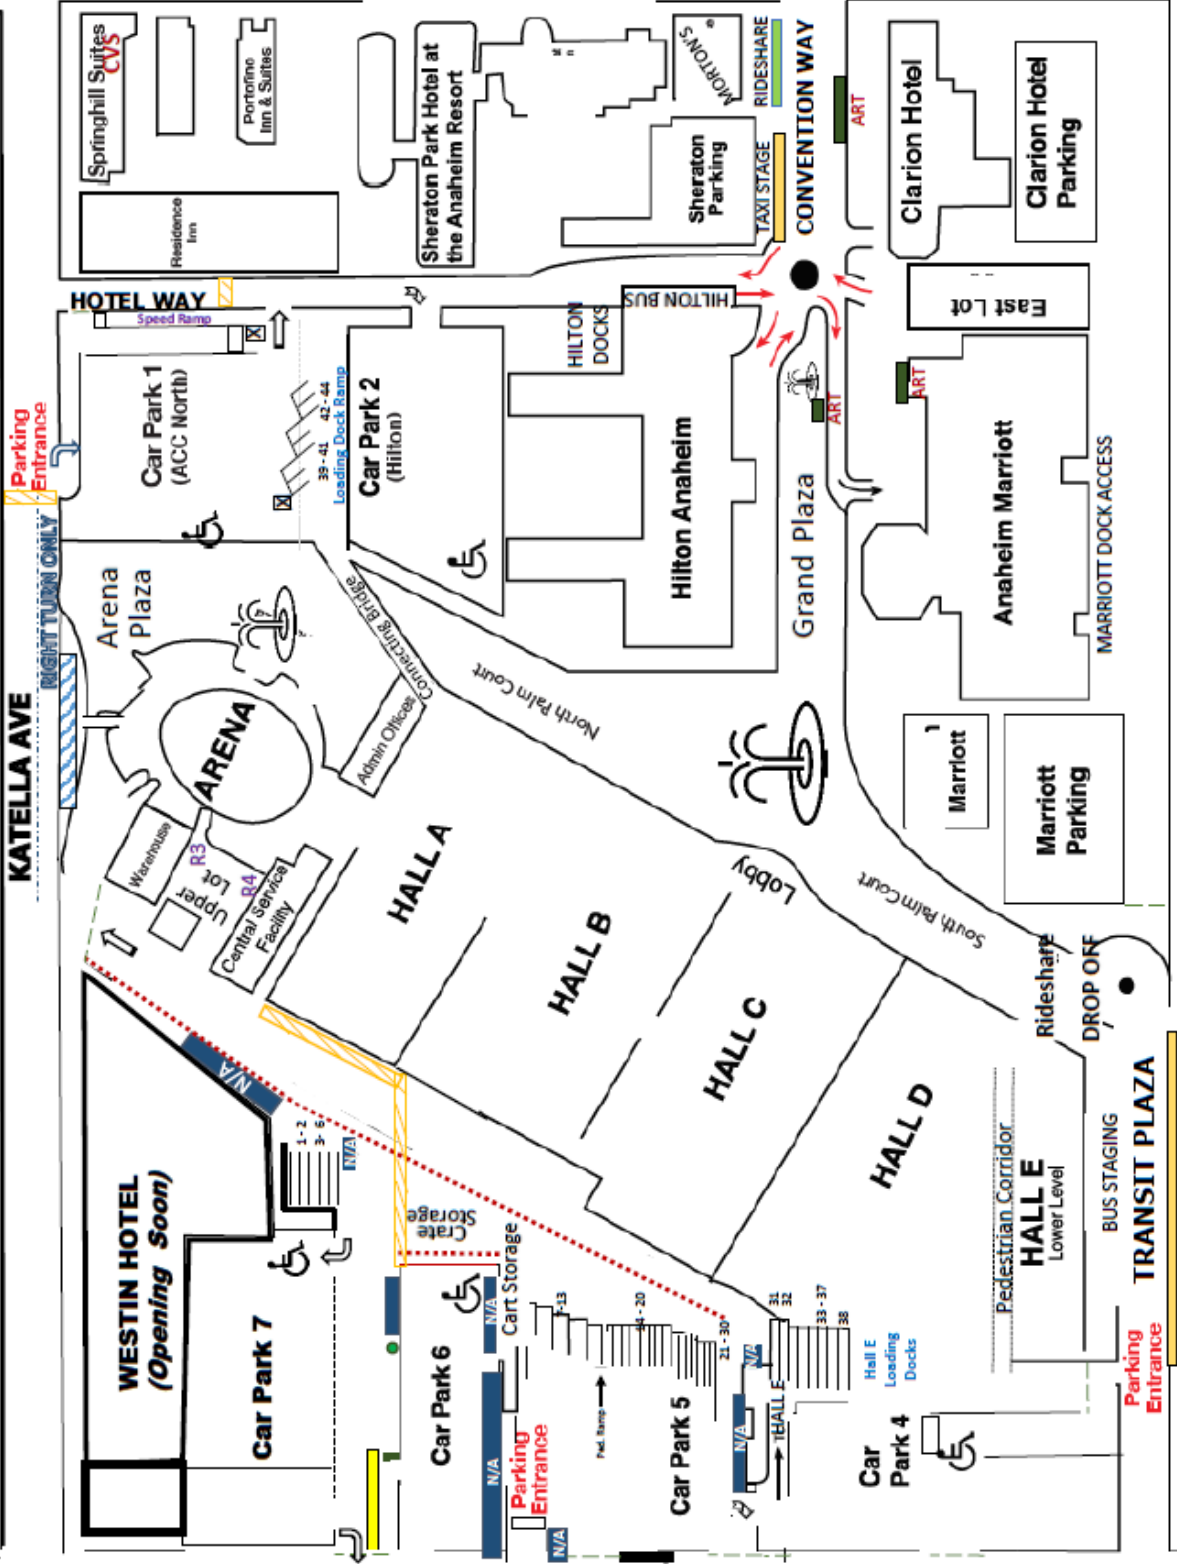

Your cooperation in observing the regulations is requested. Violations will result in citation and/or tow away.

ANAHEIM CONVENTION CENTER PARKING GUIDE

Disney Portal

DLAND DRIVE

DISNEY WAY

ACC Parking at The Shops at Anaheim Gardenwalk

Hyatt House Walgreens

Disney's Toy Story Parking

HARBOR BLVD

Updated 01/29/2021