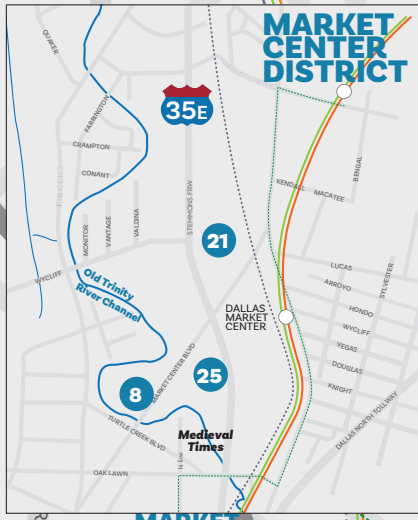

DOWNTOWN DALLAS & SURROUNDING AREA

- KEY**
- DART Rail & Stations
 - DART Stemmons - Design District Service
 - McKinney Avenue Trolley
 - Dallas Streetcar
 - Trinity Railway Express (TRE)

DISTRIBUTECH™

EVENT DATE:
MARCH 24 - 27, 2025

ACCOMMODATIONS (Distance from KBHCCD)

*DRIVING DISTANCE

- | | | |
|---|--|---|
| 1 AC Hotel Dallas Downtown (0.5 MI) | 12 Holiday Inn Express Dallas Downtown (0.4 MI) | 22 Renaissance Saint Elm Dallas Downtown Hotel (0.6 MI) |
| 2 The Adolphus Hotel (0.4 MI) | 13 Homewood Suites Dallas Downtown (0.5 MI) | 23 Residence Inn Dallas Downtown (0.5 MI) |
| 3 Aloft Dallas Downtown (0.2 MI) | 14 Hotel Indigo Dallas Downtown (0.7 MI) | 24 Sheraton Dallas (0.8 MI) |
| 4 CANVAS Hotel (0.5 MI) | 15 Hyatt House - Uptown (1.5 MI) | 25 Sheraton Suites Market Center Dallas (2.3 MI)* |
| 5 Courtyard Dallas Downtown/Reunion District (0.4 MI) | 16 Hyatt Regency Dallas (0.5 MI) | 26 Springhill Suites Dallas Downtown/West End (0.7 MI)* |
| 6 Crowne Plaza Dallas Downtown (0.5 MI) | 17 Lorenzo Hotel (0.3 MI) | 27 The Statler Dallas (0.6 MI) |
| 7 Dallas Marriott Downtown (0.9 MI) | 18 Marriott Dallas Uptown (1.7 MI)* | 28 TownePlace Suites Dallas Downtown (0.4 MI) |
| 8 Doubletree Hotel Dallas Market Center (2.1 MI)* | 19 Omni Dallas Hotel (CONNECTED TO KBHCCD VIA SKYBRIDGE) | 29 TRU Hotel (1.4 MI) |
| 9 Fairfield Inn & Suites Dallas Downtown (0.4 MI) | 20 Pittman Hotel (2.2 MI)* | 30 Virgin Hotels Dallas (1.9 MI)* |
| 10 Hampton Inn & Suites Dallas Downtown (0.5 MI) | 21 Renaissance Dallas Hotel (2.7 MI)* | 31 W Dallas - Victory (1.1 MI) |
| 11 Hilton Garden Inn Downtown Dallas (0.5 MI) | | 32 The Westin Dallas Downtown (0.4 MI) |