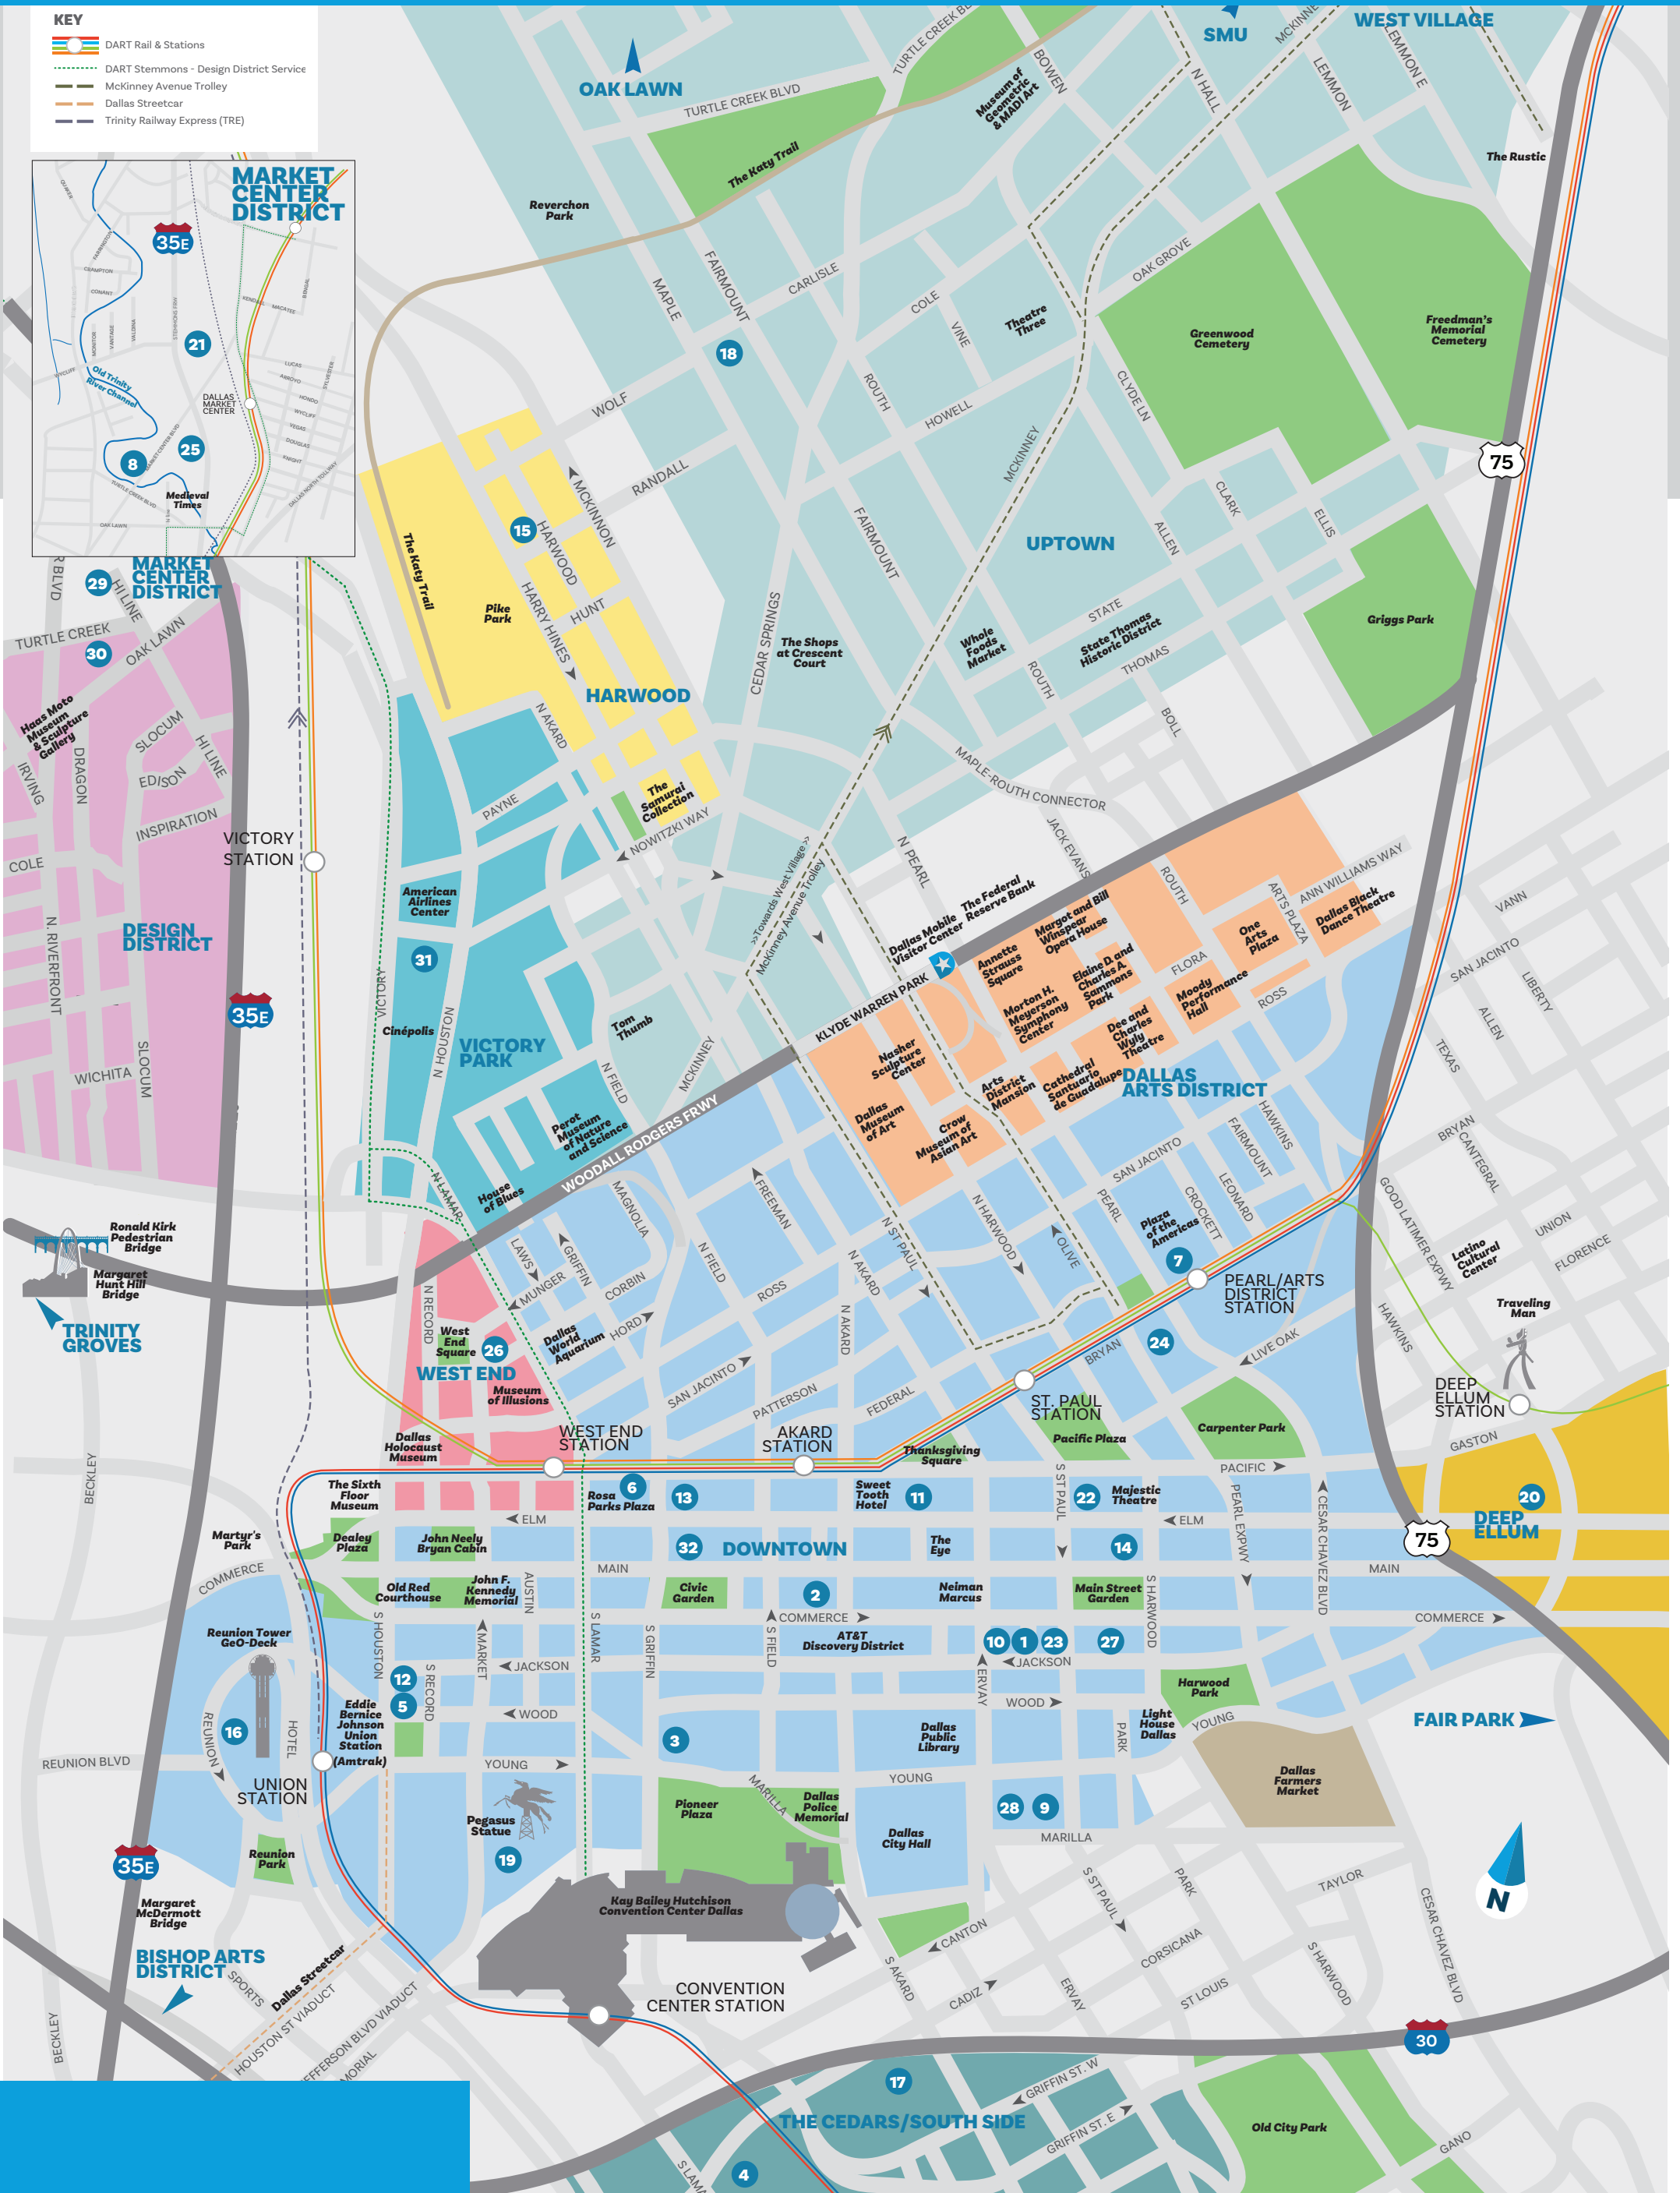

DOWNTOWN DALLAS & SURROUNDING AREA

- KEY**
- DART Rail & Stations
 - DART Stemmons - Design District Service
 - McKinney Avenue Trolley
 - Dallas Streetcar
 - Trinity Railway Express (TRE)

DISTRIBUTECH™

EVENT DATE:
MARCH 24 - 27, 2025

ACCOMMODATIONS (Distance from KBHCCD)

*DRIVING DISTANCE

- | | | |
|---|--|---|
| 1 AC Hotel Dallas Downtown (0.5 MI) | 12 Holiday Inn Express Dallas Downtown (0.4 MI) | 22 Renaissance Saint Elm Dallas Downtown Hotel (0.6 MI) |
| 2 The Adolphus Hotel (0.4 MI) | 13 Homewood Suites Dallas Downtown (0.5 MI) | 23 Residence Inn Dallas Downtown (0.5 MI) |
| 3 Aloft Dallas Downtown (0.2 MI) | 14 Hotel Indigo Dallas Downtown (0.7 MI) | 24 Sheraton Dallas (0.8 MI) |
| 4 CANVAS Hotel (0.5 MI) | 15 Hyatt House - Uptown (1.5 MI) | 25 Sheraton Suites Market Center Dallas (2.3 MI)* |
| 5 Courtyard Dallas Downtown/Reunion District (0.4 MI) | 16 Hyatt Regency Dallas (0.5 MI) | 26 Springhill Suites Dallas Downtown/West End (0.7 MI)* |
| 6 Crowne Plaza Dallas Downtown (0.5 MI) | 17 Lorenzo Hotel (0.3 MI) | 27 The Statler Dallas (0.6 MI) |
| 7 Dallas Marriott Downtown (0.9 MI) | 18 Marriott Dallas Uptown (1.7 MI)* | 28 TownePlace Suites Dallas Downtown (0.4 MI) |
| 8 Doubletree Hotel Dallas Market Center (2.1 MI)* | 19 Omni Dallas Hotel (CONNECTED TO KBHCCD VIA SKYBRIDGE) | 29 TRU Hotel (1.4 MI) |
| 9 Fairfield Inn & Suites Dallas Downtown (0.4 MI) | 20 Pittman Hotel (2.2 MI)* | 30 Virgin Hotels Dallas (1.9 MI)* |
| 10 Hampton Inn & Suites Dallas Downtown (0.5 MI) | 21 Renaissance Dallas Hotel (2.7 MI)* | 31 W Dallas - Victory (1.1 MI) |
| 11 Hilton Garden Inn Downtown Dallas (0.5 MI) | | 32 The Westin Dallas Downtown (0.4 MI) |