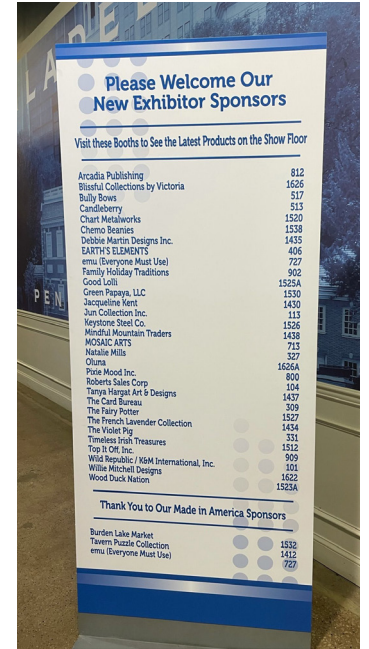

Signage

BANNER AND COLUMN WRAP ONE SIDE

Where available, sponsor's logo and booth number featured on one side of column on show floor or on a show banner.

*Exhibitor provides print-ready artwork.
Production and labor charges not included.*

\$1000 - \$3000

FLOOR DECALS

Create custom artwork to create a dramatic presentation featured in key areas throughout the show floor.

*Exhibitor provides print-ready artwork.
Production and labor charges not included.*

\$500

WINDOW DECALS

Decals featuring your company name and booth number on convention center entrance windows/doors.

\$500

STAND ALONE BOARD

Visible through lobbies and on the main show floor aisles, these stand-alone boards provide the perfect opportunity for a quick brand impression for buyers.