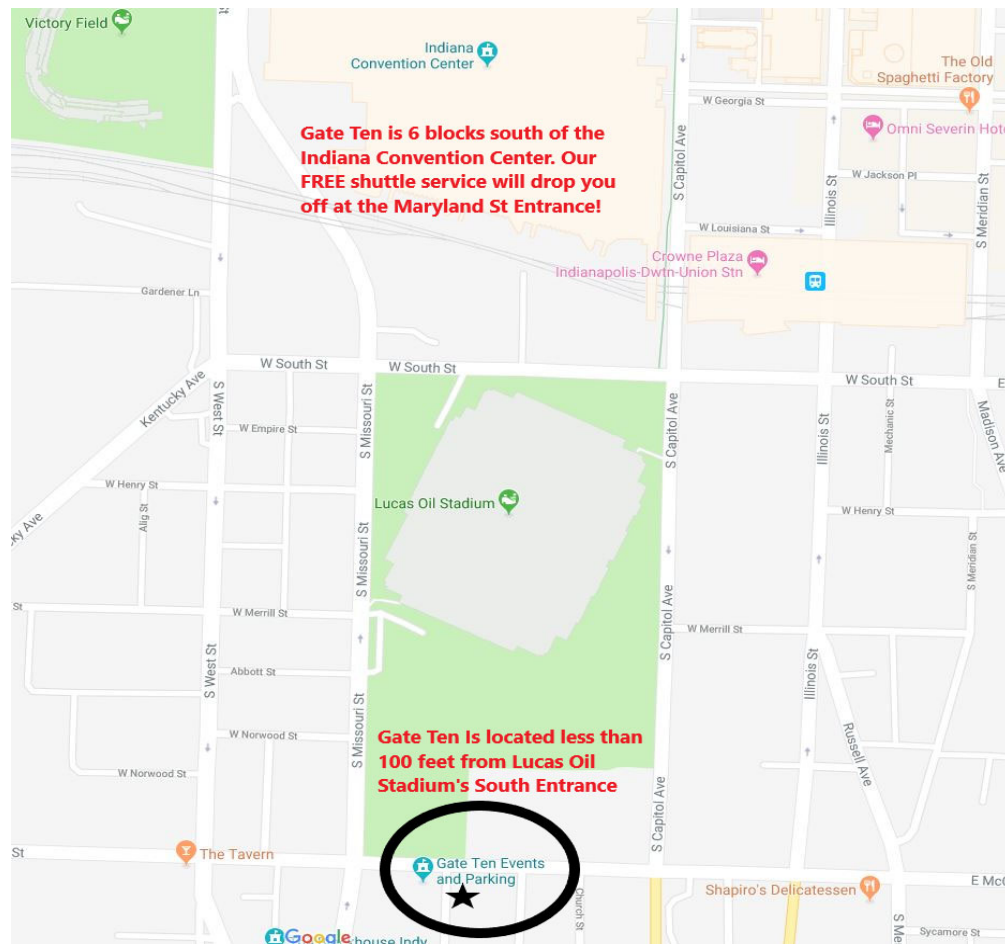

If you are attending a convention the week of a Colts game, please be advised that you will need to be out of the Gate Ten lots no later than 6 am on the day of the game or you will have to pay for a spot at game day pricing.

**Shuttles WILL NOT drop off at Lucas Oil Stadium!**

**Map of Location:**

**YouTube Link for directions to our lot:**

<https://www.youtube.com/watch?v=JINHeLckhhw>