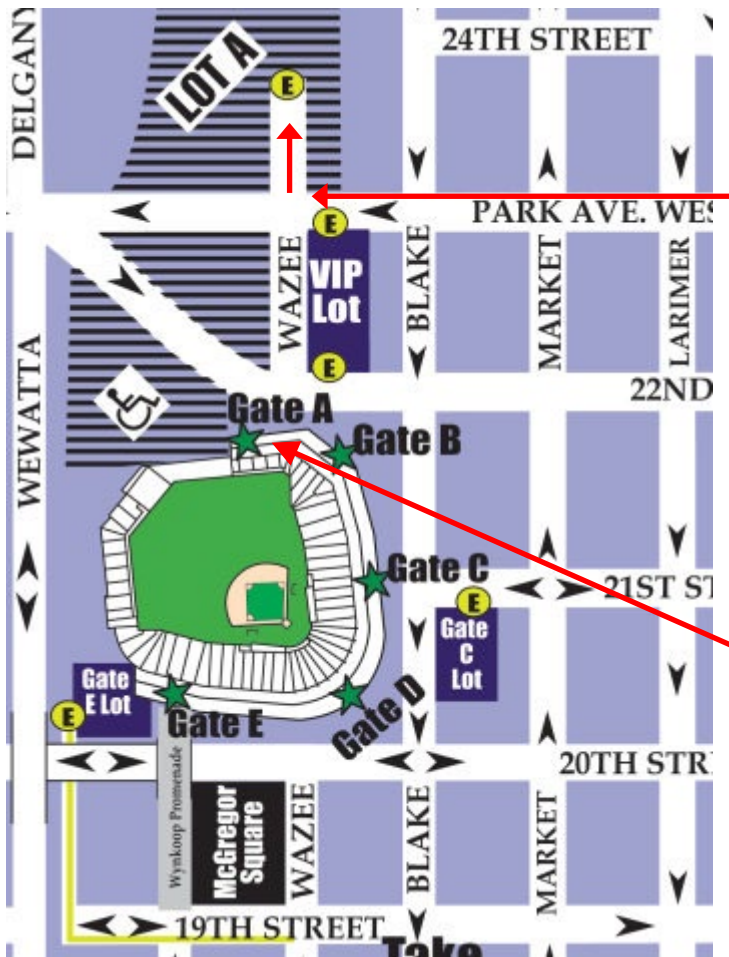

Special Event Entry at Gate A (Coors Field Parking Lot A)

Enter the Coors Field parking lots from
Park Ave. and Wazee.

GPS Address:

1663 Park Ave West
Denver, CO 80205

<https://maps.app.goo.gl/Lvh6Hypcoy9PhvcN7>

Park in Lot A, walk towards the
ballpark and Gate A is the first entrance you will
see.

Enter at **Gate A** for Special Event access.

Directions from I-25:

- Take the Park Ave exit and head east on Park Ave.
- Stay in the far-left lane on Park Avenue and turn left at Wazee Street. You will see the stadium on your right side.
- Proceed through the next stoplight into the Lot A parking area.
- At the base of the ramp, make a left turn and drive toward Coors Field.
- On non-game days, the disabled parking is not enforced ~ please park as close to the stadium as possible.