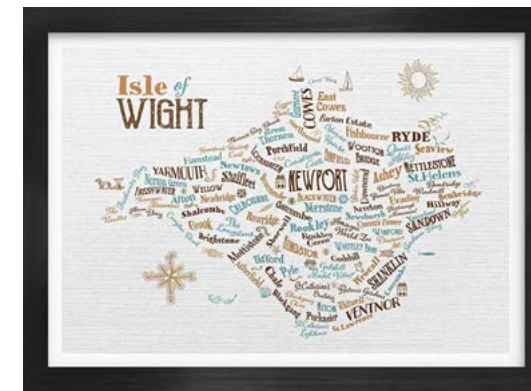

# SONG COLOURS

*Spine tingling*

Themed as a set of book spines 'Song Colours' charts a wide selection of songs featuring colours in their title. No one artist or band features more than once and the usual suspects are there from The Beatles 'Yellow Submarine', Elvis' 'Blue Suede Shoes' and The Stranglers' 'Golden Brown'.

# GOING COASTAL

*and making waves*

Abstract and geometric take on the great coastal landmarks around Britain. The series covers a range of locations but as we always like to point out...  
... we can adapt our colour styles and create more additions.

# GOING LOCAL

*Home is where the art is*

Location based designs. Talk to us about your location and what might work for you.

South West Coast Path  
featuring landmarks throughout the epic 630 mile walk.