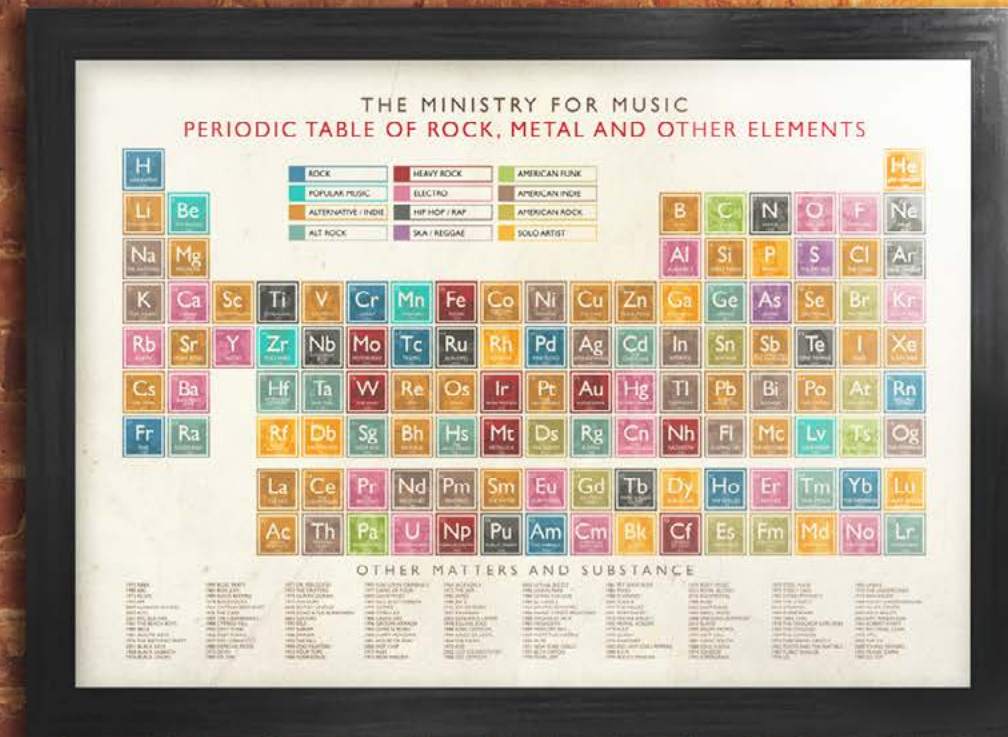

# THE UNIVERSAL LANGUAGE

*Music matters*

We have a wide range of music inspired posters. It's a theme that pretty much binds everyone together and we always look to find that strong emotional pull that goes from being something liked, to being put on the wall.

# PERIODIC TABLE OF MUSIC

*Chemical brothers and sisters*

A play on the Periodic Table in which the chemical elements and their symbols have been converted into famous bands and solo artists. Categories include alt rock, electro, Hip Hop and rock. Other bands have been included under the title 'Other Matters and Substance'. The dates reflect the year each band or artist first performed.

# BLOCK ROCKIN' BEATS

*Everyone's got a tune in them!*

Continuing our varied range of music themed posters. Throughout our time in retail we've had a strong demand for our music themed art which have played a big part in both home re-fits and commercial projects.

## GOING UNDERGROUND

*Music mapping*

Our music map of great British bands (Going Underground) is based around a map of the London Underground.

Each tube line and the British bands positioned on it reflect a different music genre - indie, pop, new wave etc. etc. Where a band sits on a junction then they must meet all the criteria!