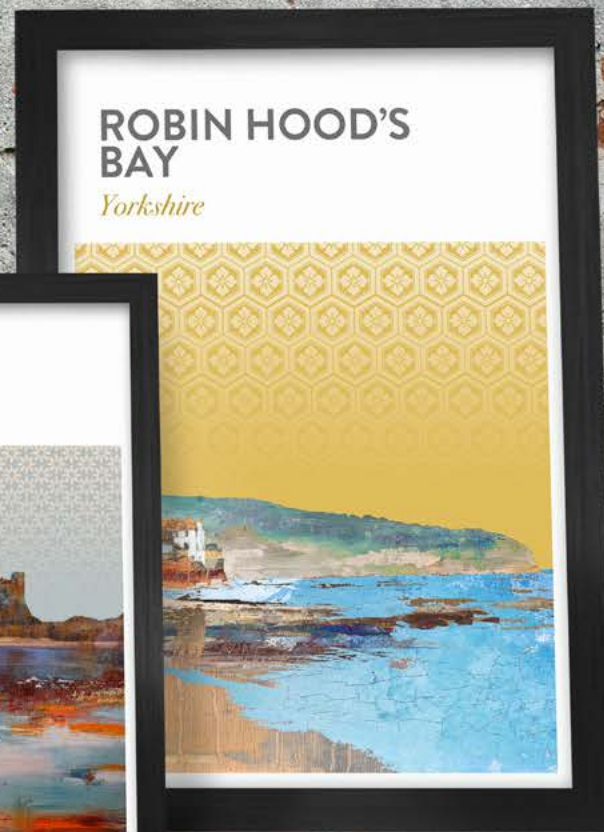

**The Call Of The Wild**  
Our bright and bold design depicts  
the joy of swimming in the wild.

**Beatles By The Book**  
Features some of the great songs  
written by the Beatles created as a  
set of book spines.

# SONG COLOURS

*Spine tingling*

Themed as a set of book spines 'Song Colours' charts a wide selection of songs featuring colours in their title. No one artist or band features more than once and the usual suspects are there from The Beatles 'Yellow Submarine', Elvis' 'Blue Suede Shoes' and The Stranglers' 'Golden Brown'.

# GOING COASTAL

*and making waves*

Abstract and geometric take on the great coastal landmarks around Britain. The series covers a range of locations but as we always like to point out...  
... we can adapt our colour styles and create more additions.