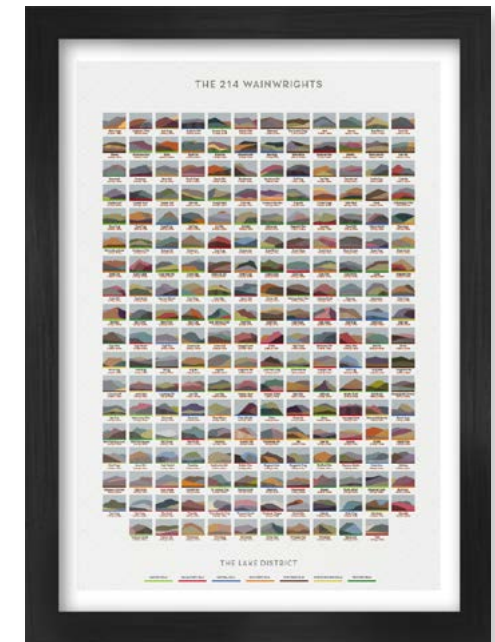

THE LAKE DISTRICT

Playing at home

Coming from The Lake District, it's not surprising that we have a passion for the natural splendour of our surroundings. This is where our business started and this beautiful part of the world continues to provide inspiration for our work.

214 Wainwrights celebrates all of the Lake District fells recorded by the great lover of the fells:- Alfred Wainwright.