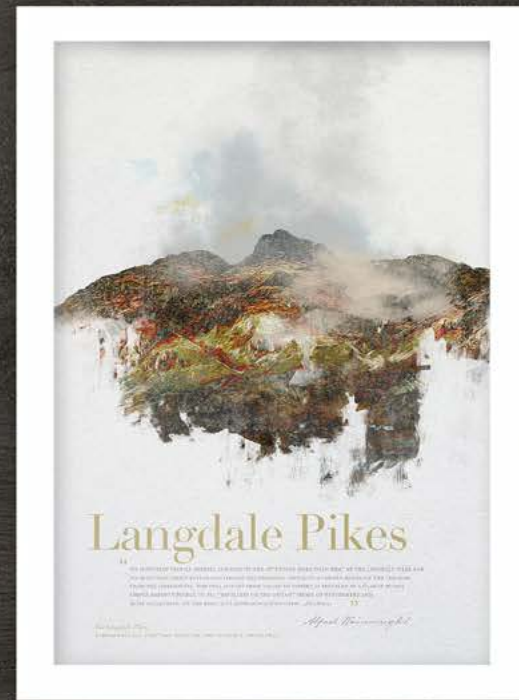

THE LAKE DISTRICT

Playing at home

Coming from The Lake District, it's not surprising that we have a passion for the natural splendour of our surroundings. This is where our business started and this beautiful part of the world continues to provide inspiration for our work.

214 Wainwrights celebrates all of the Lake District fells recorded by the great lover of the fells:- Alfred Wainwright.