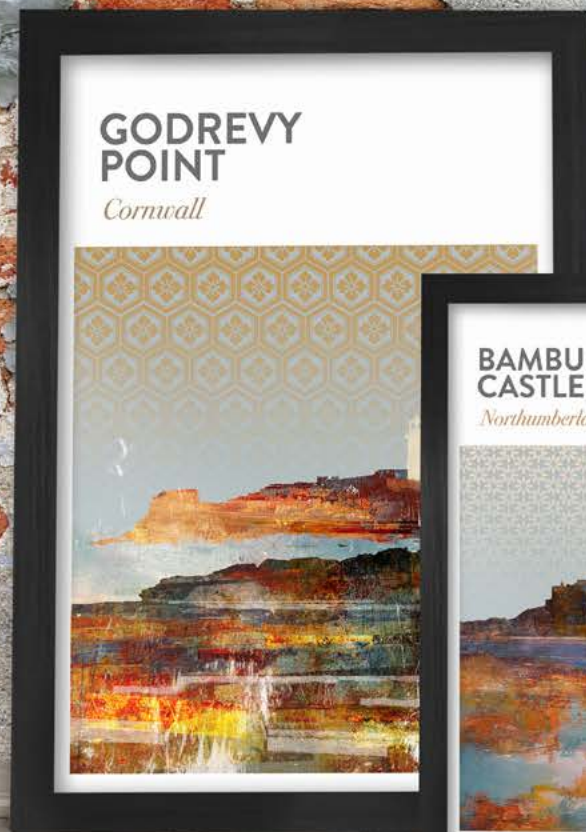

**The Call Of The Wild**  
Our bright and bold design depicts  
the joy of swimming in the wild.

**Beatles By The Book**  
Features some of the great songs  
written by the Beatles created as a  
set of book spines.

# SONG COLOURS

*Spine tingling*

Themed as a set of book spines 'Song Colours' charts a wide selection of songs featuring colours in their title. No one artist or band features more than once and the usual suspects are there from The Beatles 'Yellow Submarine', Elvis' 'Blue Suede Shoes' and The Stranglers' 'Golden Brown'.

# GOING COASTAL

*and making waves*

Abstract and geometric take on the great coastal landmarks around Britain. The series covers a range of locations but as we always like to point out...  
... we can adapt our colour styles and create more additions.