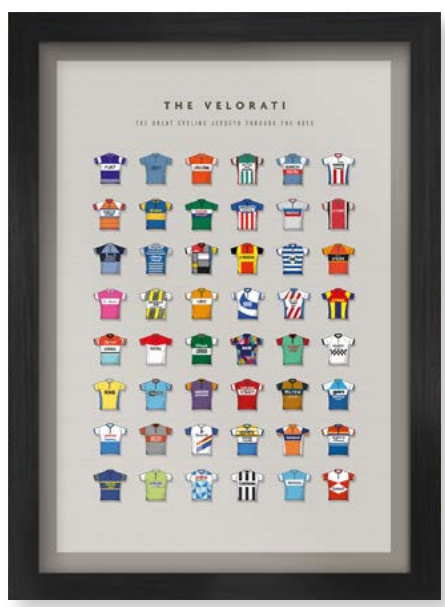

CYCLING

Free-wheeling and free styling.

Cycling is a passion here at The Northern Line and we have a wide range of prints both retro styled and contemporary. Great for adding colour to the walls, and not just for cyclists!