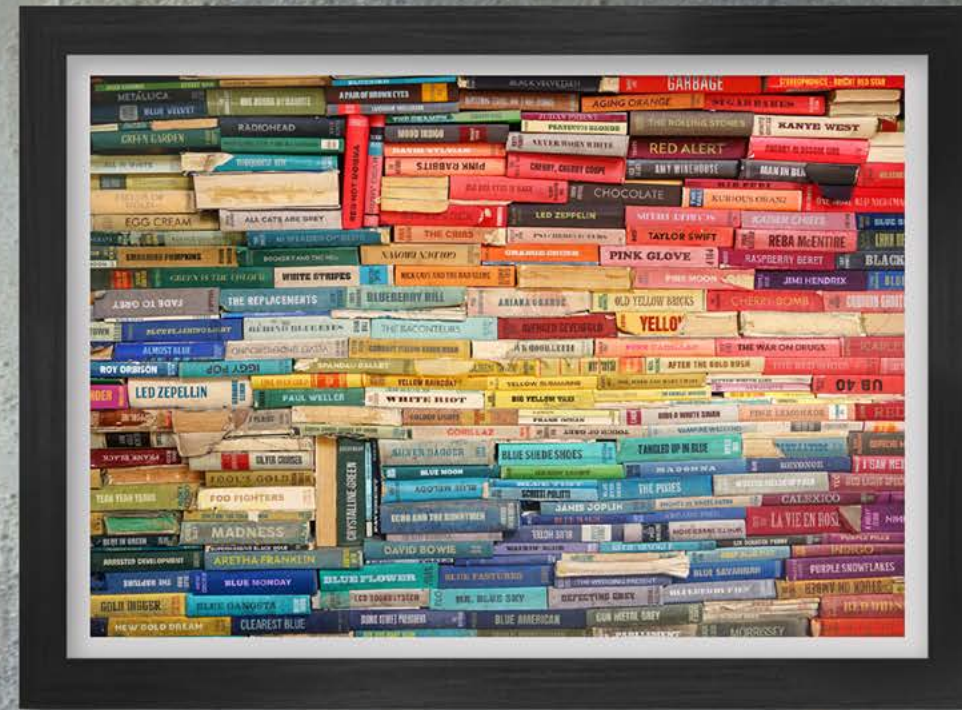

**The Call Of The Wild**  
Our bright and bold design depicts  
the joy of swimming in the wild.

**Beatles By The Book**  
Features some of the great songs  
written by the Beatles created as a  
set of book spines.

# SONG COLOURS

*Spine tingling*

Themed as a set of book spines 'Song Colours' charts a wide selection of songs featuring colours in their title. No one artist or band features more than once and the usual suspects are there from The Beatles 'Yellow Submarine', Elvis' 'Blue Suede Shoes' and The Stranglers' 'Golden Brown'.