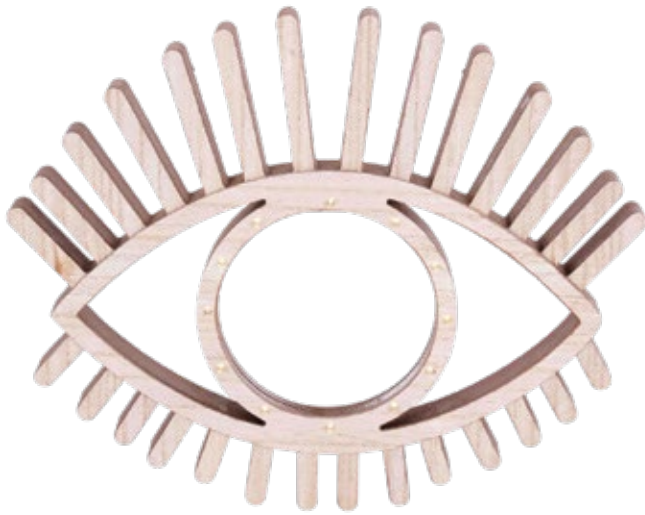

Wooden Eye Mirror with LED Lights
Natural
Pack Qty: 2
Carton Boxed
SKU: [121399](#)