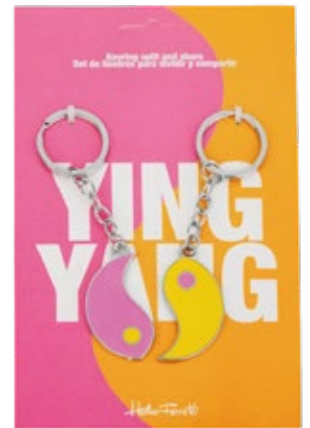

CDU with 4 Designs (3 of Each)

Pack Qty: 12

Gift Boxed

SKU: 121376

Set of 2 Ying Yang Keyrings

Yellow & Lilac

Pack Qty: 4

Gift Sleeve

SKU: 122271

Teddy Bear Candles - Set of 3

Pink, Yellow & Lilac

Pack Qty: 2

Gift Boxed

SKU: 122071

Foldable Shopper Big Bag | 45x42cm
CDU with 4 Designs, 5 of Each
Pack Qty: 20
Swing Ticket
SKU: [121831](#)

Glasses Cases
4 Designs, 2 of Each
Pack Qty: 8
Swing Ticket
SKU: [121835](#)