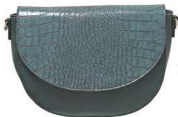

29x12x29cm

ZIP TOP, FRONT ZIP POCKET, BACK ZIP POCKET

950 - £13.95

BLACK, BRONZE, KHAKI, BURGUNDY

33x12x24cm

ZIP TOP, BACK ZIP POCKET, REMOVABLE STRAP

3301 - £10.95

BLACK, MUSTARD, TEAL, BROWN

30x12x21cm

TWO ZIP COMPARTMENTS
BACK ZIP POCKET
REMOVABLE STRAP

3302 - £9.95

**BLACK, MUSTARD
TEAL, BROWN**

22x10x18cm

ZIP TOP, BACK ZIP POCKET,
ADJUSTABLE STRAP

3303 - £8.95

BLACK, MUSTARD, TEAL, BROWN

24x8x19cm

FLAP OVER, ZIP TOP, BACK ZIP POCKET, ADJUSTABLE STRAP

3305 - £10.95

BLACK, MUSTARD, GREEN, NAVY, BURGUNDY

30x12x29cm

ZIP TOP, ADJUSTABLE STRAP, TASSEL DETAIL

3306 - £11.95

BLACK, NAVY, CAMEL

31x14x22cm

ZIP TOP, BACK ZIP POCKET, ADDITIONAL SHOULDER STRAP

3307 - £9.95

BLACK, NAVY, GREEN, TAN, PURPLE

24x8x17cm

**ZIP TOP, THREE COMPARTMENTS,
REMOVABLE SHOULDER STRAP**

3309 - £12.95

BLACK, NAVY, TAN, GREY