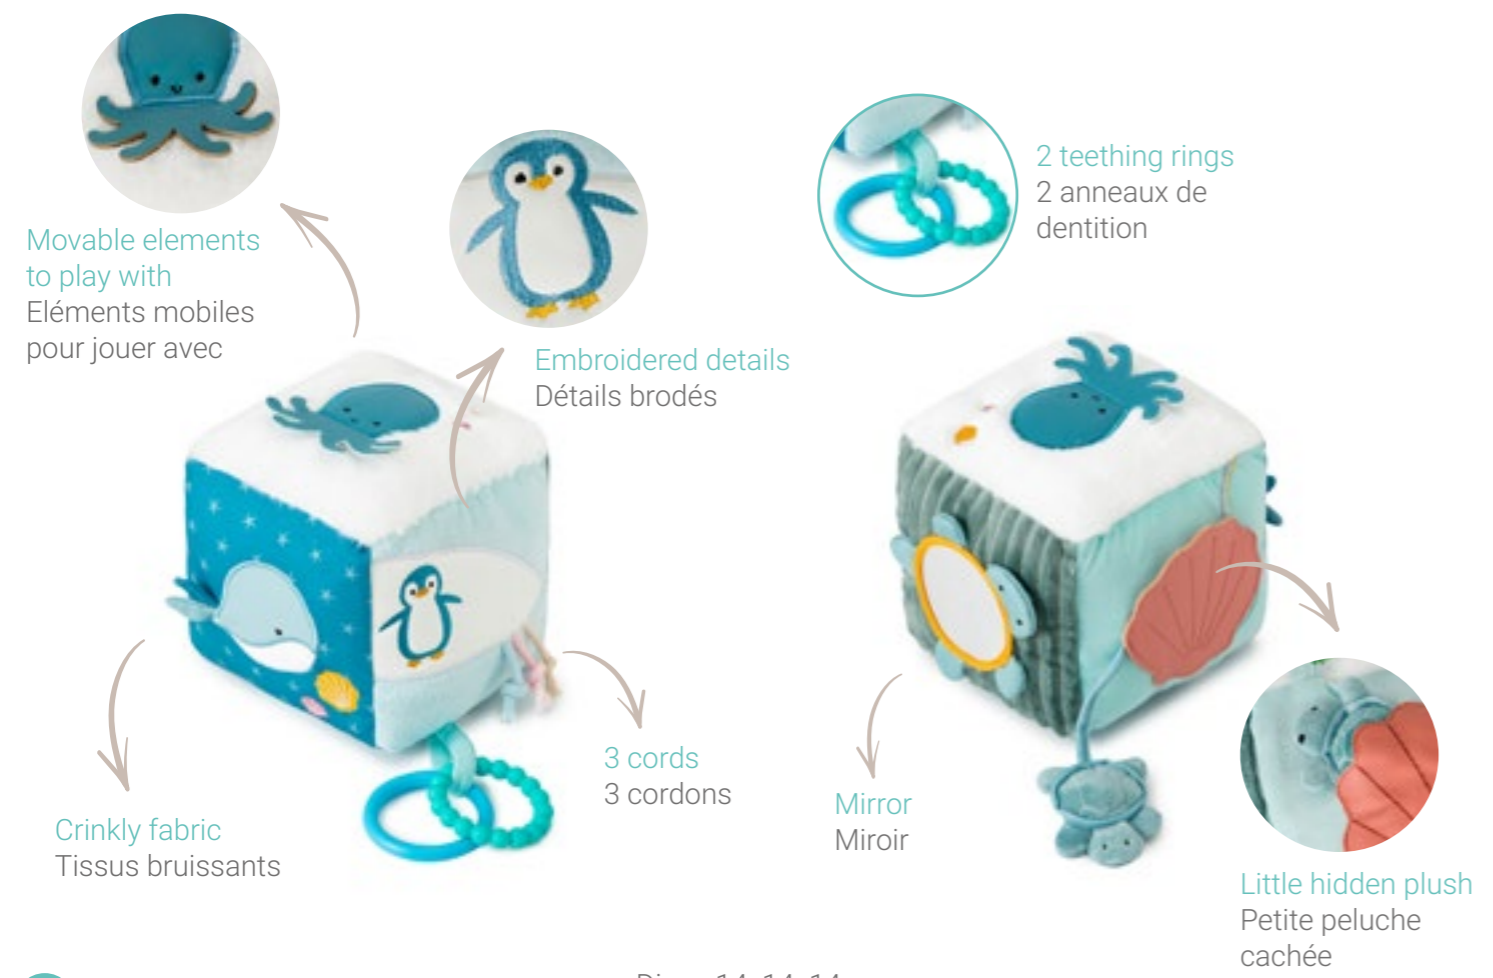

Forest / Forêt
Ref: 304461

Jungle
Ref: 304478

Ocean
Ref: 303983

Packaging Dimensions: L14 x l14x h14

PCB: 6