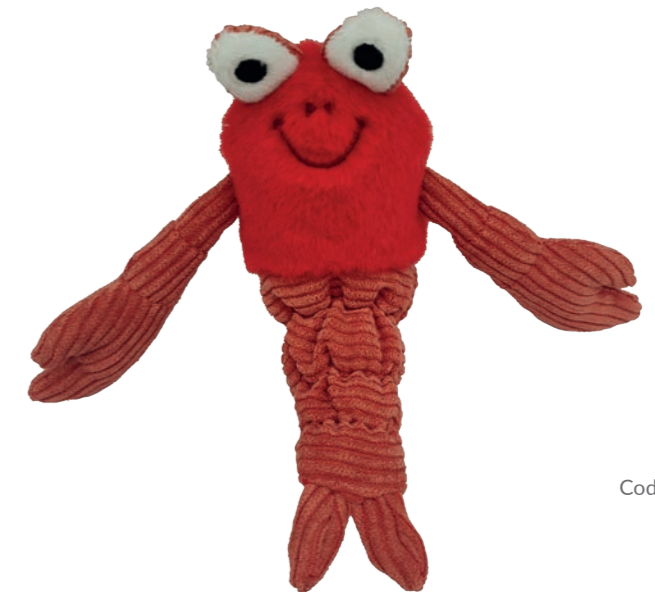

Mini Pink Octopus
Size: 10cm
MRT50869B

NEW

Mini Mint Octopus
Size: 10cm
Code: MRT50869A

Mini Toadfrog **NEW**
Size: 11cm
Code: MRT50868-11

Small Toadfrog
Size: 18cm
Code: MRT50868-18

NEW

Mini Dolphin
Size: 12cm
Code: MRT90283

NEW

Mini Lobster
Size: 10cm
Code: MRT70957-10

Mini Shark
Size: 16cm
Code: MRT50084

Mini Mint Starfish
Size: 10cm
Code: MRT50870A

NEW

Mini Pink Starfish
Size: 10cm
Code: MRT50870B

**Add pop up boxes
with your order!
Great for Mini Toys**

NEW

Small Lobster
Size: 18cm
Code: MRT70957-18

Elephant
Size: 25cm
Code: MRT80211

Mini Elephant
Size: 11cm
Code: MRT300774

**Add pop up boxes
with your order!**
Great for Mini Toys

Enjoy
ELEPHANTS

Foxy Dave
Size: 20cm
Code: MRT22637