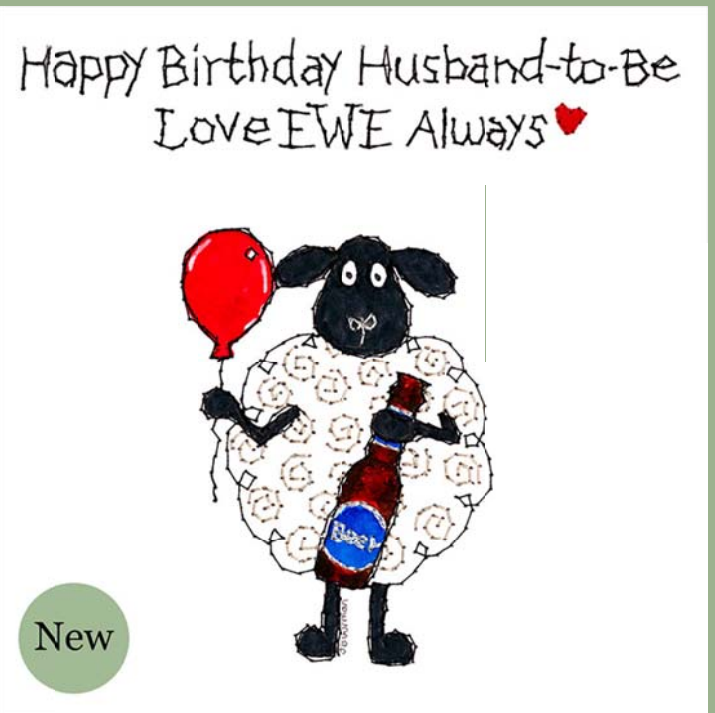

Jane Buurman Handmade

www.janebuurmanhandmade.com +44 (0) 7703490241 jane@janebuurmanhandmade.com

EW117