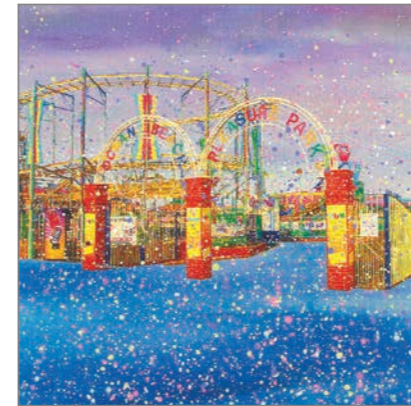

8NT Spanish City

9NT Tynemouth Pier

1ST Cat and Dog Stairs

2ST The Herd Groyne

3ST Marsden Rock

4ST Ocean Park Beach

5ST Penshaw Monument

6ST Souter Light House

7ST Tommy

8ST Penshaw at Sunset

9ST Stadium of Light

10ST Frem on the Tyne

11ST Seaham Lighthouse