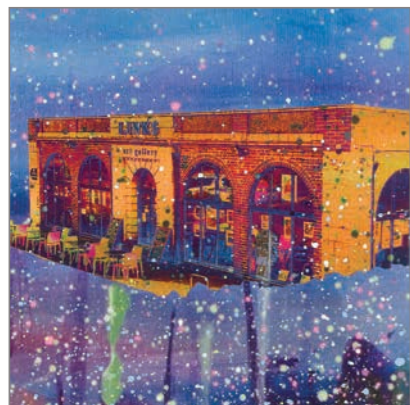

# South of the Tyne

1NT Cullercoats Harbour

2NT Tynemouth Priory

3NT Longsands Tynemouth

4NT Lowlights North Shields

5NT St Mary's Lighthouse Blue

6NT St Mary's lighthouse

7NT Links Art Gallery