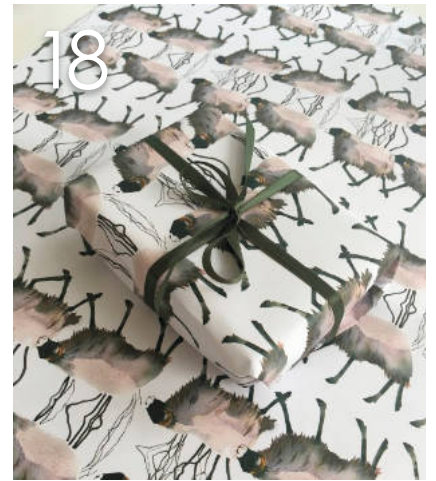

Limited Edition Prints

Four-colour plate lithographic prints, laid down by hand by craftsmen printers using the highest quality materials. Each print is from an edition of either 500 or 200 and is numbered, titled and signed in pencil by the artist. Prints are for sale either 'loose', mounted and cellophane wrapped, or framed. Visit the website to view the entire range of prints.