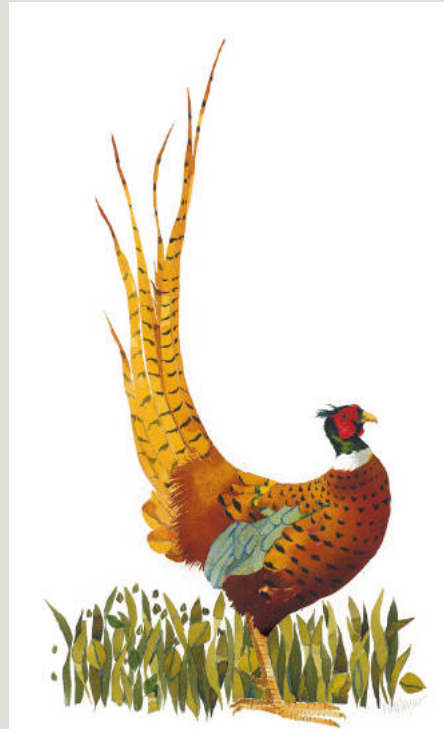

Ruffed Pheasant
Pc02 • 61 x 27

Lying Low
Pe06 • 34 x 39cm

Wary
Pf08 • 32 x 24cm

Bound
Pe02 • 24 x 62cm

Flight
Pb01 • 39 x 69cm

Scramble
Pc03 • 54 x 40cm

Rover
Pe19 • 55 x 19cm

On Guard
Pe01 • 54 x 28cm