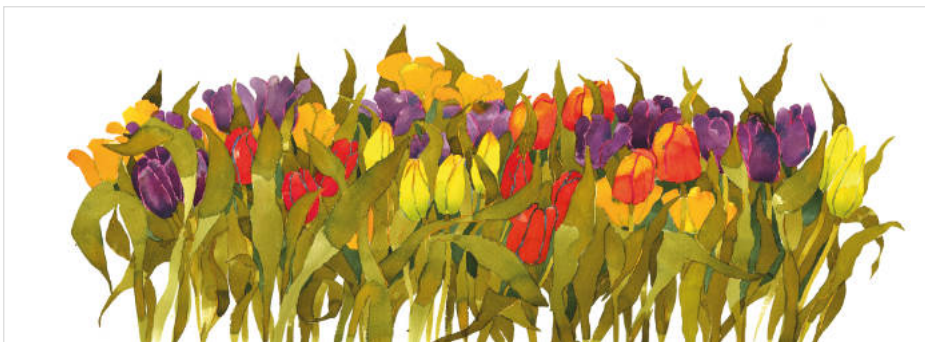

Autumn
Pe13 • 70 x 17cm

Three Over
Pa02 • 66 x 43cm

Graze
Pe12 • 70 x 18cm

Outnumbered
Pe18 • 15 x 70cm

Spring Flowers
Pb07 • 41 x 68cm

Spring Tulips
Pc05 • 30 x 69cm

Papaver Orientale
Pd 11 • 59.5 x 26cm

Indian Runner Ducks
Pe16 • 42 x 27cm