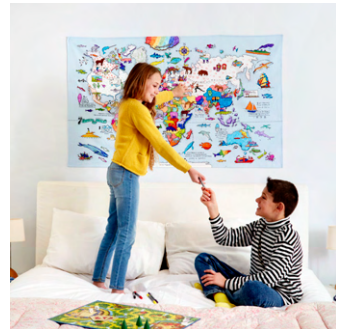

contact us at hello@eatsleepdoodle.com or +44 7464 262 969

www.eatsleepdoodle.com