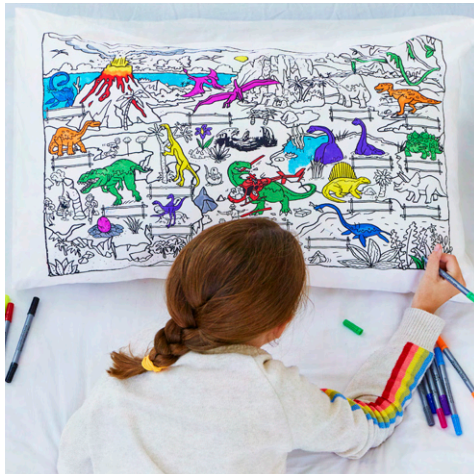

pillowcase - dinosaur DINDPC

Colour and discover your favourite dinosaurs with this fun pillowcase featuring epic Jurassic design that's packed full of adventure.

★ complete with 10 wash-out pens