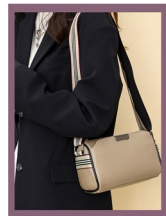

NEW LEATHER
AUTUMN/WINTER 24