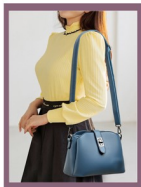

AUTUMN / WINTER 2024