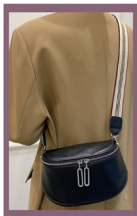

NEW LEATHER
AUTUMN/WINTER 24