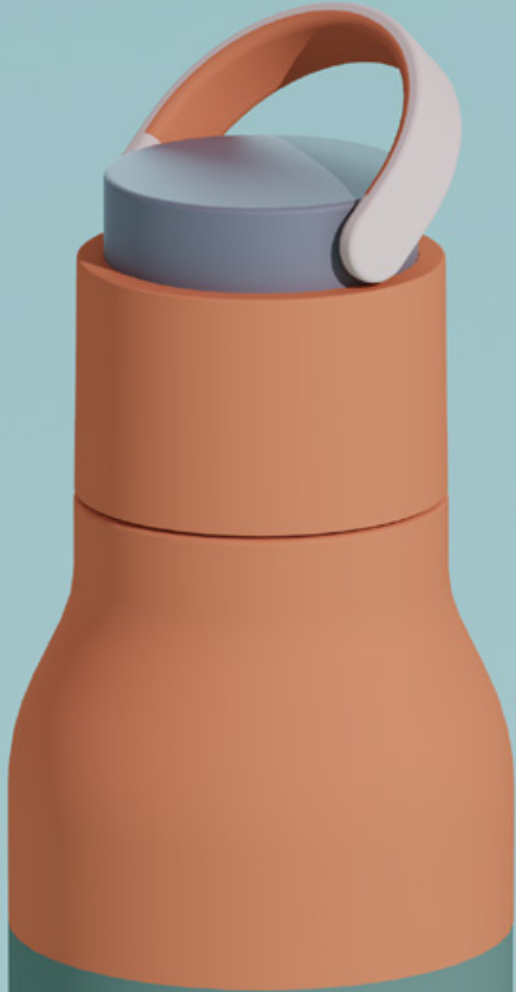

asobu® Orb BOTTLES

With its stylish colors, unique shape, and perfected features, the Orb bottle is sure to WOW. Hold up to 14 ounces of your favorite beverage, keeping your coffee or tea warm for up to 12 hours, or your water cold for an entire 24 hours! The lid of this game-changing bottle doubles as a cup, offering the perfect amount for each sip.

ITEM#: SBV30  
Capacity: 14OZ/420ML

asobu® *Orbit* BOTTLES

The Orbit is the perfect water bottle to keep your water crisp and cool and keeps coffee piping hot all morning long. Its unique shape is sleek and a head-turner, complete with an easy to carry handle, the Orbit is a perfect accessory to any outfit.

ITEM#: SBV45  
Capacity: 30OZ/900ML

asobu<sup>®</sup> Metro

Sip in style with the Metro bottle! A modern profile compliments any ensemble, and the pop-up straw makes it perfect for sipping on the go. The Double wall vacuum insulation keeps drinks cold for up to 24 hours. The attached handle makes it easy to grip and looks luxe, but this practical bottle is more than just its good looks — it's sturdy enough to last a lifetime.