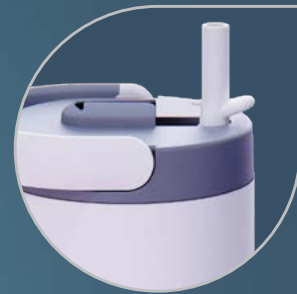

SCAN ME

ASOBU® URBAN - SBV24

CAPACITY - 16 OZ / 460 ML

Perfect accessory, to complement you and your personal style

Gift Box

COLOUR OPTIONS:

*Dishwasher safe but color may fade with dishwasher use.

PATENTED

NEW!

asobu® ORBIT

VACUUM INSULATED TUMBLER

EASY CARRY HANDLE

FLIP UP STRAW

HYGEINIC STRAW SHIELD

SILICONE NON SLIP BASE

asobu®
V-INSULATED • 30oz/900ml