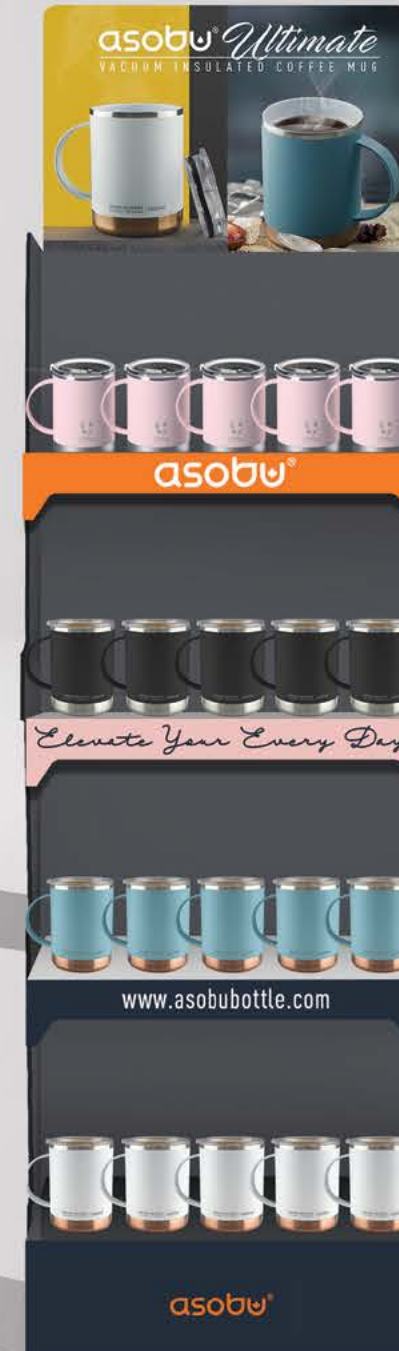

Makes a perfect travel companion.

PATENTED

MINI SIPPY - ICT30

BESTIE BOTTLE - SBV44

BESTIE BOTTLE - SBV44
Holiday Collection

DOG BOWL BOTTLE - SDB1

INFINITE MUG - SM30

MIGHTY MUG - SJU1