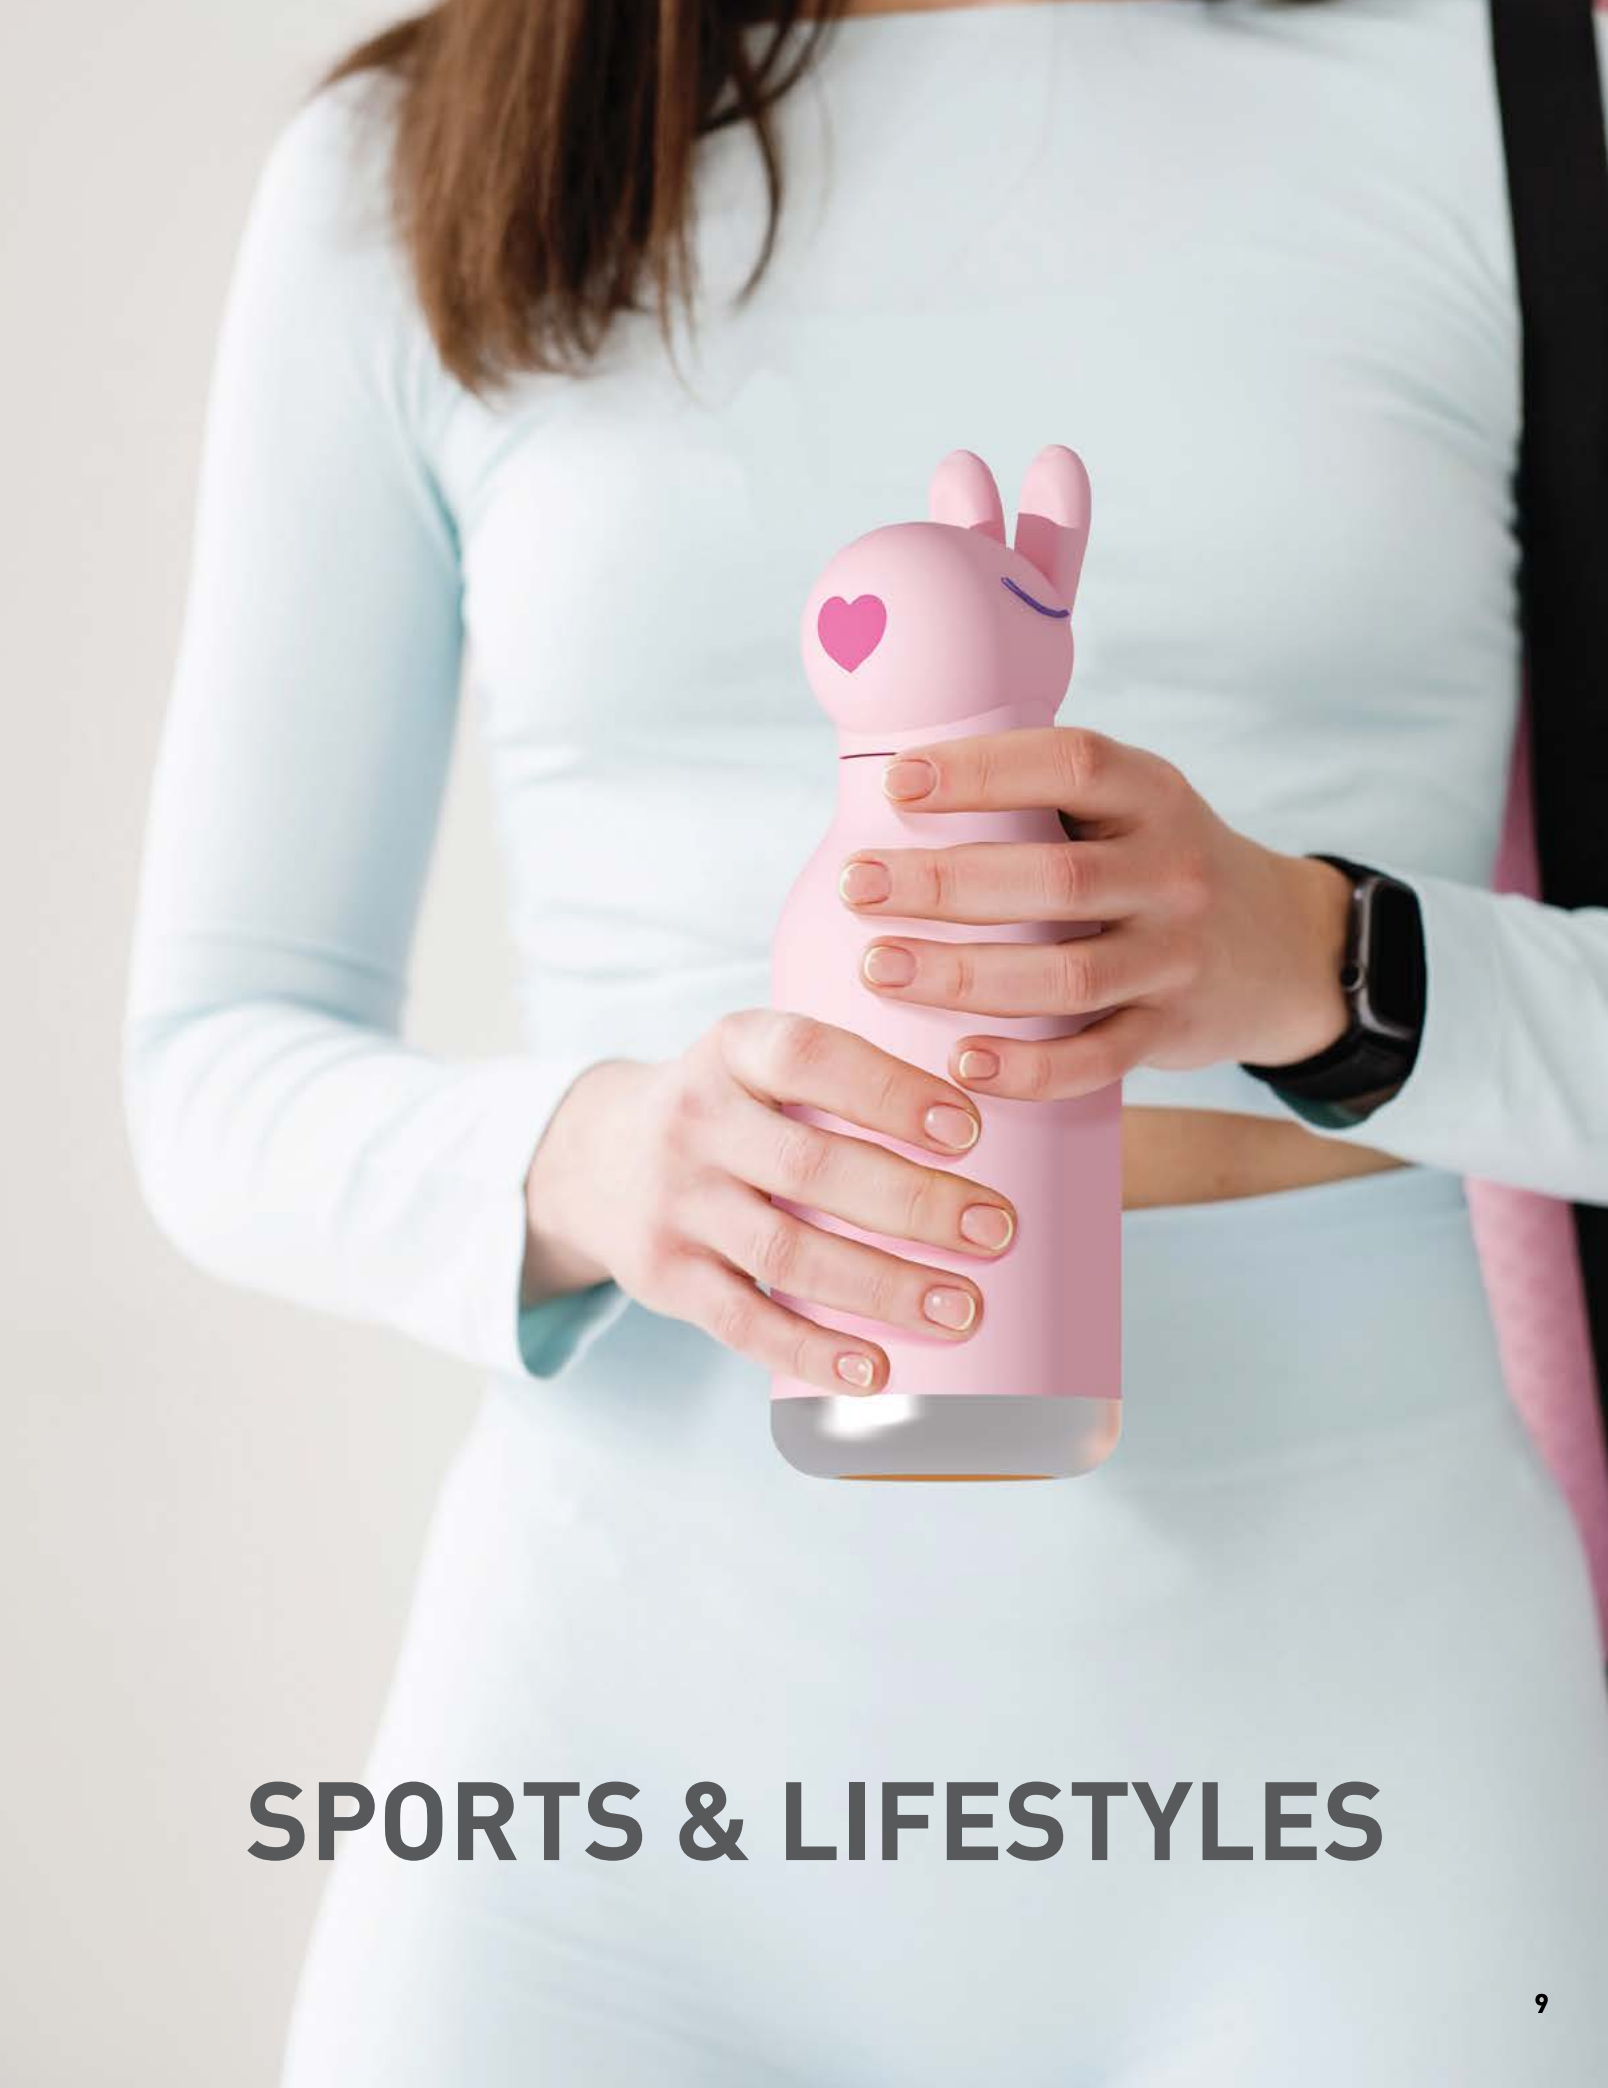

SPORTS & LIFESTYLES