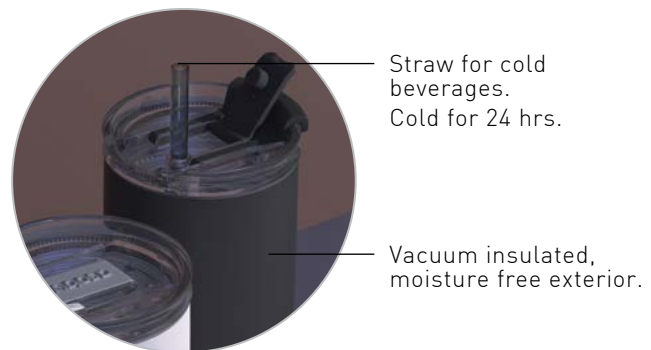

ASOBU® AQUALINA - BF23

CAPACITY - 20 OZ / 600 ML

Enjoy hot and cold beverages at the flip of a lid!

PATENT PENDING

DUAL FUNCTION LID

Straw for cold beverages. Cold for 24 hrs.

Vacuum insulated, moisture free exterior.