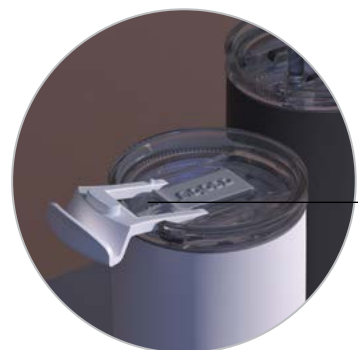

Asobu® Handle - Extra accessory that doubles as a lid and easily change your carafe into a pitcher.

COLD BREW PARTS

COLOUR OPTIONS:

Black

Silver

Wood

Gift Tube

*Dishwasher safe but color may fade with dishwasher use.

ASOBU® AQUALINA - BF23

CAPACITY - 20 OZ / 600 ML

Enjoy hot and cold beverages at the flip of a lid!

PATENT PENDING

DUAL FUNCTION LID

Straw for cold beverages. Cold for 24 hrs.

Vacuum insulated, moisture free exterior.