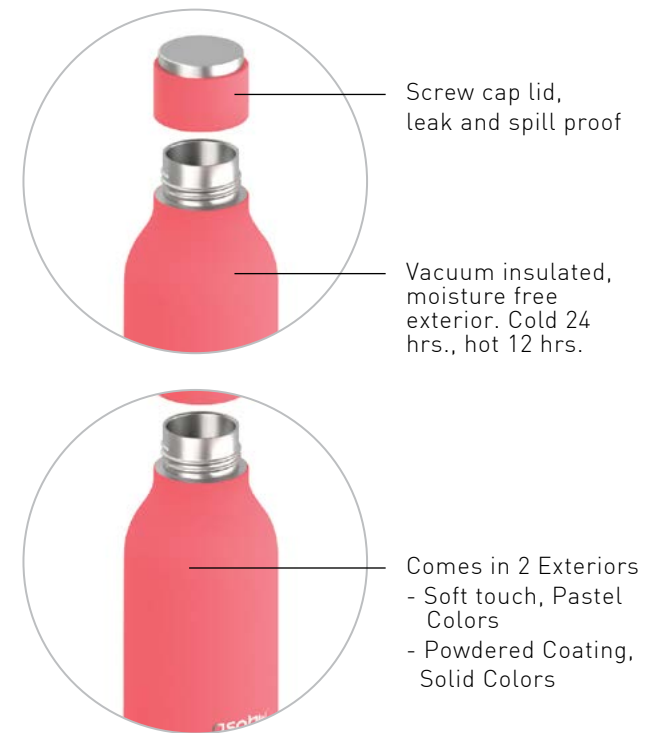

ASOBU® URBAN - SBV24

CAPACITY - 16 OZ / 460 ML

Perfect accessory, to complement you and your personal style

Gift Box