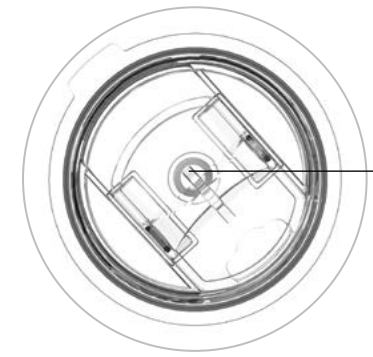

Comes with a slide lock splash proof lid.