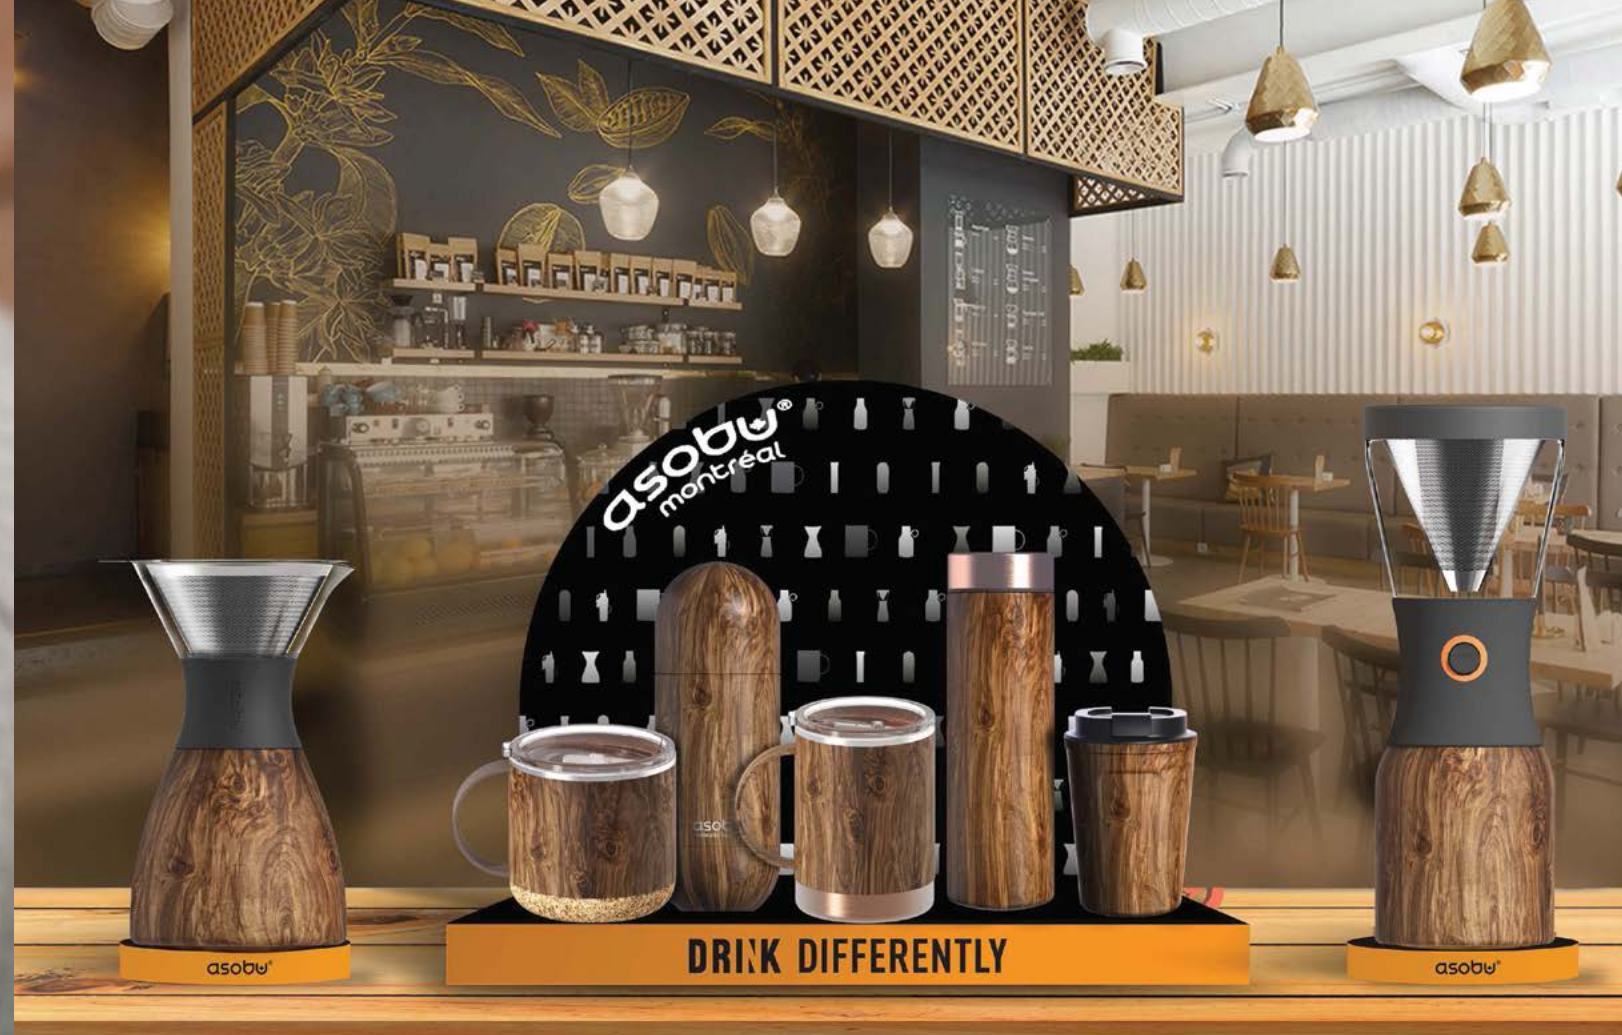

COFFEE & TEA