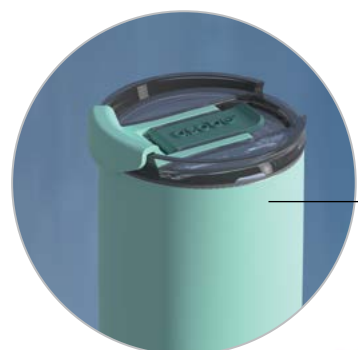

Squared edges for a comfortable grip.