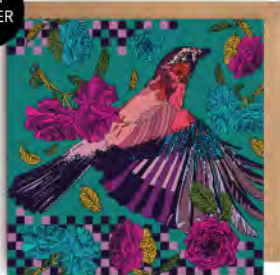

PACK SIZE: 6

BEST
SELLER

EURASIAN JAY PURPLE
GREETING CARD
CRD-EUJ-PUR-S148

PACK SIZE: 6

BEST
SELLER

EURASIAN JAY GREEN
GREETING CARD
CRD-EUJ-GRN-S148

PACK SIZE: 6

BLANK INSIDE, BACK PRINTED WITH BIO, FSC MARK AND BARCODED