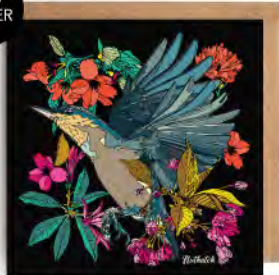

PACK SIZE: 3

LEOPARD PRINT POCKET MIRROR
CORAL: MRR-WLD-CR-76MM
PINK: MRR-WLD-PNK-76MM

PACK SIZE: 3

BEAN AND BEMBLE

GREETING / ART CARDS

VIVID BLOOMS BLACK
GREETING CARD
CRD-VVD-BLK-S148

PACK SIZE: 6

VIVID GARDEN BLOOMS
GREETING CARD
CRD-VVD-CCC-S148

PACK SIZE: 6

BEST
SELLER

WILD CAT TIGER
GREETING CARD
CRD-WLD-TGR-S148

PACK SIZE: 6

WILD CAT LEOPARD
GREETING CARD
CRD-WLD-LEP-S148

PACK SIZE: 6

BEST
SELLER

CHERRY BLOSSOM COAL TIT
GREETING CARD
CRD-CHB-CLT-S148

PACK SIZE: 6

BEST
SELLER

CHERRY BLOSSOM NUTHATCH
GREETING CARD
CRD-CHB-NTH-S148

PACK SIZE: 6

BEST
SELLER

CHERRY BLOSSOM BULLFINCH
GREETING CARD
CRD-CHB-BLF-S148

PACK SIZE: 6

CHERRY BLOSSOM FLORAL
GREETING CARD
CRD-CHB-BLK-S148