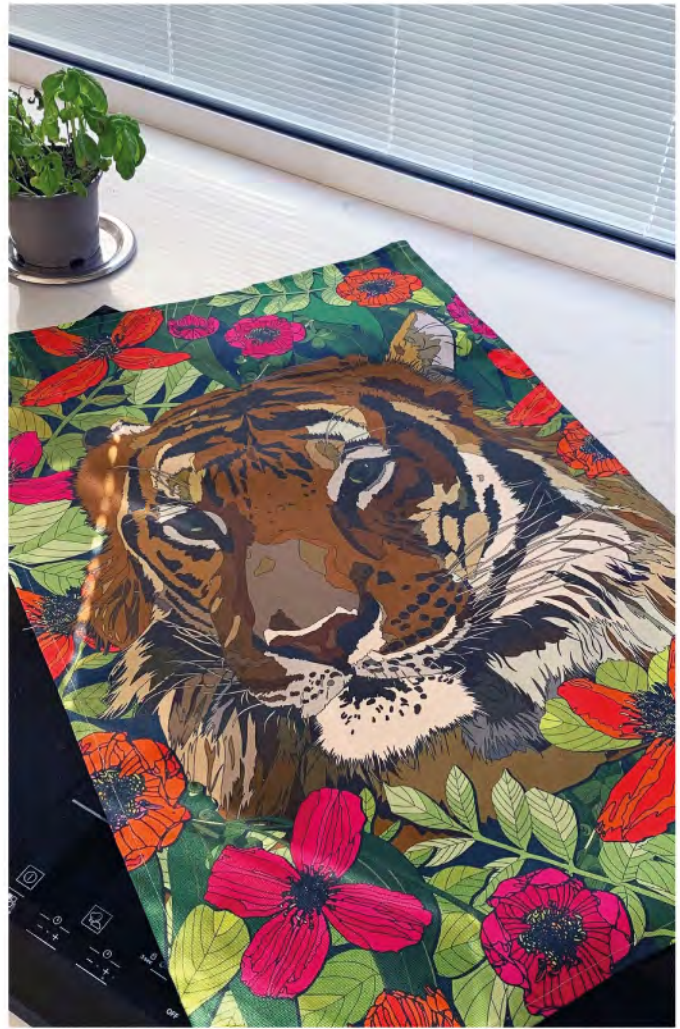

*CHILDREN'S APRONS DO NOT FEATURE A POCKET

Wild Cat

Chica Camellia

BEAN AND BEMBLE

MELAMINE CHEESE BOARDS

Our durable Melamine Cheese Boards are Handcrafted in the UK by a family run business using sustainably sourced eucalyptus wood with a protective baked melamine coating on both sides.