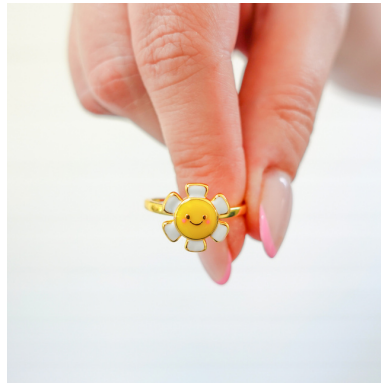

current bestsellers

View our full range at <https://sunshinelane.co.uk/pages/wholesale-catalogue>

Pocket Heart
SKU: GIFT/POCKET
RRP: £4 WS: £1.67
Assorted crystals, can do specific on request

Daisy Spinner Ring
SKU: GIFT/RING
RRP: £12 WS: £5
Comes in gift box
Adjustable on the back

To Do List Pad
SKU: NOT/TODO
RRP: £6 WS: £2.50
DL size (21 x 10 cm)
Approx 50 sheets

Pick-Me-Up Palette Pin
SKU: PIN/PALETTE
RRP: £12 WS: £5
1.5 inches
Gold with hard enamel

Wooden Keyring
SKU: KEY/TYPER
RRP: £8 WS: £3.33
2.5 inches wide
Gold chain and split ring

Unapologetically Me Pin
SKU: PIN/UNAME
RRP: £9 WS: £3.75
1.5 inches
Gold with hard enamel

Brain Dump Notepad
SKU: NOT/BRAIN
RRP: £8 WS: £3.33
A5 size (21 x 14.8 cm)
Approx 50 sheets

One Day at a Time Pin
SKU: PIN/ODAT
RRP: £8 WS: £3.33
1 inch
Gold with hard enamel