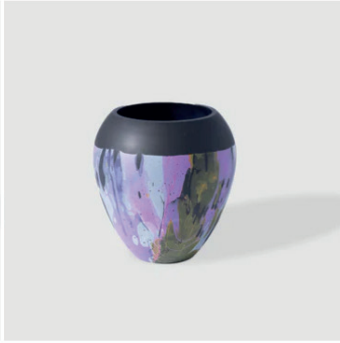

Labyrinth Wall Mirror

Pinnacle Wall Mirror

Solar Flare Mirror

Galant Cane Mirror

Woven Bench in Cream & White

Woven Bench in Black & Beige

Woven Bench in White & Beige

Woven Bench in Multicolour

Woven Bench in Blue, White & Beige

Benches

- + Hand woven with 4 mm braided cotton cord
- + Bench structure is made up of solid wood & metal legs
- + Uses: bedroom, living room, entryway, balcony, garden
- + Assembly: Basic Assembly Is Required (No power tools required for assembly)

Dimensions: H 40 x W 35 x D 120, Seating Height – 40
(all dimensions in centimetres)

Our Collection

Homewares

Vases & Bowls

Votive with Fluid Motion - Black Grey

Votive with Fluid Motion - Black Pink

Votive with Fluid Motion - Black Yellow

Small Balloon Peach Vase with Wide Cut Stripes

Peach Gradient Vase with Cross Cut Detail

Posy Vase with Smoked Alabaster and Burgundy

Fluid Motion Vase

Fluid Motion Bowl

Tall Balloon Peach Vase with Wide Cut Stripes