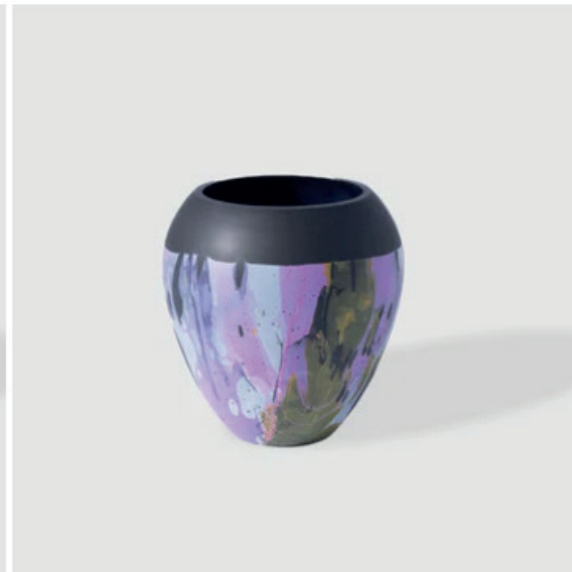

Labyrinth Wall Mirror

Pinnacle Wall Mirror

Solar Flare Mirror

Galant Cane Mirror

Woven Bench in Cream & White

Woven Bench in Black & Beige

Woven Bench in White & Beige

Woven Bench in Multicolour

Dimensions: H 40 x W 35 x D 120, Seating Height – 40
(all dimensions in centimetres)

Our Collection

Homewares

Vases & Bowls

Votive with Fluid Motion - Black Grey

Votive with Fluid Motion - Black Pink

Votive with Fluid Motion - Black Yellow

Blue Vase with Fog Finish - Small

Blue Vase with Fog Finish - Large

Indigo Blue Lotus Cut Vase

Black Bowl with Cross Cut Pattern

Deep Smoke Vase with Wood Base - Small

Deep Smoke Vase with Wood Base - Large

Votives

Glaze Votive with Iridescent Finish

Olive Smoke Pencil Cut Votive

Spaceship Votive

Votive with Fluid Motion - Black Yellow

Votive with Fluid Motion - Black Pink

Votive with Fluid Motion - Black Grey