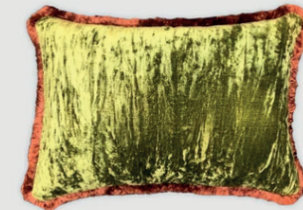

Love Aari Cushion Cover - Multicolour

Leaf Aari Cushion Cover - Multicolour

Symbol Aari Cushion Cover - Black & White
£48 00 GRP

Zig Zag Aari Cushion Cover - Black & White
£48 00 GRP

Aztec Aari & Blockprint Cushion Cover - Black and White

Rectangle cushion covers

35x50cm

Pink Velvet with Taupe Flange Cushion Cover

40x60cm

Sea Green Velvet Cushion Cover

30x60cm

Green & Yellow Velvet Cushion Cover

35x50cm

Red and Blue Diamond Geometric Pattern

35x50cm

Moss Green Velvet with Copper Fringe Cushion Cover

35x50cm

Velvet Teal with Plum Fringe

35x50cm

Sun Rising Aari Cushion Cover - Multicolour
240 00 000

35x50cm