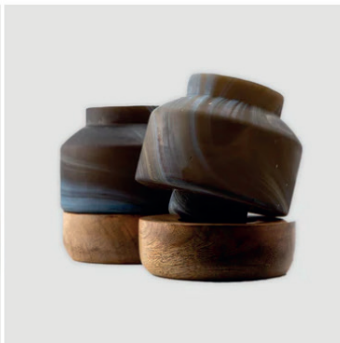

Blue Vase with Fog Finish - Small

Blue Vase with Fog Finish - Large

Indigo Blue Lotus Cut Vase

Black Bowl with Cross Cut Pattern

Deep Smoke Vase with Wood Base - Small

Deep Smoke Vase with Wood Base - Large