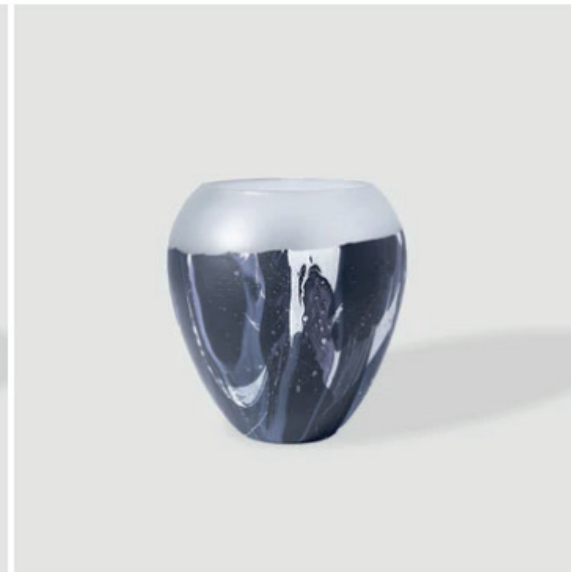

Labyrinth Wall Mirror

Pinnacle Wall Mirror

Solar Flare Mirror

Galant Cane Mirror

Woven Bench in Cream & White

Woven Bench in Black & Beige

Woven Bench in White & Beige

Woven Bench in Multicolour

Dimensions: H 40 x W 35 x D 120, Seating Height – 40
(all dimensions in centimetres)

Our Collection

Homewares

Vases & Bowls

Votive with Fluid Motion - Black Grey

Votive with Fluid Motion - Black Pink

Votive with Fluid Motion - Black Yellow

Blue Vase with Fog Finish - Small

Blue Vase with Fog Finish - Large

Indigo Blue Lotus Cut Vase

Black Bowl with Cross Cut Pattern

Deep Smoke Vase with Wood Base - Small

Deep Smoke Vase with Wood Base - Large

Votives

Glaze Votive with Iridescent Finish

Olive Smoke Pencil Cut Votive

Spaceship Votive

Votive with Fluid Motion - Black Yellow

Votive with Fluid Motion - Black Pink

Votive with Fluid Motion - Black Grey