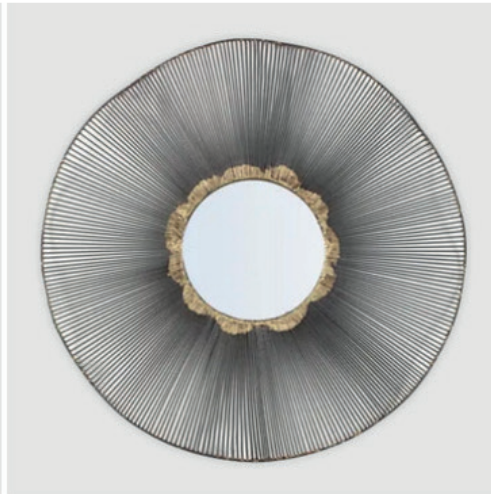

TRADE CATALOGUE

Our Collection

Furniture Mirror / Benches

Mirrors

In stock

Mira Bamboo Gradient Mirror

Rustique Black & Cane Mirror

Disc Wall Mirror

Labyrinth Wall Mirror

Pinnacle Wall Mirror

Solar Flare Mirror

Galant Cane Mirror

Woven Bench in Cream & White

Woven Bench in Black & Beige

Woven Bench in White & Beige

Woven Bench in Multicolour

Dimensions: H 40 x W 35 x D 120, Seating Height – 40
(all dimensions in centimetres)

Our Collection

Homewares

Vases & Bowls

Votive with Fluid Motion - Black Grey

Votive with Fluid Motion - Black Pink

Votive with Fluid Motion - Black Yellow