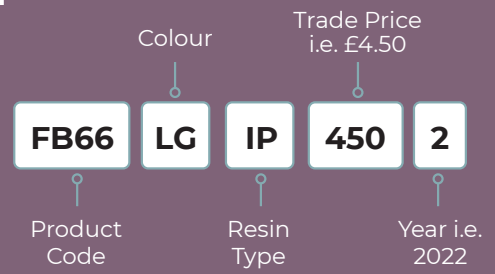

**Product codes explained**

FIND US @missmillyuk

01905 622509 [hello@missmilly.co.uk](mailto:hello@missmilly.co.uk)  
Miss Milly · 29 Oakleigh Avenue · Hallow · Worcestershire · WR2 6NG

© Copyright Miss Milly Limited 2024. All Rights Reserved. Registration No. 8056409