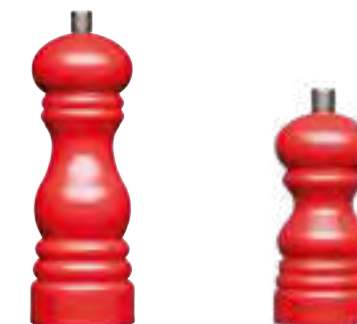

For the COOK

MasterClass Coloured Capstan Mills
With interchangeable salt and pepper caps. Gift tagged.

1. Red - 17cm **MCSNPRED17**   2. Red - 12cm **MCSNPRED12**