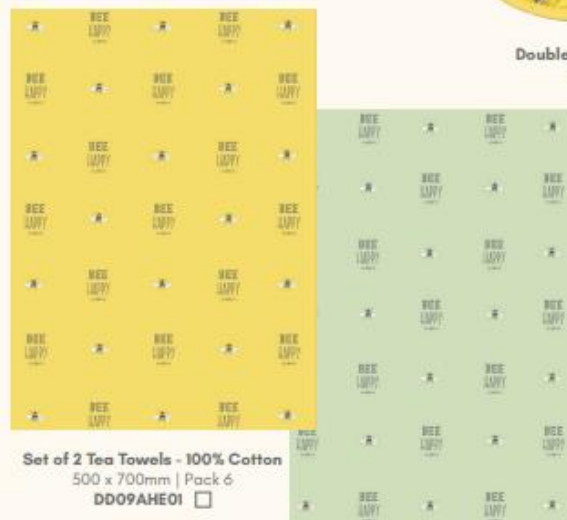

Set of 2 Tea Towels - 100% Cotton
500 x 700mm | Pack 6
DD09AHE01 ☐