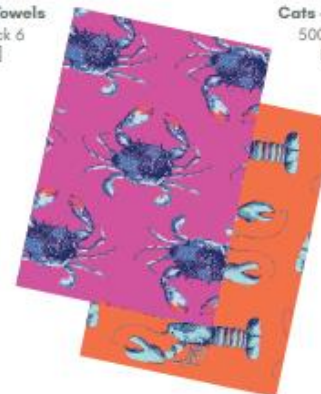

Bee Beautiful - Set of 2 Tea Towels
500 x 700mm | Pack 6
XB6942

Dogs - Set of 2 Tea Towels
500 x 700mm | Pack 6
DD50AHB01

Cats - Set of 2 Tea Towels
500 x 700mm | Pack 6
DD50AHA01

Tea Towels

Our Bee Beautiful tea towels are a great new addition to our kitchen textiles selection