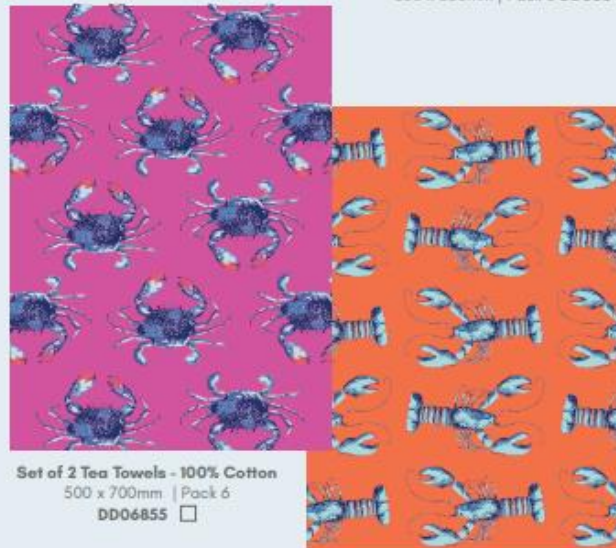

Apron with Adjustable Neck Strap
and Waist Ties - 100% Cotton
650 x 850mm | Pack 6 DD06848 □

Set of 2 Tea Towels - 100% Cotton
500 x 700mm | Pack 6
DD06855 □